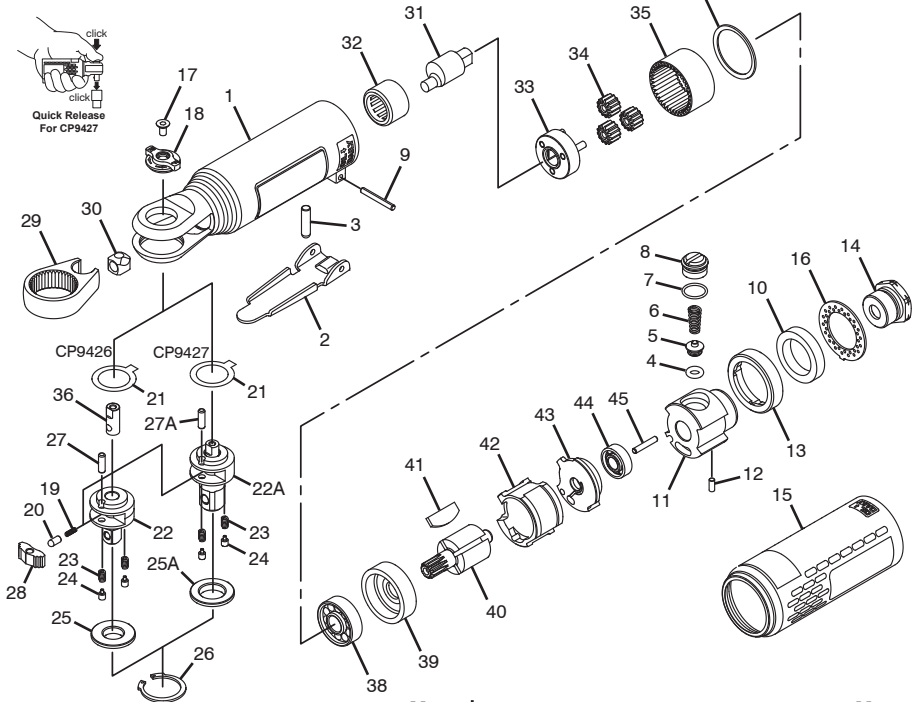

**Chicago
Pneumatic**

**CP9426 & CP9427
Ratchet Wrench**

Index No.	Part No.	Description	No. Req'd.	Index No.	Part No.	Description	No. Req'd.
1	2050526543	Housing	1	27	2050526833	Planet Pin	1
2	2050526553	Trigger	1	27A	2050526843	Planet Pin	1
3	2050526563	Valve Stem	1	28	2050526853	Ratchet Pawl	1
4	2050526573	O-Ring	1	29	2050526863	Yoke	1
5	2050526583	Discharge Sheet	1	30	2050526873	Drive Bushing	1
6	2050526593	Discharge Sheet Spring	1	31	2050526883	Motor Shaft Blancer	1
7	2050526603	O-Ring	1	32	2050526893	Needle Bearing	1
8	2050526613	Discharge Sheet Seal	1	33	2050526903	Planet Cage	1
9	2050526623	Spring Pin	1	34	2050526913	Planet Gear	3
10	2050526633	Muffler	1	35	2050526923	Internal Gear	1
11	2050526643	Valve Unit	1	36	2050526933	Reverse Lever B	1
12	2050526653	Pin	1	37	2050526943	Spring-Washer	1
13	2050526663	Packing	1	38	2050526953	Bearing	1
14	2050526673	Air Inlet	1	39	2050526963	Front Bearing Plate	1
15	2050526683	Handle Grip	1	40	2050526973	Rotor	1
16	2050526693	Deflector	1	41	2050526983	Blades Set (4)	1
17	2050526703	Counter Sunk Screw	1	42	2050526993	Cylinder	1
18	2050526713	Reverse Lever A	1	43	2050527003	Rear End Plate	1
19	2050526723	Reverse Spring	1	44	2050527013	Bearing	1
20	2050526743	Reverse Pin	1	45	2050527023	Spring Pin	1
21	2050526753	Yoke-Washer	1		2050527033	Tune-Up Kit	1
22	2050526763	Anvil Assembly	1		(Incl: Index Nos. 4, 5, 6, 7, 20, 21, 23, 24, 26, 41)		
22A	2050526773	Anvil B Assembly	1		2050527043	Ratchet Head Replacement Kit (CP9426)	
23	2050526783	Thrust Washer Spring	2		(Incl: Index Nos. 19, 20, 21, 22, 23, 24, 25, 26, 27, 28, 36)		
24	2050526793	Pin	2		2050527053	Ratchet Head Replacement Kit (CP9427)	
25	2050526803	Anvil-Washer	1		(Incl: Index Nos. 19, 20, 21, 22A, 23, 24, 25A, 26, 27A, 28)		
25A	2050526813	Anvil-Washer	1				
26	2050526823	In-Concentric Ring	1				

2050527083 OPERATOR'S MANUAL

8940169020 CE DECLARATION

6159948710 SAFETY INSTRUCTIONS

Learn more about air ratchets on our website.