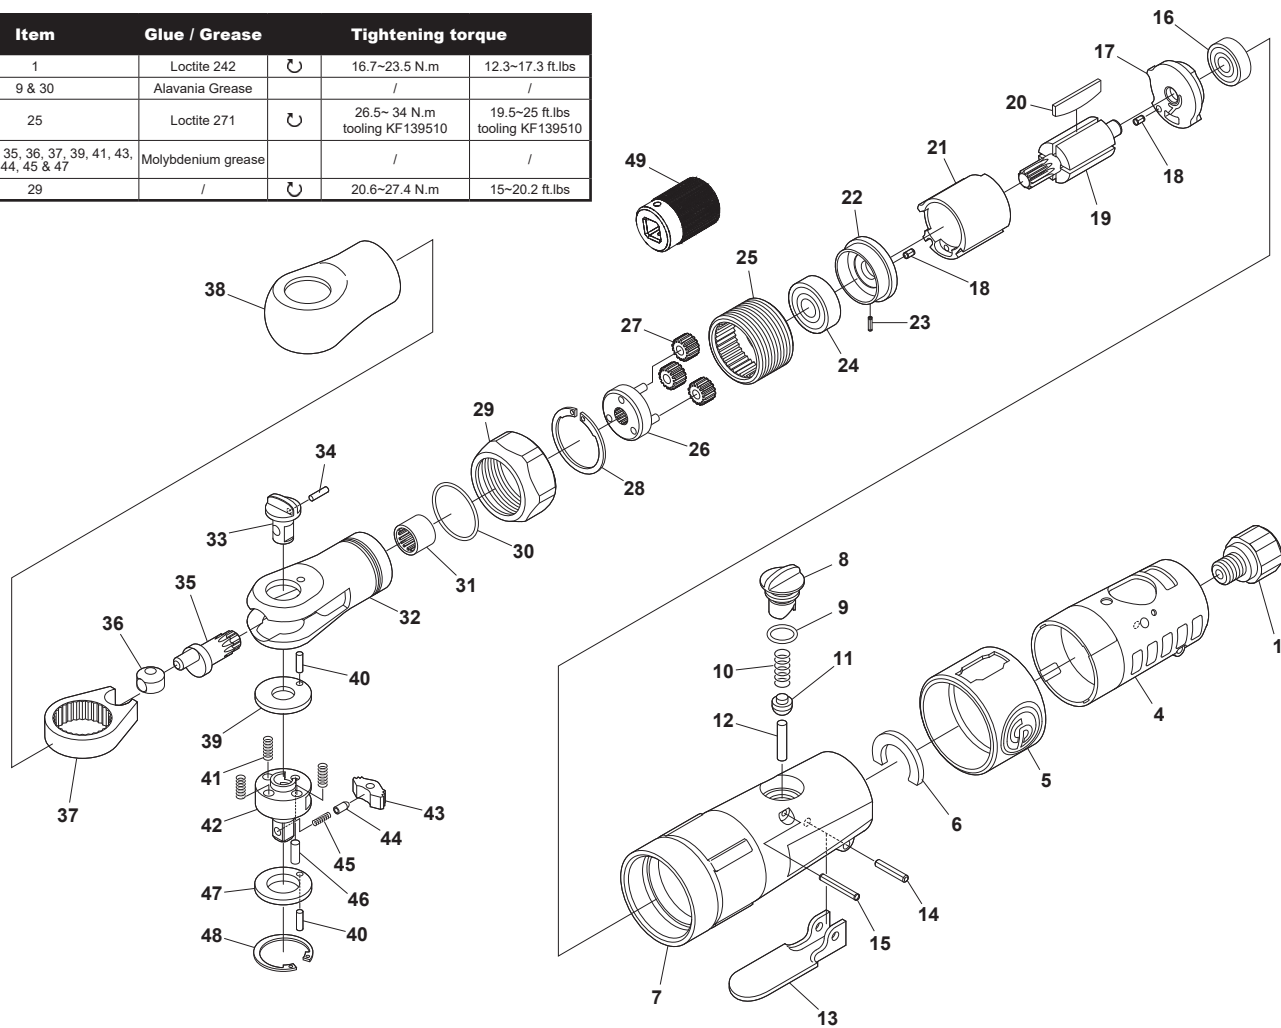

Item	Glue / Grease		Tightening torque	
1	Loctite 242	↻	16.7-23.5 N.m	12.3-17.3 ft.lbs
9 & 30	Alavania Grease		/	/
25	Loctite 271	↻	26.5- 34 N.m tooling KF139510	19.5-25 ft.lbs tooling KF139510
25, 26, 27, 35, 36, 37, 39, 41, 43, 44, 45 & 47	Molybdenum grease		/	/
29	/	↻	20.6-27.4 N.m	15-20.2 ft.lbs

Ref	CP Part No.	Description	Q'ty
A	8940175209	Motor housing kit	
4		Body-Housing cover	1
5		CP-Logo Collar	1
6			2
7		Body-Housing	1
B	8940175210	Regulator kit	
8		Regulator	1
9		O-Ring	1
10		Spring Throttle	1
11		Ball Valve	1
12		Pin-Idler	1
15		Pin Roll	1
C	8940175211	Lever kit	
13		Lever	1
14		Pin Roll	1
D	8940175212	Rear end-plate kit	
16	CA155004	Ball Bearing	1
17		Plate Back End	1
18		Pin Roll	1
E	8940175213	Front end-plate kit	
18		Pin Roll	1
22		Plate Front End	1
23		Pin	1
24	C087834	Ball Bearing	1
F	8940175214	Gear kit	
26		Planetary cage (incl. Idler pin)	1
27		Gear Idler	3
30		Spring	1
G	8940175215	Ratchet housing kit	
28		Ring Retaining	1
29		Lock Nut	1
30		O-ring	1
31	KF138213	Bearing Needle	1
32		Ratchet Housing	1
H	8940175216	Reverse lever kit	
33		Reverse lever	1
34		Needle Roller	1

Ref	CP Part No.	Description	Q'ty
I	8940175217	Ratchet head replacement kit	
39		Washer	1
40		Pin Dowel	2
41		Thrust Spring	3
43		Pawl Ratchet	1
44		Reverse pin	1
45		Reverse spring	1
46		Pin Dowel	1
47		Washer w/Pins. (CP825C)	1
		Washer w/Pin. (CP825CT)	1
48		Ring Internal	1
J	8940175218	Small Parts Kit	
		Include 14, 15, 18, 23, 34, 40 (x2) & 48	
K	8940175219	Tune-up Kit	
		Include 6, 9, 11, 20, 30, 41 (x3), 43, 44, 45 & 48	