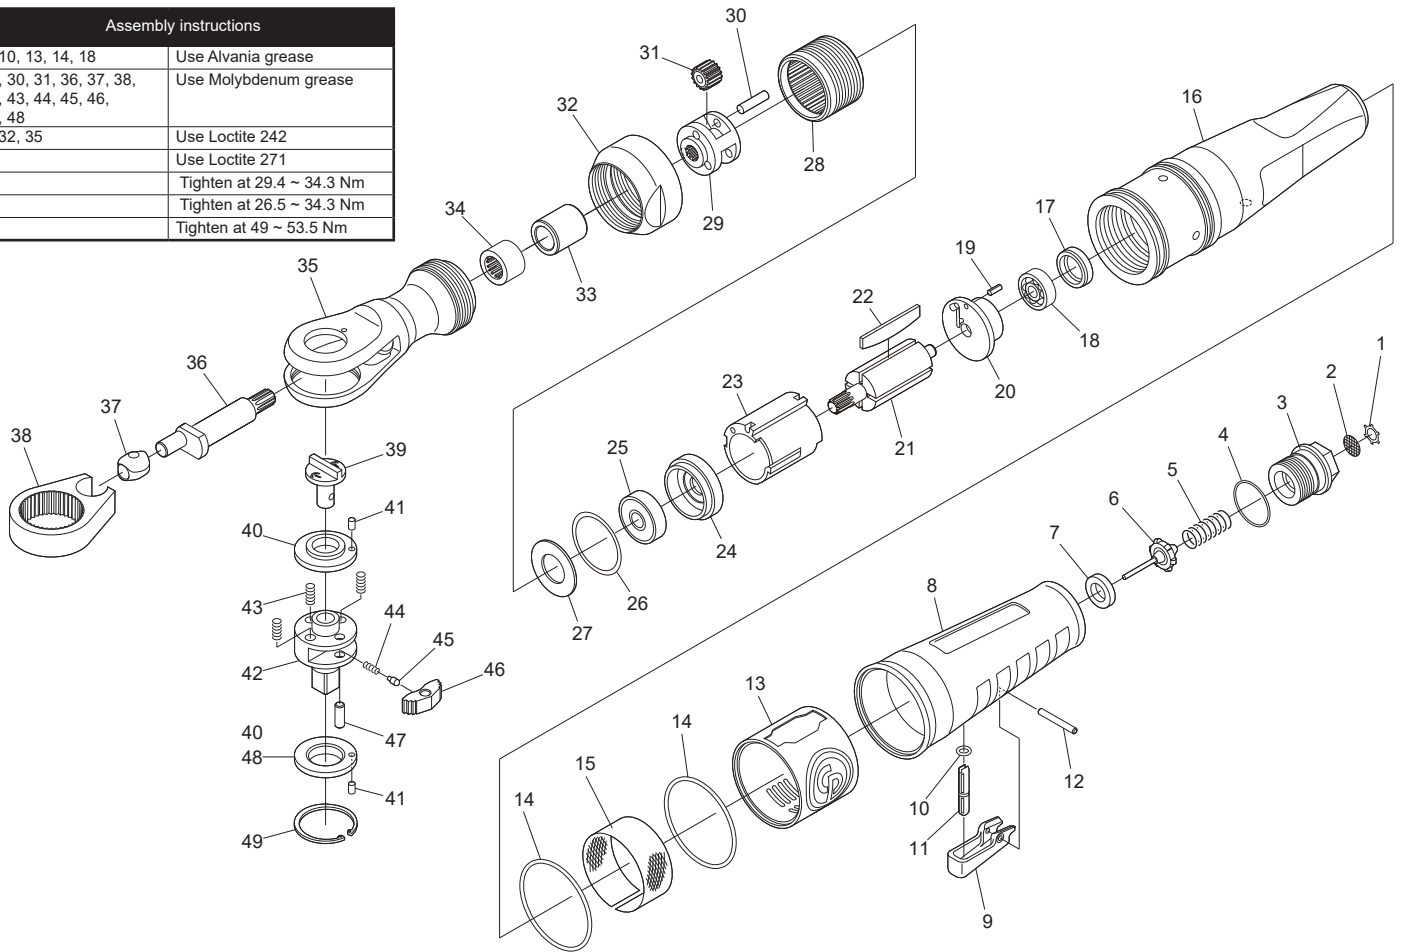

## CP7829 & CP7829H Ratchet Wrench Model C

### Assembly instructions

4, 10, 13, 14, 18	Use Alvania grease
28, 30, 31, 36, 37, 38, 40, 43, 44, 45, 46, 47, 48	Use Molybdenum grease
3, 32, 35	Use Loctite 242
28	Use Loctite 271
3	Tighten at 29.4 ~ 34.3 Nm
28	Tighten at 26.5 ~ 34.3 Nm
32	Tighten at 49 ~ 53.5 Nm

Item No.	Part No.	Description	Q'ty
<b>A</b>	<b>8940173670</b>	<b>Inlet Kit</b>	
1		Retainer-ring	1
2		Screen	1
3		Bushing-Air inlet	1
4		O-Ring	1
<b>B</b>	<b>8940173672</b>	<b>Valve Kit</b>	
5		Spring-Throttle	1
6		Valve-Throttle	1
7		Seat-Throttle	1
<b>C</b>	<b>8940173671</b>	<b>Trigger Kit</b>	
9		Lever-Throttle	1
10		O-ring (Pin-Valve)	1
11		Pin-Valve	1
12		Pin-Roll (Lever-Throttle)	1
<b>D</b>	<b>8940173673</b>	<b>Rear end-plate Kit</b>	
17		Cap-Bearing	1
18	8940173125	Bearing	1
19		Pin-Roll (Plate-Rear End)	1
20		Plate-Rear End	1
<b>E</b>	<b>8940173674</b>	<b>Front end-plate Kit</b>	
24		Plate-Front End	1
25	2050544093	Bearing	1
26		Lock Washer	1
<b>F1</b>	<b>8940173675</b>	<b>Gearbox Assy Kit1</b>	
27		Washer	1
29		Planetary Gear Cage	1
30		Bearing-Needle	3
31		Planetary Gear	3
<b>F2</b>	<b>8940173836</b>	<b>Gearbox Assy Kit2</b>	
30		Bearing-Needle	3
31		Planetary Gear	3
<b>G</b>	<b>8940173676</b>	<b>Ratchet Housing</b>	
33		Bearing-Pain	1
34		Bearing-Needle	1
35		Housing-Ratchet	1
49		Ring-Internal Retaining	1