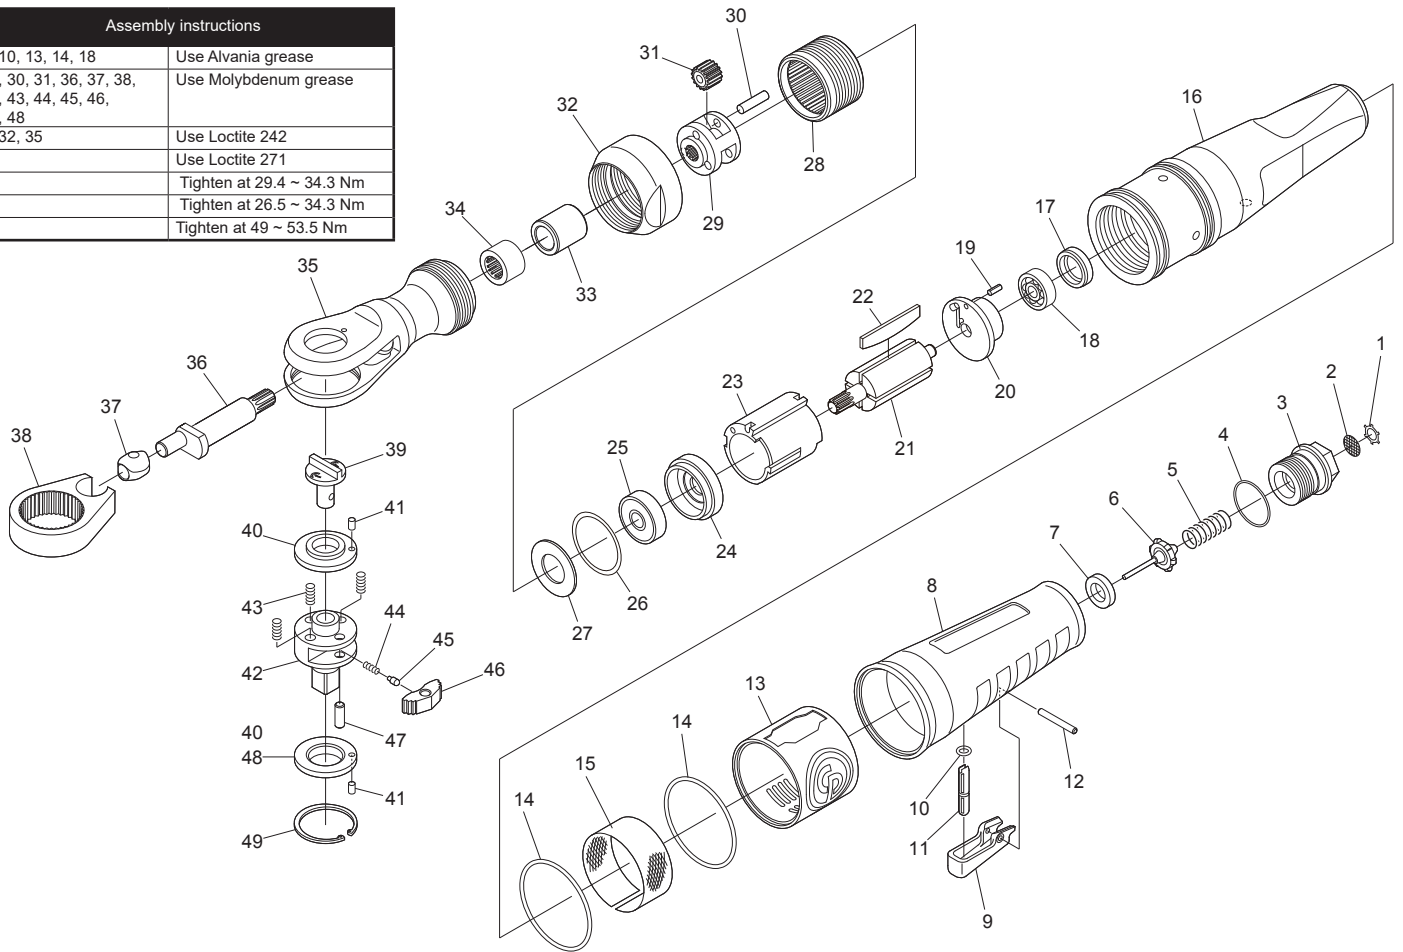

Assembly instructions

4, 10, 13, 14, 18	Use Alvania grease
28, 30, 31, 36, 37, 38, 40, 43, 44, 45, 46, 47, 48	Use Molybdenum grease
3, 32, 35	Use Loctite 242
28	Use Loctite 271
3	Tighten at 29.4 ~ 34.3 Nm
28	Tighten at 26.5 ~ 34.3 Nm
32	Tighten at 49 ~ 53.5 Nm

Item No.	Part No.	Description	Q'ty
A	8940173670	Inlet Kit	
1		Retainer-ring	1
2		Screen	1
3		Bushing-Air inlet	1
4		O-Ring	1
B	8940173672	Valve Kit	
5		Spring-Throttle	1
6		Valve-Throttle	1
7		Seat-Throttle	1
C	8940173671	Trigger Kit	
9		Lever-Throttle	1
10		O-ring (Pin-Valve)	1
11		Pin-Valve	1
12		Pin-Roll (Lever-Throttle)	1
D	8940173673	Rear end-plate Kit	
17		Cap-Bearing	1
18	8940173125	Bearing	1
19		Pin-Roll (Plate-Rear End)	1
20		Plate-Rear End	1
E	8940173674	Front end-plate Kit	
24		Plate-Front End	1
25	2050544093	Bearing	1
26		Lock Washer	1
F1	8940173675	Gearbox Assy Kit1	
27		Washer	1
29		Planetary Gear Cage	1
30		Bearing-Needle	3
31		Planetary Gear	3
F2	8940173836	Gearbox Assy Kit2	
30		Bearing-Needle	3
31		Planetary Gear	3
G	8940173676	Ratchet Housing	
33		Bearing-Pain	1
34		Bearing-Needle	1
35		Housing-Ratchet	1
49		Ring-Internal Retaining	1