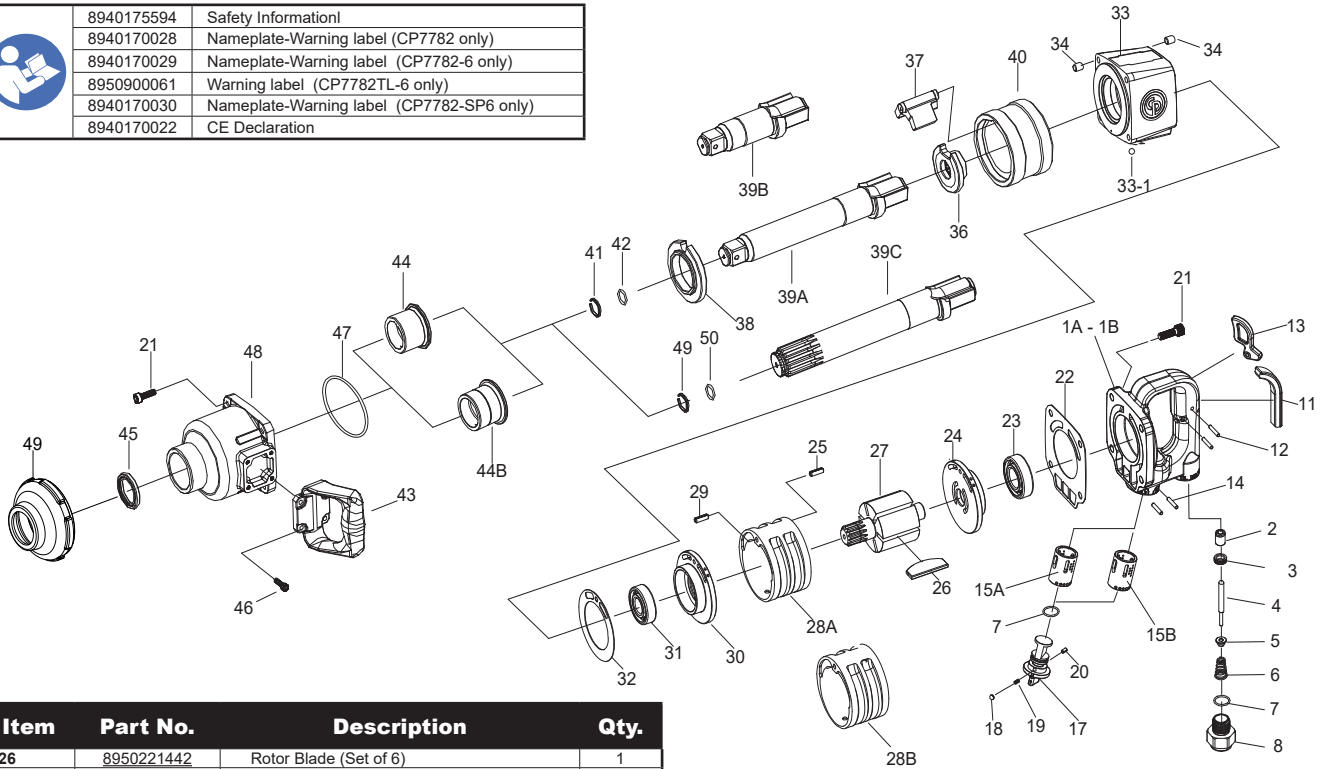


	8940175594	Safety Information
	8940170028	Nameplate-Warning label (CP7782 only)
	8940170029	Nameplate-Warning label (CP7782-6 only)
	8950900061	Warning label (CP7782TL-6 only)
	8940170030	Nameplate-Warning label (CP7782-SP6 only)
	8940170022	CE Declaration

Item	Part No.	Description	Qty.
26	8950221442	Rotor Blade (Set of 6)	1
26	8940175062	Rotor Blade Composite (Set of 6)	1
27	8950221116	Rotor	1
28A	8950221117	Cylinder	1
28B	8940175751	Cylinder (CP7782TL-6 only)	1
36	8940162187	Cam	1
37	8940162188	Hammer	1
38	8950240210	Anvil Spacer	1
40	8950240207	Hammer Cage	1
49	8940170031	Clutch Housing Bumper	1
A1	8940169474	Handle Frame Complete	
01A		Handle Frame	1
02		Valve Bushing	1
03		Valve Seat	1
04		Valve Stem	1
05		Valve	1
06		Spring	1
07		O-Ring	2
08		Air Inlet	1
11		Protection Rubber	1
12		Pin	2
13		Throttle Lever	1
14		Spring Pin	2
15A		Reverse Bushing	1
17		Reverse Valve	1
18		Steel Ball	1
19		Spring	1
20		Spring Pin	1
21		Screw	4
22		Gasket	1
A2	8940175752	Handle Frame Complete (CP7782TL-6 only) Include (01B, 02, 03, 04, 05, 06, 07(x2), 08, 11, 12(x2), 13, 14(x2), 15B, 17, 18, 19, 20, 21(x4), 22)	
B	8950212146	Valve Kit Include 02, 03, 04, 05, 06, 07 & 08	
C1	8940169475	Reverse Valve Kit Include 07, 14 (x2), 15A, 17, 18, 19 & 20	
C2	8940175753	Reverse Valve Kit (CP7782TL-6 only) Include 07, 14 (x2), 15B, 17, 18, 19 & 20	
D	8950212148	Trigger Kit Include 11, 12(x2) & 13	
E	8950221443	End Plate Kit	
23		Ball Bearing	1
24		End Plate	1
25		Spring Pin	1
F	8950000141	Bearing Kit	
23		Ball Bearing	1
31		Ball Bearing	1
G	8950221446	Front End Plate Kit	
29		Spring Pin	1
30		End Plate	1
31		Ball Bearing	1
32		Gasket	1