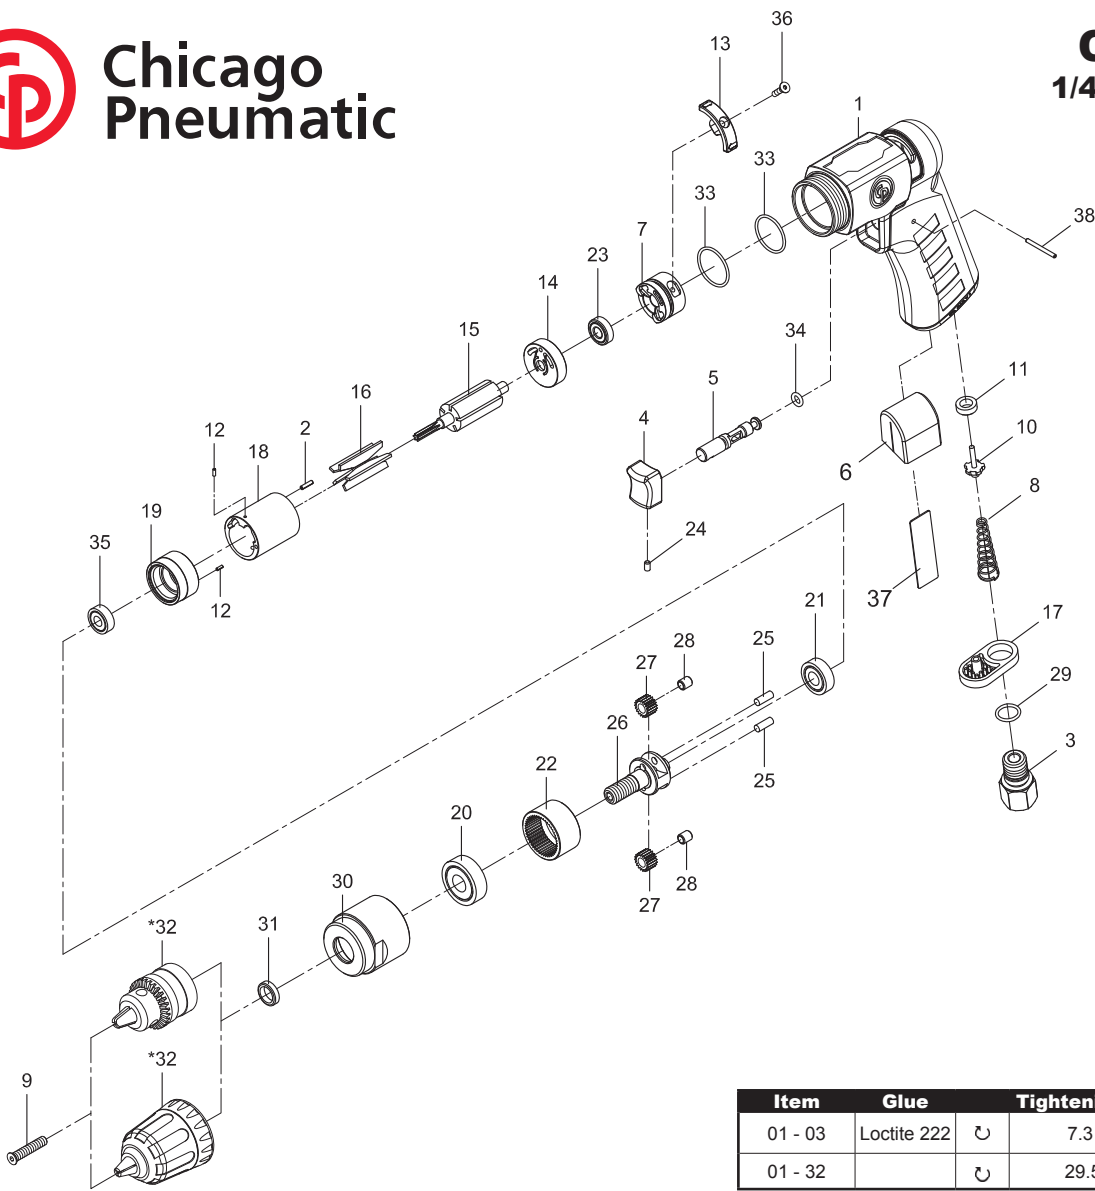

**Chicago
Pneumatic**

CP7300RQCC
1/4" KEY LESS DRILL
Serie D

CP7300RC
1/4" KEY DRILL
Serie D

Item	Glue	Tightening torque
01 - 03	Loctite 222	7.3 ft.lb - 10 Nm
01 - 32		29.5ft.lb - 40 Nm

Ref	CP Part No.	Description	Q'ty
A	8940175334	Throttle Kit	1
8		Spring	1
10		Valve	1
11		Valve Seat	1
B	8940175335	Inlet Kit	1
3		Air Inlet	1
17		Exhaust Diffuser	1
29		O-Ring (10.7x1.5)	1
C	8940175344	Motor Housing Kit	1
1	8940175327	Motor Housing With Grip	1
4		Trigger	1
5		Valve Stem	1
24		Screw (M3x5)	1
34		O-Ring (4.47x1.78)	1
38		Pin (2x21.8)	1
D	8940175337	Trigger Kit	1
		Include 4, 5, 24, 34 & 36	
E	8940175345	Regulator Kit	1
7		Distributor	1
13		Reversibility Button	1
33		O-Ring (20x1.5)	2
36		Screw (M3x12)	1
F	8940175346	Rear End-Plate Kit	1
14		Rear End Plate	1
23		Ball Bearing (686zz)	1
G	8940175347	Cylinder Kit	1
2		Pin (2x8)	1
12		Spring Pin (1.5x4)	1
18		Cylinder	1

Ref	CP Part No.	Description	Q'ty
H	8940175348	Front End-Plate Kit	1
12		Spring Pin (1.5x4)	1
19		Front End Plate	1
21		Ball Bearing (698zz)	1
35		Ball Bearing (696zz)	1
I	8940175349	Gear Box Kit	1
22		Internal Gear	1
25		Pin (3.97x10.8)	2
26		Cage	1
27		Planet Gear	2
28		Bushing	2
J	8940175341	Service Gear Kit	
		Include 25(x2), 27(x2) & 28(x2)	
SP	8940175350	Small Parts Kit	
		Include 2, 3, 6, 9, 12(x2), 17, 24, 31, 36 & 37	
TK	8940175351	Tune-Up Kit	
		Include 11, 16, 33(x2) & 34	

15	8940158738	Rotor	1
16	8940158741	Rotor Blades (Set of 5)	1
20	8940158685	Ball Bearing (6000zz)	1
30	8940175323	Clamp Nut	1
32*	8940175326	Standard Key Chuck (1/4") & Key(Not Shown) For CP7300RC	1
	8940162272	Standard Keyless Chuck (1/4") For CP7300RQCC	1