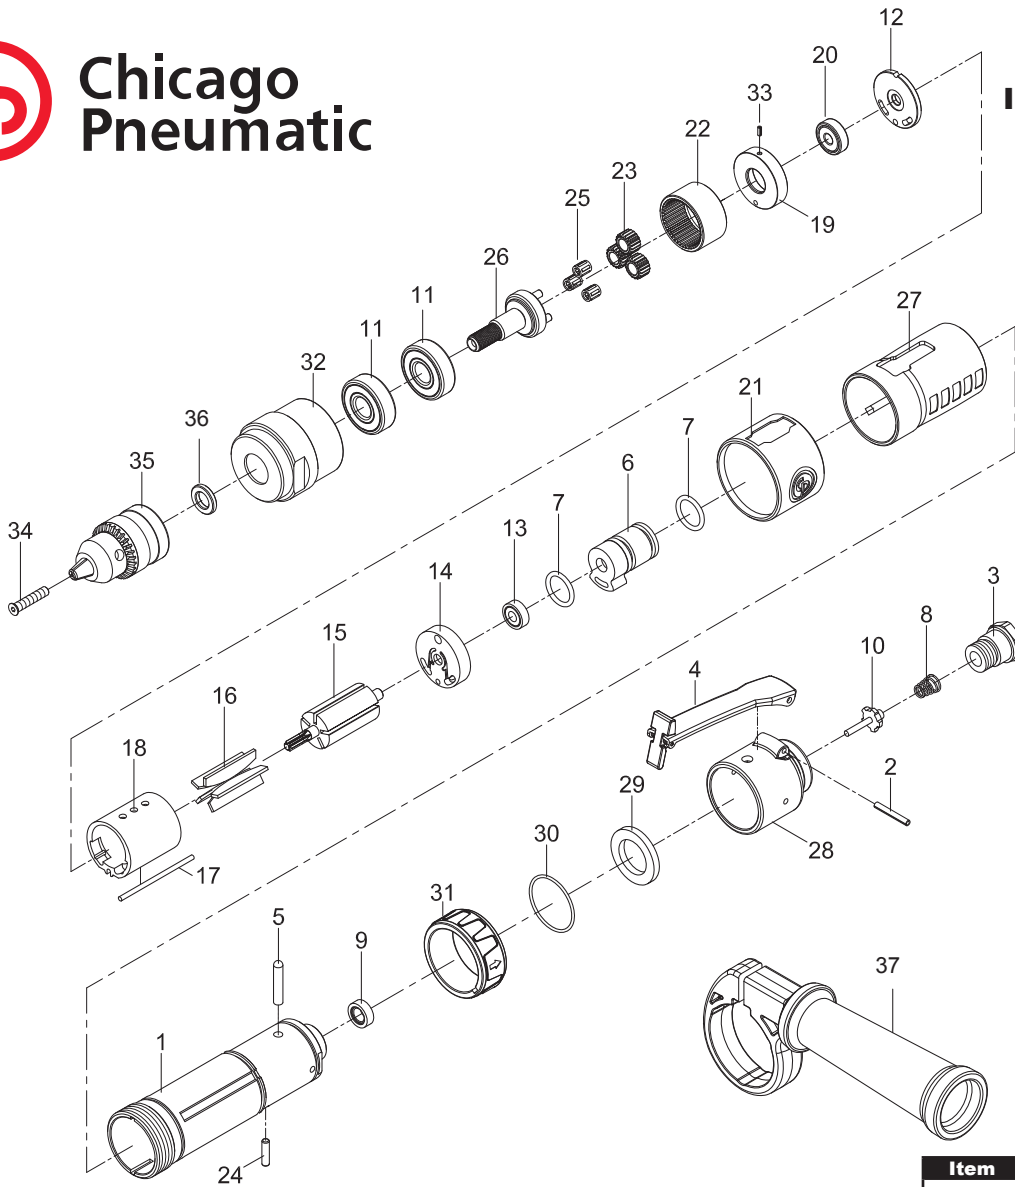

**Chicago
Pneumatic**

**CP887C
INLINE 3/8" KEY DRILL
Serie C**

Item	Glue	Tightening torque
01 - 03	Loctite 243	⌚ 22.1 ft.lb - 30 Nm
01 - 32		⌚ 36.9 ft.lb - 50 Nm

Ref	CP Part No.	Description	Q'ty
A	8940175394	Trigger Kit	1
2		Spring Pin (3x22l)	1
4		Throttle Lever	1
5		Pin	1
B	8940175395	Throttle Kit	1
8		Spring	1
9		Rubber Spacer	1
10		Valve Stem	1
C	8940175396	Regulator Kit	1
6		Reverse Valve	1
7		O-Ring (15.8x2.4)	2
24		Pin (4x13.8l)	1
31		Reversing Valve Knob	1
D	8940175397	Motor Housing Kit	1
1	8940175352	Motor Housing	1
27		Grip	1
28		Rear Cover	1
30		O-Ring (31x1.5)	1
E	8940175398	Rear End-Plate Kit	1
13		Ball Bearing (696zz)	1
14		Rear End Plate	1
F	8940175399	Front End-Plate Kit	1
12		End Plate	1
19		Front End Plate	1
20		Ball Bearing (626zz)	1
33		Spring Pin (2x5l)	1

Ref	CP Part No.	Description	Q'ty
G	8940175400	Gear Box Kit	1
22		Internal Gear	1
23		Planet Gear	3
25		Needle Bearing	3
26		Work Spindle	1
H	8940175401	Service Gear Kit	
		Include 23(x3) & 25(x3)	
SP	8940175402	Small Parts Kit	
		Include 2, 5, 12, 17, 24, 29, 30, 33, 34 & 36	
TK	8940175403	Tune-Up Kit	
		Include 7(x2), 9 & 16	

3	8940175354	Air Inlet	1
11	2050486953	Ball Bearing (6201z)	2
15	2050485903	Rotor	1
16	2050485913	Rotor Blades (Set Of 5)	1
18	2050485933	Cylinder	1
21	8940175362	Front Sleeve	1
32	8940175369	Clamp Nut	1
35	8940175370	Key Chuck (3/8") & Key (Not Shown)	1

Recommended Accessories

<p>8940175371 Side Handle</p>	<p>Protecto-lube Oil CA149661 (4 oz - 0.12 l) CA000046 (20 oz - 0.59 l)</p>	<p>Airoilene Oil P089507 (1 gal - 3.8 l)</p>
-----------------------------------	-------------------------------------------------------------------------------------	--------------------------------------------------