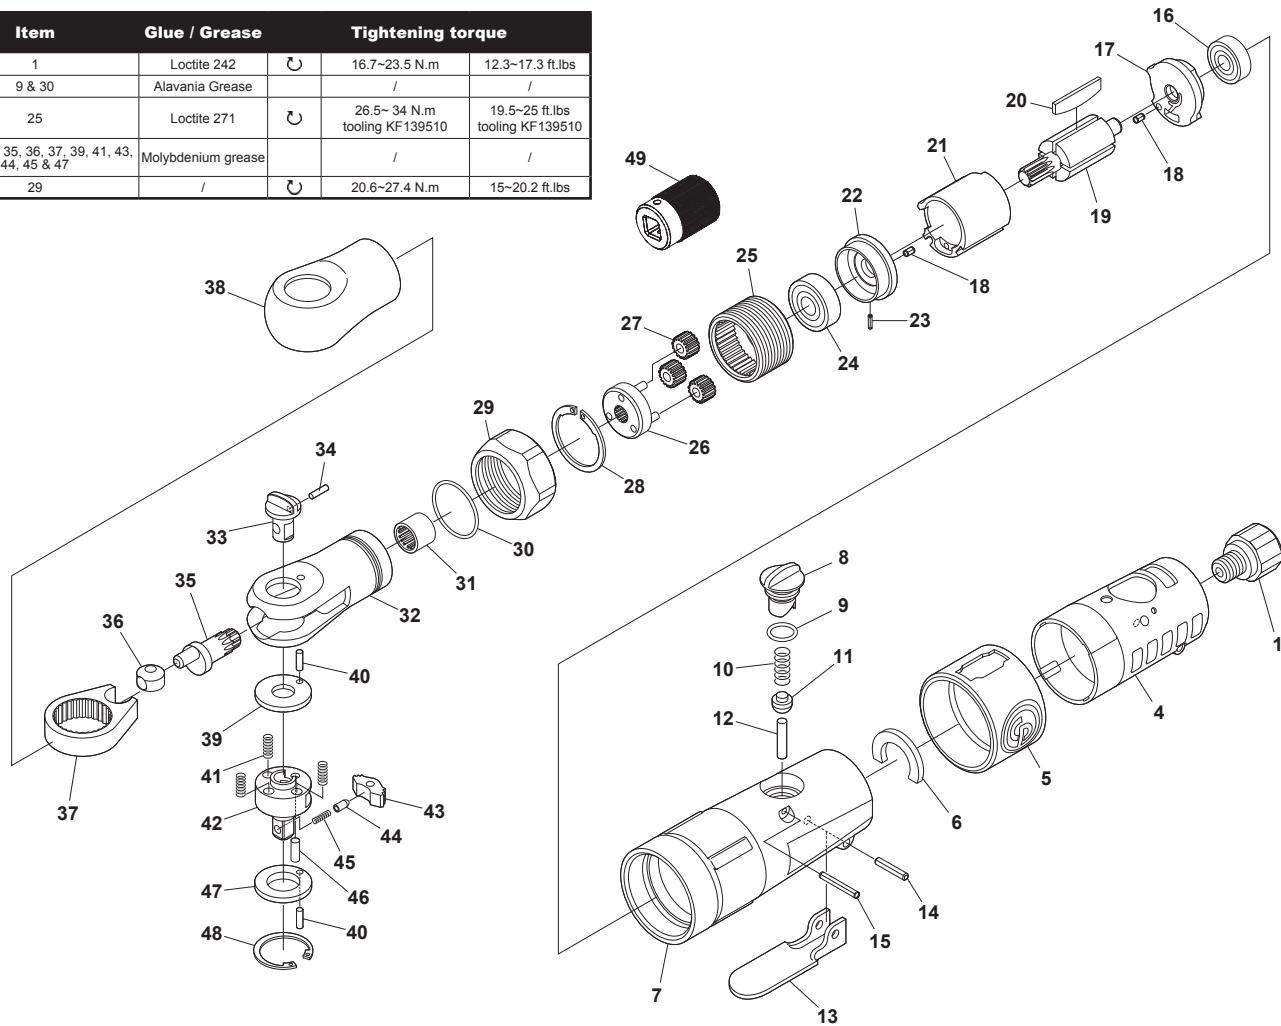

**Chicago  
Pneumatic**

**CP825C & CP825CT**  
**Serie C**  
**Ratchet Wrench 1/4 & 3/8"**

Item	Glue / Grease		Tightening torque	
1	Loctite 242	↻	16.7-23.5 N.m	12.3-17.3 ft.lbs
9 & 30	Alavania Grease		/	/
25	Loctite 271	↻	26.5- 34 N.m tooling KF139510	19.5-25 ft.lbs tooling KF139510
25, 26, 27, 35, 36, 37, 39, 41, 43, 44, 45 & 47	Molybdenum grease		/	/
29	/	↻	20.6-27.4 N.m	15-20.2 ft.lbs

Ref	CP Part No.	Description	Q'ty
<b>A</b>	<b>8940175209</b>	<b>Motor housing kit</b>	
4		Body-Housing cover	1
5		CP-Logo Collar	1
6		Muffler	2
7		Body-Housing	1
<b>B</b>	<b>8940175210</b>	<b>Regulator kit</b>	
8		Regulator	1
9		O-Ring	1
10		Spring Throttle	1
11		Ball Valve	1
12		Pin-Idler	1
15		Pin Roll	1
<b>C</b>	<b>8940175211</b>	<b>Lever kit</b>	
13		Lever	1
14		Pin Roll	1
<b>D</b>	<b>8940175212</b>	<b>Rear end-plate kit</b>	
16	CA155004	Ball Bearing	1
17		Plate Back End	1
18		Pin Roll	1
<b>E</b>	<b>8940175213</b>	<b>Front end-plate kit</b>	
18		Pin Roll	1
22		Plate Front End	1
23		Pin	1
24	C087834	Ball Bearing	1
<b>F</b>	<b>8940175214</b>	<b>Gear kit</b>	
26		Planetary cage (incl. Idler pin)	1
27		Gear Idler	3
30		Spring	1
<b>G</b>	<b>8940175215</b>	<b>Ratchet housing kit</b>	
28		Ring Retaining	1
29		Lock Nut	1
30		O-ring	1
31	KF138213	Bearing Needle	1
32		Ratchet Housing	1
<b>H</b>	<b>8940175216</b>	<b>Reverse lever kit</b>	
33		Reverse lever	1
34		Needle Roller	1

Ref	CP Part No.	Description	Q'ty
<b>I</b>	<b>8940175217</b>	<b>Ratchet head replacement kit</b>	
39		Washer	1
40		Pin Dowel	2
41		Thrust Spring	3
43		Pawl Ratchet	1
44		Reverse pin	1
45		Reverse spring	1
46		Pin Dowel	1
47		Washer w/Pins. (CP825C)	1
		Washer w/Pin. (CP825CT)	1
48		Ring Internal	1
<b>J</b>	<b>8940175218</b>	<b>Small Parts Kit</b>	
		Include 14, 15, 18, 23, 34, 40 (x2) & 48	
<b>K</b>	<b>8940175219</b>	<b>Tune-up Kit</b>	
		Include 6, 9, 11, 20, 30, 41 (x3), 43, 44, 45 & 48	