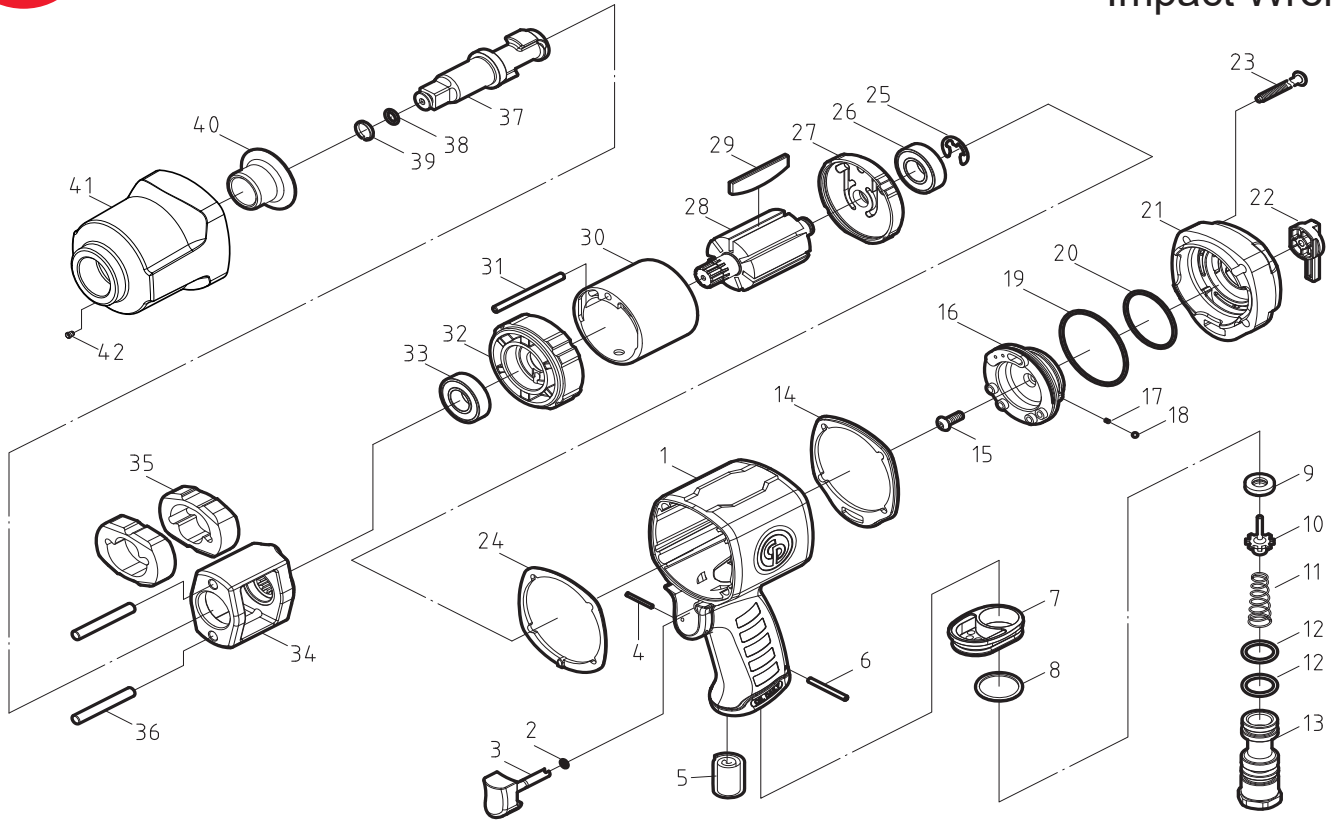

	8940169372	Operator's Manual
	8950900061	WARNING LABEL
	6159948710	Safety Instruction

**Chicago
Pneumatic**

**CP7748 Series
Model E
Impact Wrench**

Item No.	Part No.	Description	Q'ty
28	8950221418	Rotor	1
29	8950221419	Rotor Blade (Set of 7)	1
30	8950221420	Cylinder	1
34	8950240454	Hammer Cage	1
35	8950240455	Hammer	2
36	8950240456	Pin Set (x2)	1
A	8940169489	Housing Kit	
1		Housing	1
2		O-ring	1
3		Trigger	1
4		Spring Pin	1
5		Muffler	1
6		Threaded Pin M4xP0.7	1
7		Exhaust Deflector	1
8		Washer	1
9		Valve Seat	1
10		Valve Stem	1
11		Spring	1
12		O-ring	2
13		Air Inlet	1
B	8940169802	Trigger Kit	
2		O-ring	1
3		Trigger	1
4		Spring Pin	1
C	8940171695	Inlet Kit	
5		Muffler	1
6		Threaded Pin M4xP0.7	1
7		Exhaust Deflector	1
8		Washer	1
12		O-ring	2
13		Air Inlet	1
D	8940171696	Valve Kit	
5		Muffler	1
9		Valve Seat	1
10		Valve Stem	1
11		Spring	1
E	8940171697	Reverse Valve Rear Cover Kit (Included : 14, 15, 16, 17, 18, 19, 20, 21, 22 & 23(x4))	
F	8940172795	Reverse Valve Kit (Included : 15, 16, 17, 18, 19 & 20)	

Item No.	Part No.	Description	Q'ty
G	8950221423	End Plate Kit	
25		Retaining Ring	1
26		Ball Bearing	1
27		End Plate	1
H	8950221424	End Plate Kit	
32		End PLate	1
33		Ball Bearing	1
I	8950240460	Anvil Kit	
37		Anvil 1/2"	1
38		O-ring	1
39		Anvil Collar 1/2"	1
J	8940169492	Anvil Kit Extended	
37		Anvil 1/2"	1
38		O-ring	1
39		Anvil Collar 1/2"	1
K	8950251279	Anvil Collar Kit (5)	
38		O-ring	5
39		Anvil Collar 1/2"	5
L	8940169493	Hammer Case Kit	
24		Gasket	1
40		Anvil Bushing	1
41		Hammer Case	1
42		Grease Fitting	1
M	8950280019	Small Parts Kit	
5		Muffler	1
8		Washer	1
17		Spring	1
31		Spring Pin	1
40		Anvil Bushing	1
42		Grease Fitting	1
N	8950280020	Gasket Kit	
14		Gasket	1
23		Screw	4
24		Gasket	1
O	8940169810	Tune Up Kit (Included : 2, 4, 6, 12, 18, 19, 20, 25, 26, 29, 33)	