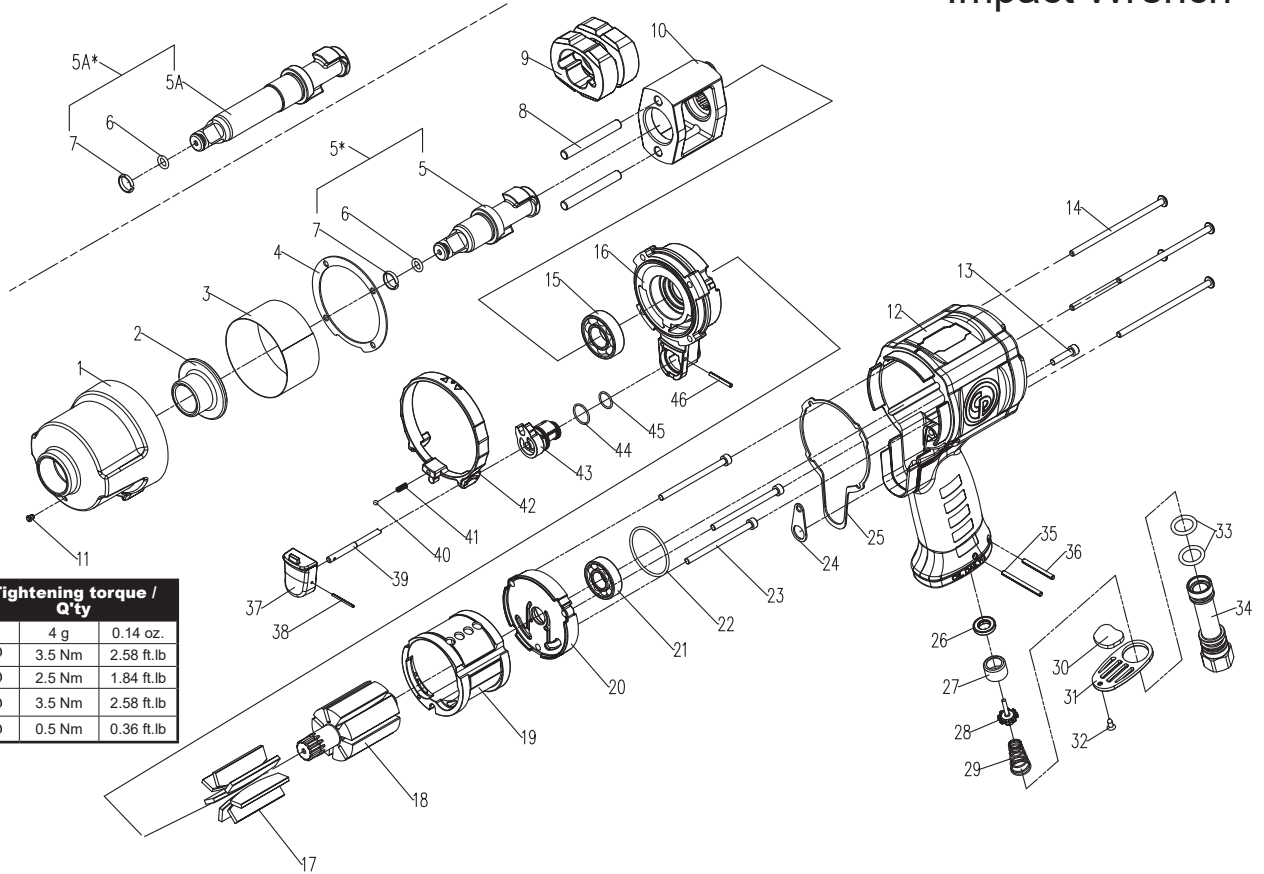

**Chicago
Pneumatic**

CP7748 & CP7748-2

Model G

Impact Wrench

Item	Glue / grease	Tightening torque / Q'ty
10	Clutch grease	4 g 0.14 oz.
13	Loctite 222	3.5 Nm 2.58 ft.lb
14		2.5 Nm 1.84 ft.lb
23		3.5 Nm 2.58 ft.lb
32	/	0.5 Nm 0.36 ft.lb

Item No.	Part No.	Description	Q'ty
5	2050521363	Anvil Unit (5*)	1
5A	2050526443	Anvil Long (5A*)	1
8	2050521123	Hammer Frame Pin (Set Of 2)	1
9	2050521133	Hammer (Set Of 2)	1
10	8940176003	Hammer Frame	1
17	8940176019	Blades (Set of 7)	1
18	8940176007	Rotor	1
19	8940176008	Cylinder	1
A	8940171601	Socket Retainer Kit (Set Of 5)	
6		O - Ring 5.8x1.9	1
7		Socket Retainer	1
B	8940176020	Gasket Kit	
4		Hammer Case Gasket	1
24		Packing-Front Bearing Plate	1
25		Front Bearing Plate Gasket	1
C	8940176021	Clutch Housing Kit	
1		Hammer Case	1
2		Hammer Case Bushing	1
3		Steel Ring	1
4		Hammer Case Gasket	1
11		Hammer Case Grease Fitting	1
D	8940176022	Front End Plate Kit	
13		Hex.Soc.Hd.Bolt	1
15		Bearing 6002ZZ	1
16		Front End Plate	1
24		Packing-Front Bearing Plate	1
25		Front Bearing Plate Gasket	1
46		Spring Pin	1
E	8940176023	Rear End Plate Kit	
20		Rear End Plate	1
21		Bearing 6001	1
22		O-Ring 33.05x1.78	1
23		Hex.Soc.Hd.Bolt	3
F	8940176024	Throttle Valve Kit	
26		Seal	1
27		Bushing	1
28		Tip Valve	1
29		Spring	1

Item No.	Part No.	Description	Q'ty
G	8940176052	Exhaust Deflector Kit	
30		Muffler	
31		Exhaust Deflector	
32		Tap Bolt	
H	8940176025	Inlet Kit	
33		O-Ring 12.6x2.5	2
34		Air Inlet	1
35		Spring Pin 36x3	1
36		Spring Pin 28x3	1
I	8940176026	Trigger Kit	
37		Trigger	1
38		Spring Pin 20x1.5	1
39		Trigger Tip	1
J	8940176027	Reverse Ring Kit	
40		Steel Ball Diam. 3	1
41		Positioning Spring	1
42		Reverse Ring	1
K	8940176028	Reverse Valve Kit	
43		Reverse Valve	1
44		O-Ring 13x1	1
45		O-Ring 8x1	1
46		Spring Pin 20x2.5	1
L	8940176029	Housing Kit	
		Included 12, 26, 27, 28, 29, 30, 31, 32, 33(x2), 34, 35 & 36	
M	8940176030	Screw Kit	
		Included 13, 14(x4) & 23(x3)	
N	8940176031	Tune Up Kit	
		Included 17, 22, 26, 30, 33(x2), 44 & 45	
O	8940176032	Small Parts Kit	
		Included 11, 32, 35, 36, 38, 40, 41 & 46	

Recommended Accessories

Oil for motor lubrication CA149661 (4 oz - 0.12 l) CA000046 (20,8 oz. - 0, 59 l) P089507 (1 gal - 3.8 l)	Protective Cover 8940175618

	8950900061	Warning Label

Learn more about air impact wrenches we have.