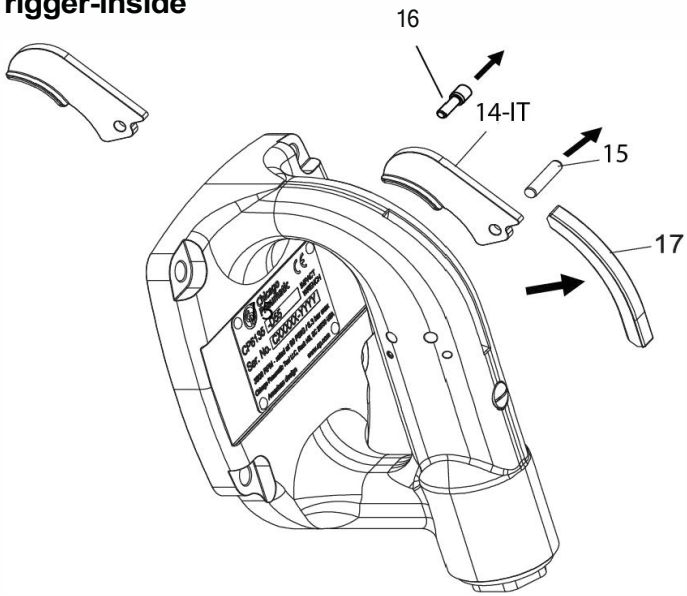

Item No.	Part No	Description	Qty.
I	2050563133	TIMING SHAFT KIT	
94		BALL-STEEL	1
101	C112190	SEAT-SPRING	1
102	C136164	SPRING	1
103	C136169	SHAFT-TIMING	1
J	2050563143	SOCKET RETAINER KIT (SPLINE #5)	
106-L		PLUNGER	1
107-L		BUTTON-LOCK	1
109-L		SPRING	1
110-L		SPRING	1
K	2050563153	CLUTCH HOUSING ASS'Y	
113		HOUSING-CLUTCH	1
114	2050562863	BUSHING	1
115		SEAL- GREASE	1
117		PLUG-PIPE	1
118		GASKET	1
44	S062777	SCREW	4
46	2050557513	LOCK WASHER	4
L	2050563163	SIDE HANDLE KIT	
150		HANDLE-SUPPORT	1
151		SPACER-BAND	1
152		SCREW	4
153		LOCK WASHER	4
M	2050563173	NAMEPLATE KIT	
200		NAMEPLATE	1
202		SCREW-DRIVE	4
N	2050563183	GASKET KIT	
41		GASKET	1
118		GASKET	1
O	2050563193	SCREWS KIT	
44		SCREW	8
46		LOCK WASHER	8
152		SCREW	4
153		LOCK WASHER	4
P	2050563203	SMALL PARTS KIT	
15		PIN	1
16		PIN-ROLL	1
17		COVER-TRIGGER SLOT	1
28		PIN-ROLL	1
64		PIN-DOWEL	1
117		PLUG-PIPE	1
	2050563213	TUNE UP KIT	
		Incl. item Nos. 2, 7, 24, 41, 46, 62, 66, 81, 115, 118	

Trigger Replacement Instructions

Trigger-Inside

Trigger -Outside