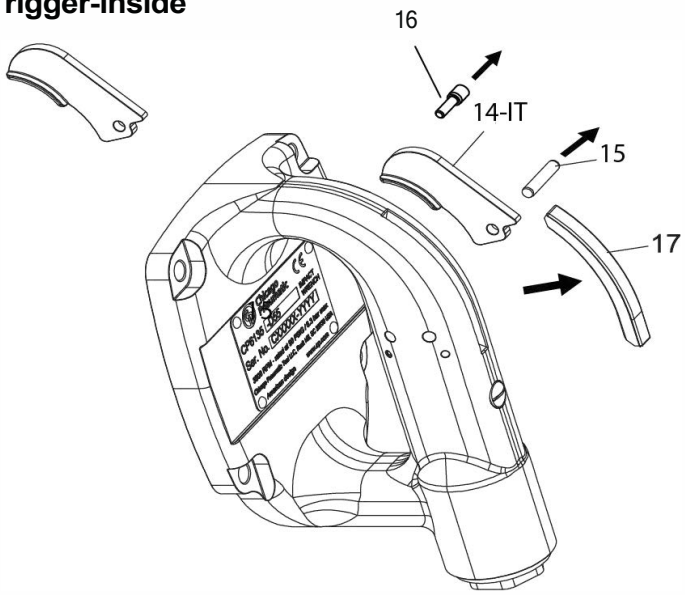

Item No.	Part No	Description	Qty.
I	6153990650	Timing Shaft Kit	
70	C117055	Washer	1
94		Ball-Steel	1
101	C117051	Seat-Spring	1
102	C117054	Spring	1
103	C117067	Shaft-Timing	1
J	2050563143	Socket Retainer Kit (Spline #5)	
106-L		Plunger	1
107-L		Button-Lock	1
109-L		Spring	1
110-L		Spring	1
K	6153990660	Clutch Housing Ass'Y	
113		Housing-Clutch	1
114	2050563313	Bushing	1
115		Seal- Grease	1
117		Plug-Pipe	1
118		Gasket	1
44	S062777	Screw	4
46	2050557513	Lock Washer	4
L	6153990670	Side Handle Kit	
150		Handle-Support	1
151		Spacer-Band	1
152		Screw	4
153		Lock Washer	4
M	6153990680	Nameplate Kit	
200		Nameplate	1
202		Screw-Drive	4
N	6153990690	Gasket Kit	
41		Gasket	1
118		Gasket	1
O	2050563193	Screws Kit	
44		Screw	8
46		Lock Washer	8
152		Screw	4
153		Lock Washer	4
P	6153990700	Small Parts Kit	
15		Pin	1
16		Pin-Roll	1
17		Cover-Trigger Slot	1
28		Pin-Roll	1
64		Pin-Dowel	1
117		Plug-Pipe	1

6153990710 TUNE UP KIT
Incl. item Nos. 2, 7, 24, 41, 46, 62, 81, 115, 118

	2050563243	Operator'S Manual
	6159948710	Safety Instructions

Recommended accessories

<p>Pneu-lube Clutch Grease (for clutch lubrication) 8940158455 (3.5 oz. - 100g) 8940158456 (14 oz. - 400g)</p>	<p>Protecto-lube Oil (to clean motor parts) CA149661 (4 oz - 0.12 l) CA000046 (20 oz - 0.59 l)</p>	<p>Airolene Oil (for air lubrication) P089507 (1 gal - 3.8 l)</p>	<p>Retaining Rings C134693 2-7/8" - 73mm C134694 3-3/8" - 86mm C134695 3-7/8" - 98mm C134696 4-3/8" - 111mm</p>
---	---	--	--

Trigger Replacement Instructions

Trigger-Inside

Trigger -Outside