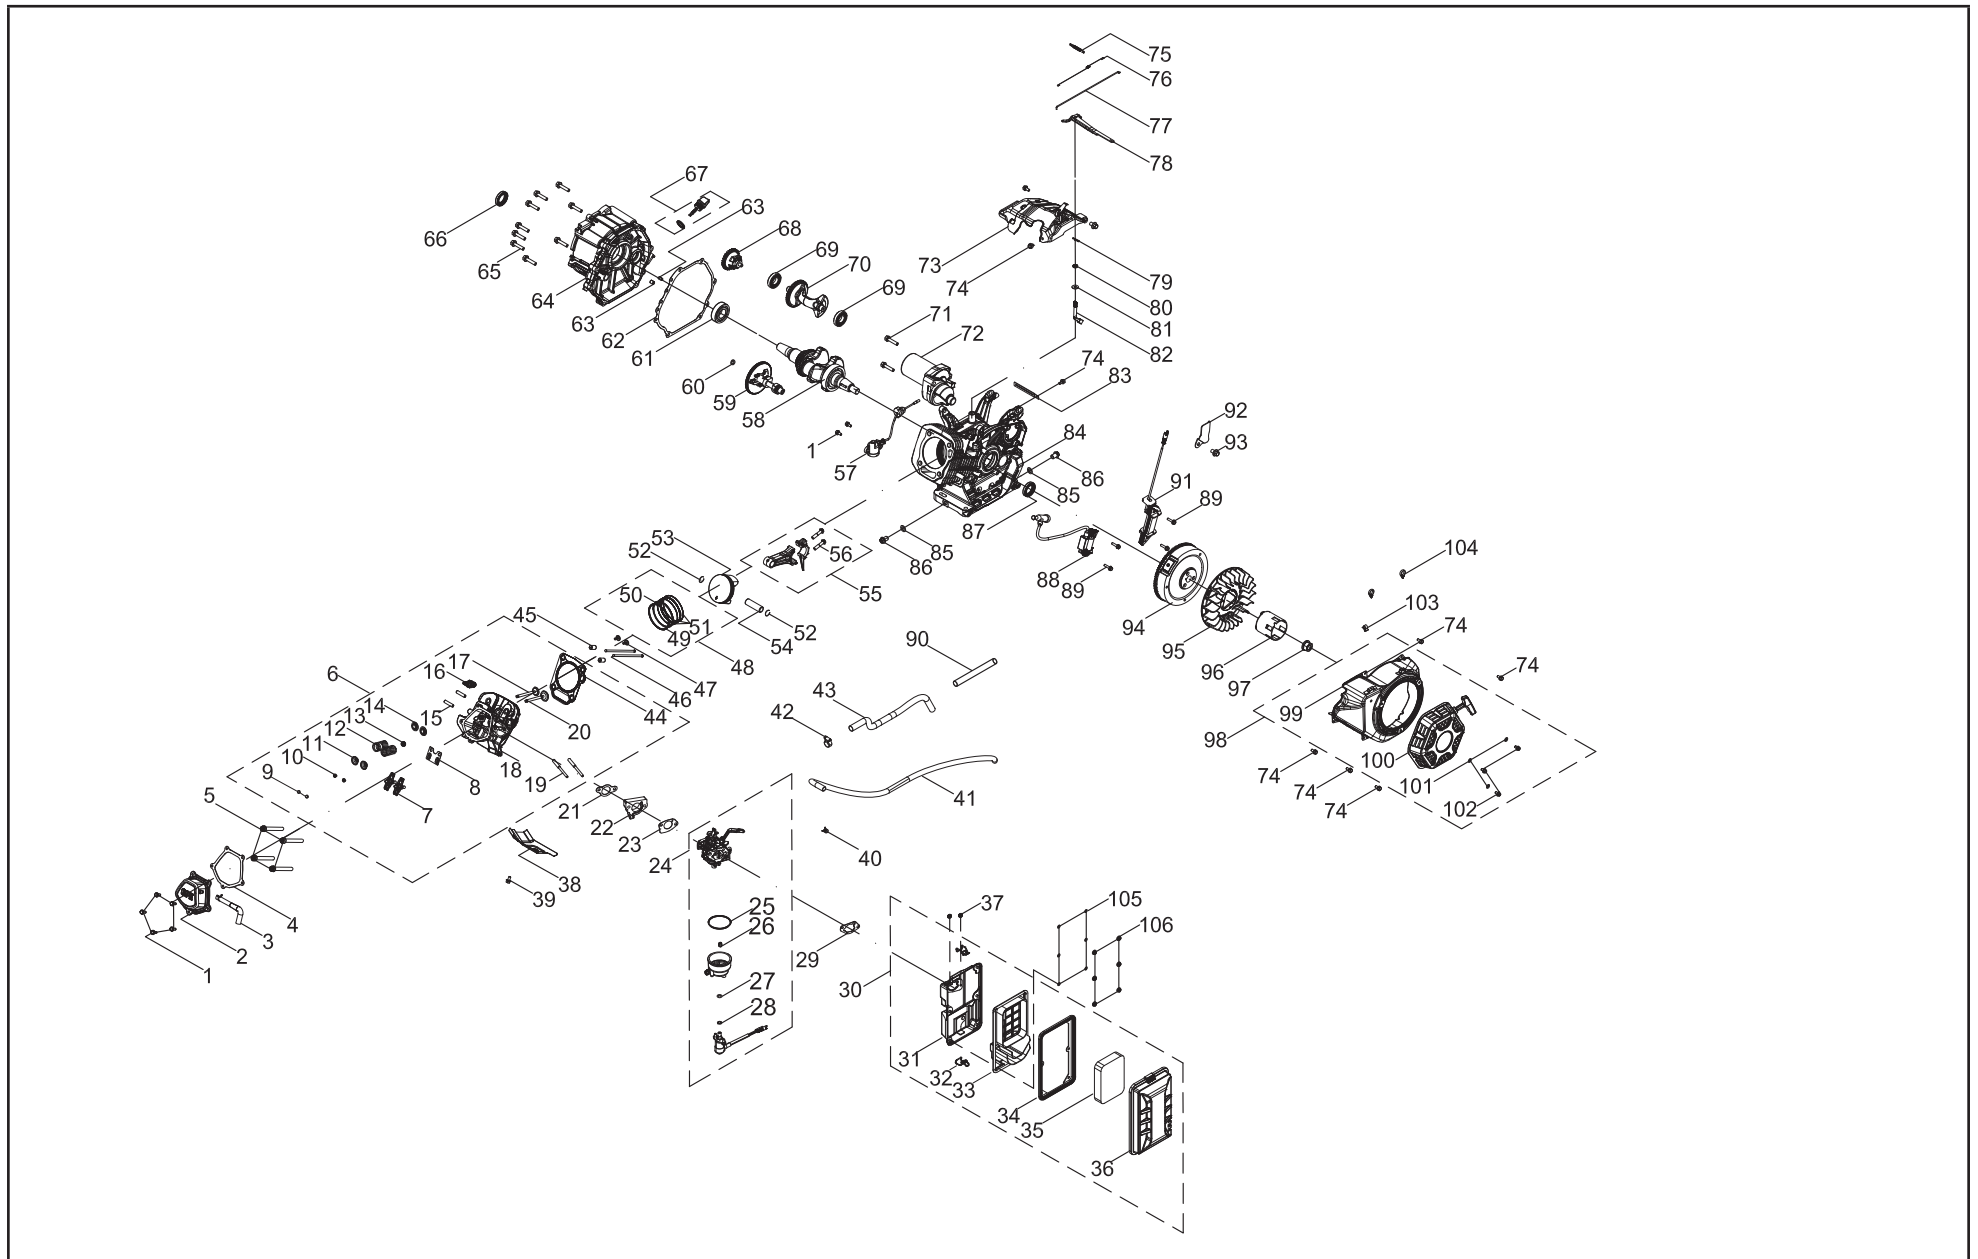

#	Part Number	Description	Qty.
61	100011452-0003	Lock Nut M6, Flange	5
62	100011047-0003	Roll Pin Ø8 x 40	2
63	100714685-0001	R-pin, R5	2
64	100163343-0001	Handle Assembly	1
65	100011330-0001	Flange Bolt M8 x 48	4
66	100163347-0001	Support Leg Assembly	2
67	100711874-0001	Support Leg	2
68	100068623	Stop Block	2
69	100058956	Vibration Mount	2
70	100011266-0004	Flange Bolt M6 x 20	2
71	100011453-0002	Flange Nut M8, GB6177.1	4
72	100011570-0007	Big Flange Bolt M6 x 12	1
73	100018662-0001	Generator End Cover, Yellow	1
74	100011250-0002	Flange Bolt M5 x 14	2
75	100020167	Support, End Cover	1
76	100011252-0001	Flange Bolt M5 x 18	7
77	100000563	Cable Ties, L=85 mm	1
78	100712281	AVR	1
79	100018595	Carbon Brush Assembly	1
80	100018701	Terminal Block	1
81	100010885-0004	Spring Washer Ø5	3
82	100010919-0002	Flat Washer Ø5	1
83	100011304-0002	Flange Bolt M6 x 194	4
84	100011261-0004	Flange Bolt M6 x 12, GB5789	3
85	100018572	End Housing	1
86	100011456-0003	Flange Nut M10 x 1.25	4
87	100031984	Vibration Mount 2	2
88	100011381-0002	Flange Bolt M10 x 1.25 x 40	4
89	100011453-0003	Lock Nut M8, Flange	4
90	100021029-0001	Protective Plate	1
91	100068992	Vibration Mount 1	2
92	100033045-0001	Flange Bolt M10 x 1.25 x 280	1

#	Part Number	Description	Qty.
93	100010888-0002	Spring Washer Ø10	1
94	100010905-0001	Washer Ø10	1
95	100031927-0001	Flange Bolt M5 x 225	2
96	100011419-0001	Flange Nut M5	2
97	100091342	Alternator Assembly, Al, Ø204 x 155 mm	1
98	100091343-0001	Stator Cover, 147.5 mm	1
99	100091341	Stator Assembly, Al, Ø204 x 155 mm	1
100	100091340	Rotor Assembly, Al, Ø119 x 155 mm	1
101	100007025	Cooling Fan	1
102	1ZC7DF0B7	Engine, 439 cc	1
103	100011248-0003	Flange Bolt M5 x 10	1
104	100141250	Air Deflector	1
105	100021032	Holder, Air Cleaner	1
106	100018704	Rubber Plug	1
107	100000658	Clamp	3
108	100005148	Calmp 1, Ø8	2
109	100712242	Connection Tube Assembly 1	1
110	100716905	Oil Tube, Ø4 x Ø8 x 855	1
111	100005130	Clamp Ø9 x 8	1
112	100008945	Carbon Canister, 650 cc	1
113	100008675-0001	Holder, Carbon Canister	1
114	100006941	Gasket, Exhaust Pipe	1
115	100163348-0001	Exhaust Muffler Assembly	1
116	100714387	Muffler Guard	1
117	100097575-0001	Flange Bolt M6 x 10	15
118	100714398	Spark Arrester Assembly	1
119	100714381-0001	Self-tapping Screw ST4.8 x 10	4
120	100714555	Muffler Body	1
121	100011311-0005	Flange Bolt M8 x 16	2
122	100163910-0001	Shroud, Muffler	1
123	100717555	Cover, Generator	1

ENGINE PARTS DIAGRAM