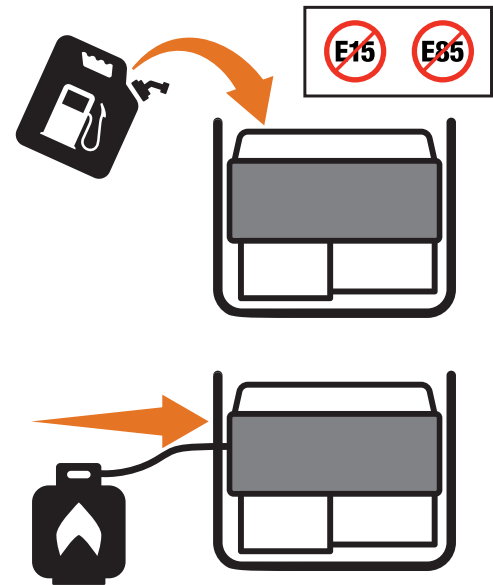

## 5.

**Add fuel.** 📖 Assembly > Add Fuel: Gasoline

**DO NOT** use E15 or E85.

\_\_\_\_\_ or \_\_\_\_\_

**Connect propane cylinder.**

📖 Assembly > Add Fuel: Propane (LPG)

## 6.

**DO NOT plug in** any electrical devices.

**NEVER START OR STOP THE GENERATOR WITH ELECTRICAL DEVICES CONNECTED OR TURNED ON!**