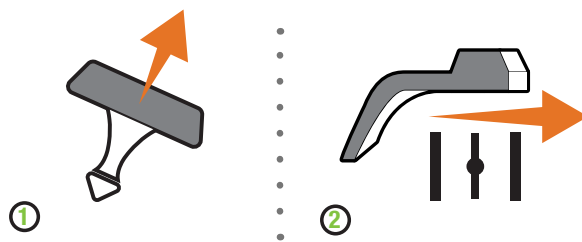

9a.

Gasoline

Manual Start

1. Pull the **starter cord**.
2. Move the **choke lever** to the "RUN" position.