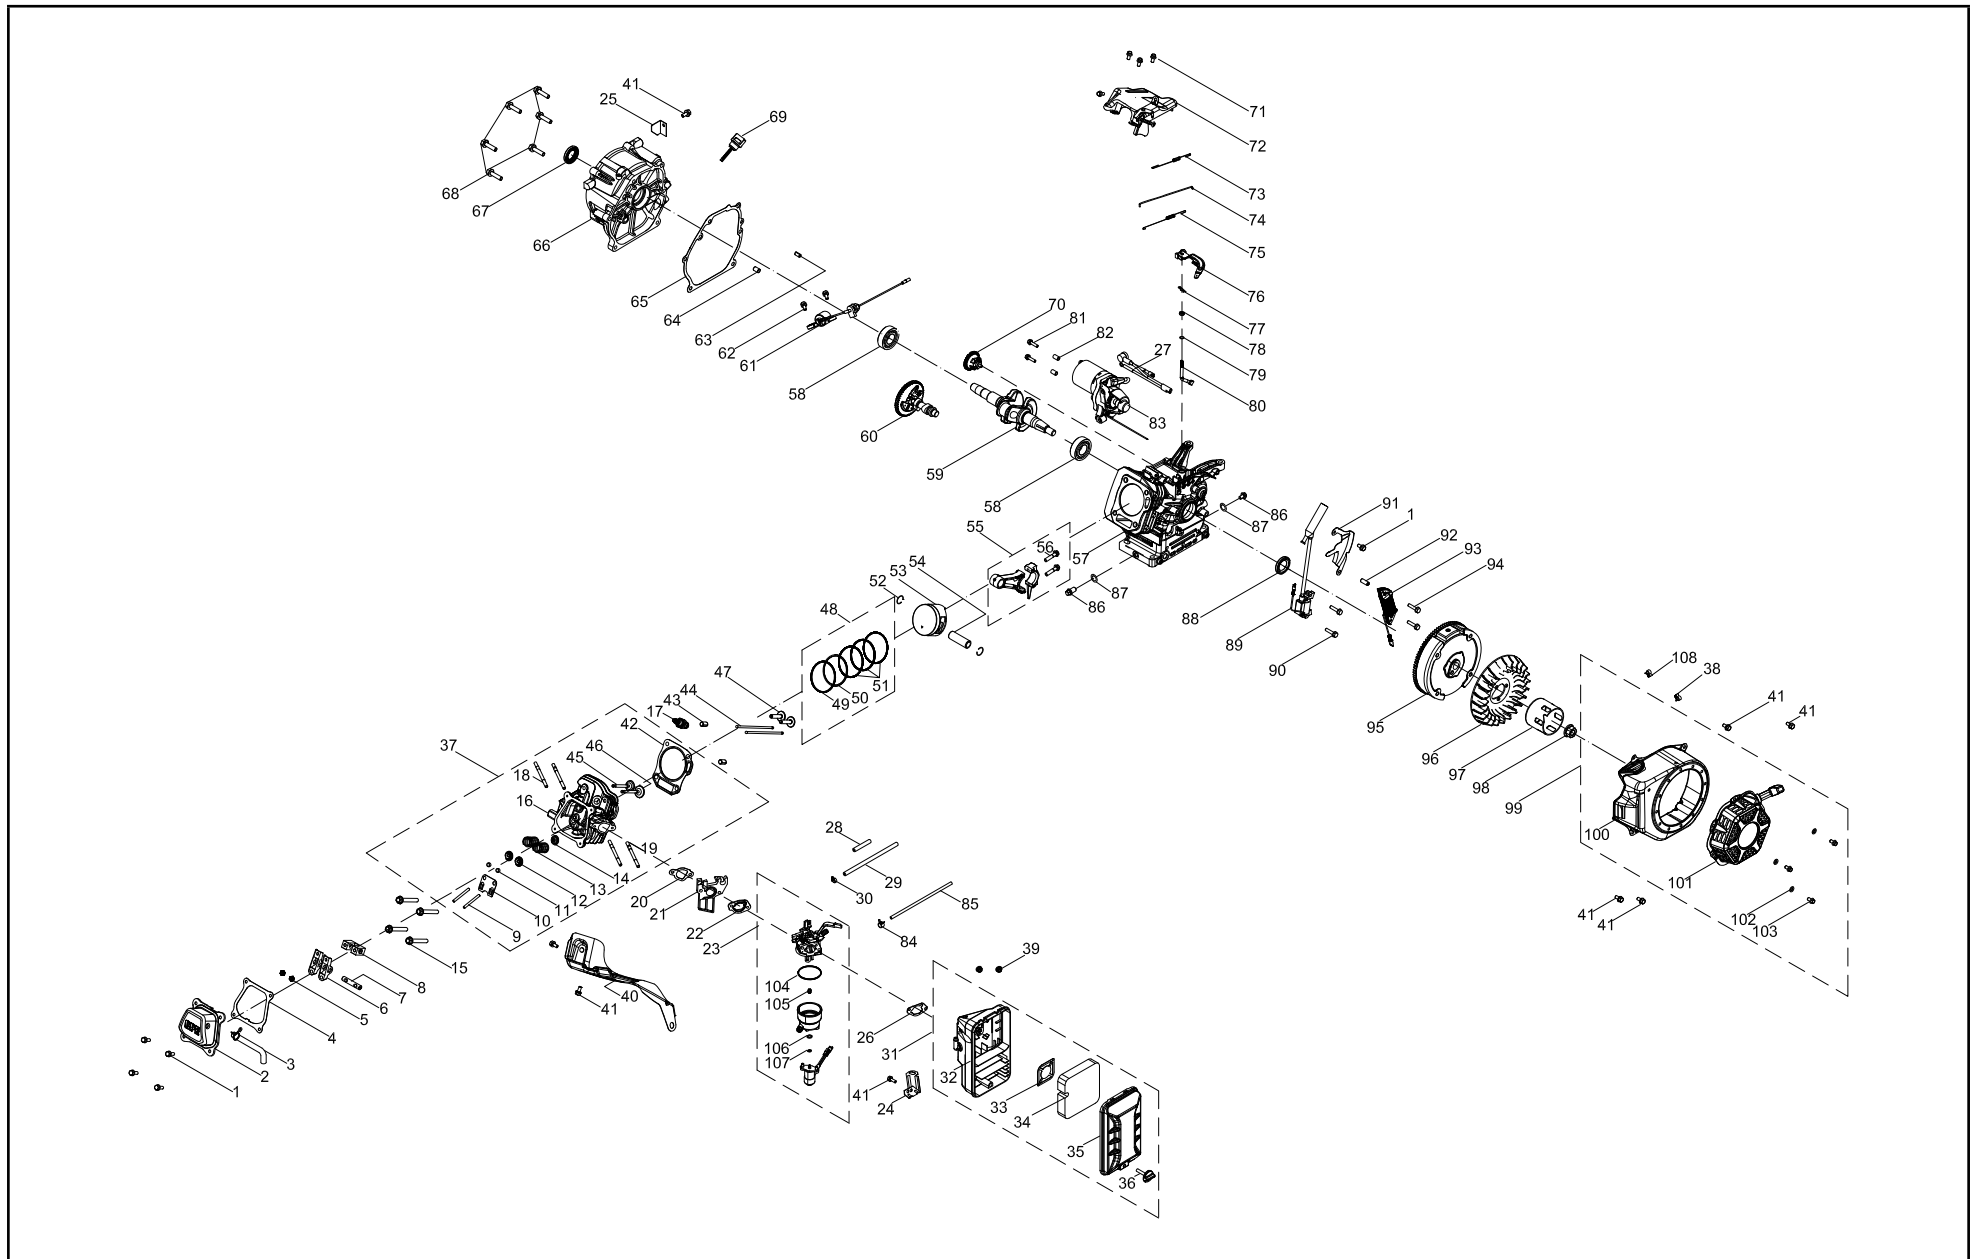

#	Part Number	Description	Qty.
61	100714685-0001	R-pin, R5	2
62	100078853	Damping Pad, Handle	2
63	100724129-0001	Handle	1
64	100011325-0004	Flange Bolt M8 x 40	4
65	100011453-0002	Flange Nut M8, GB6177.1	4
66	100716098-0001	Support Leg Assembly	2
67	100011452-0003	Lock Nut M6, Flange	2
68	100724735-0001	Support Leg	2
69	100068623-0001	Bracket, Rubber Vibration Pad	2
70	100058956	Pad, Rubber Vibration	2
71	100011266-0004	Flange Bolt M6 x 20	2
72	100011527-0004	Flange Bolt M6 x 8	1
73	100717500-0001	Cover, End Housing, Yellow	1
74	100011250-0002	Flange Bolt M5 x 14	2
75	100722067	Support, End Cover	1
76	100011252-0001	Flange Bolt M5 x 18	6
77	100018603	AVR	1
78	100018592	Carbon Brush Assembly	1
79	100018701	Terminal Block	1
80	100010885-0004	Spring Washer Ø5	1
81	100010919-0002	Flat Washer Ø5	1
82	100011297-0002	Flange Bolt M6 x 165	4
83	100018567	End Housing	1
84	100011453-0003	Lock Nut M8, Flange	8
85	100020986-0001	Vibration Mount 2	2
86	100021000-0001	Vibration Mount 1	2
87	100011375-0001	Flange Bolt M8 x 1 x 220	1
88	100095857-0005	Flange Bolt M4 x 18	2
89	100010899-0002	Washer Ø8	1
90	100095623	Alternator Assembly, Al, Ø160 x 120 mm	1
91	100095943	Stator Cover, 112.5 mm	1
92	100095944	Stator Assembly, Al, Ø160 x 120 mm	1

#	Part Number	Description	Qty.
93	100095942	Rotor Assembly, Al, Ø95 x 120 mm	1
94	100005138	Clamp Ø9.5 x 8	1
95	1ZC7DFN09	Engine, 208cc	1
96	100724126	Oil Tube, Ø4 x Ø8 x 670	1
97	100005148	Clamp 1, Ø8	2
98	100005159	Clamp Ø10.5 x 8	1
99	100724128	Tube, Carbon Canister Vent	1
100	100000658	Clamp, 8-Shaped, 2.8	1
101	100724535	Carbon Canister, 400cc	1
102	100724536	Cap, Carbon Canister Vent	1
103	100011452-0002	Flange Nut, M6	2
104	100006936	Gasket, Exhaust Pipe	1
105	100719419-0001	Exhaust Muffler Assembly	1
106	100724996	Muffler Body	1
107	100724737	Muffler Guard	1
108	100097575-0002	Flange Bolt M6 x 10	3
109	100724738	Spark Arrester Assembly	1
110	100010945-0002	Screw ST4 x 8	3
111	100011422-0004	Flange Nut M8	2
112	100716099-0001	Muffler Bracket	1
113	100011230-0002	Flange Bolt M8 x 16, GB5787	2
114	100011261-0004	Flange Bolt M6 x 12	1
115	100721012-0002	Flange Bolt M6 x 8, QC340	5
116	100062546	Wire Clip B	1
117	100011247-0004	Flange Bolt M5 x 8	1
118	100090871	Clamp Ø9.7 x 8	2
119	100725944	Generator Cover	1

ENGINE PARTS DIAGRAM