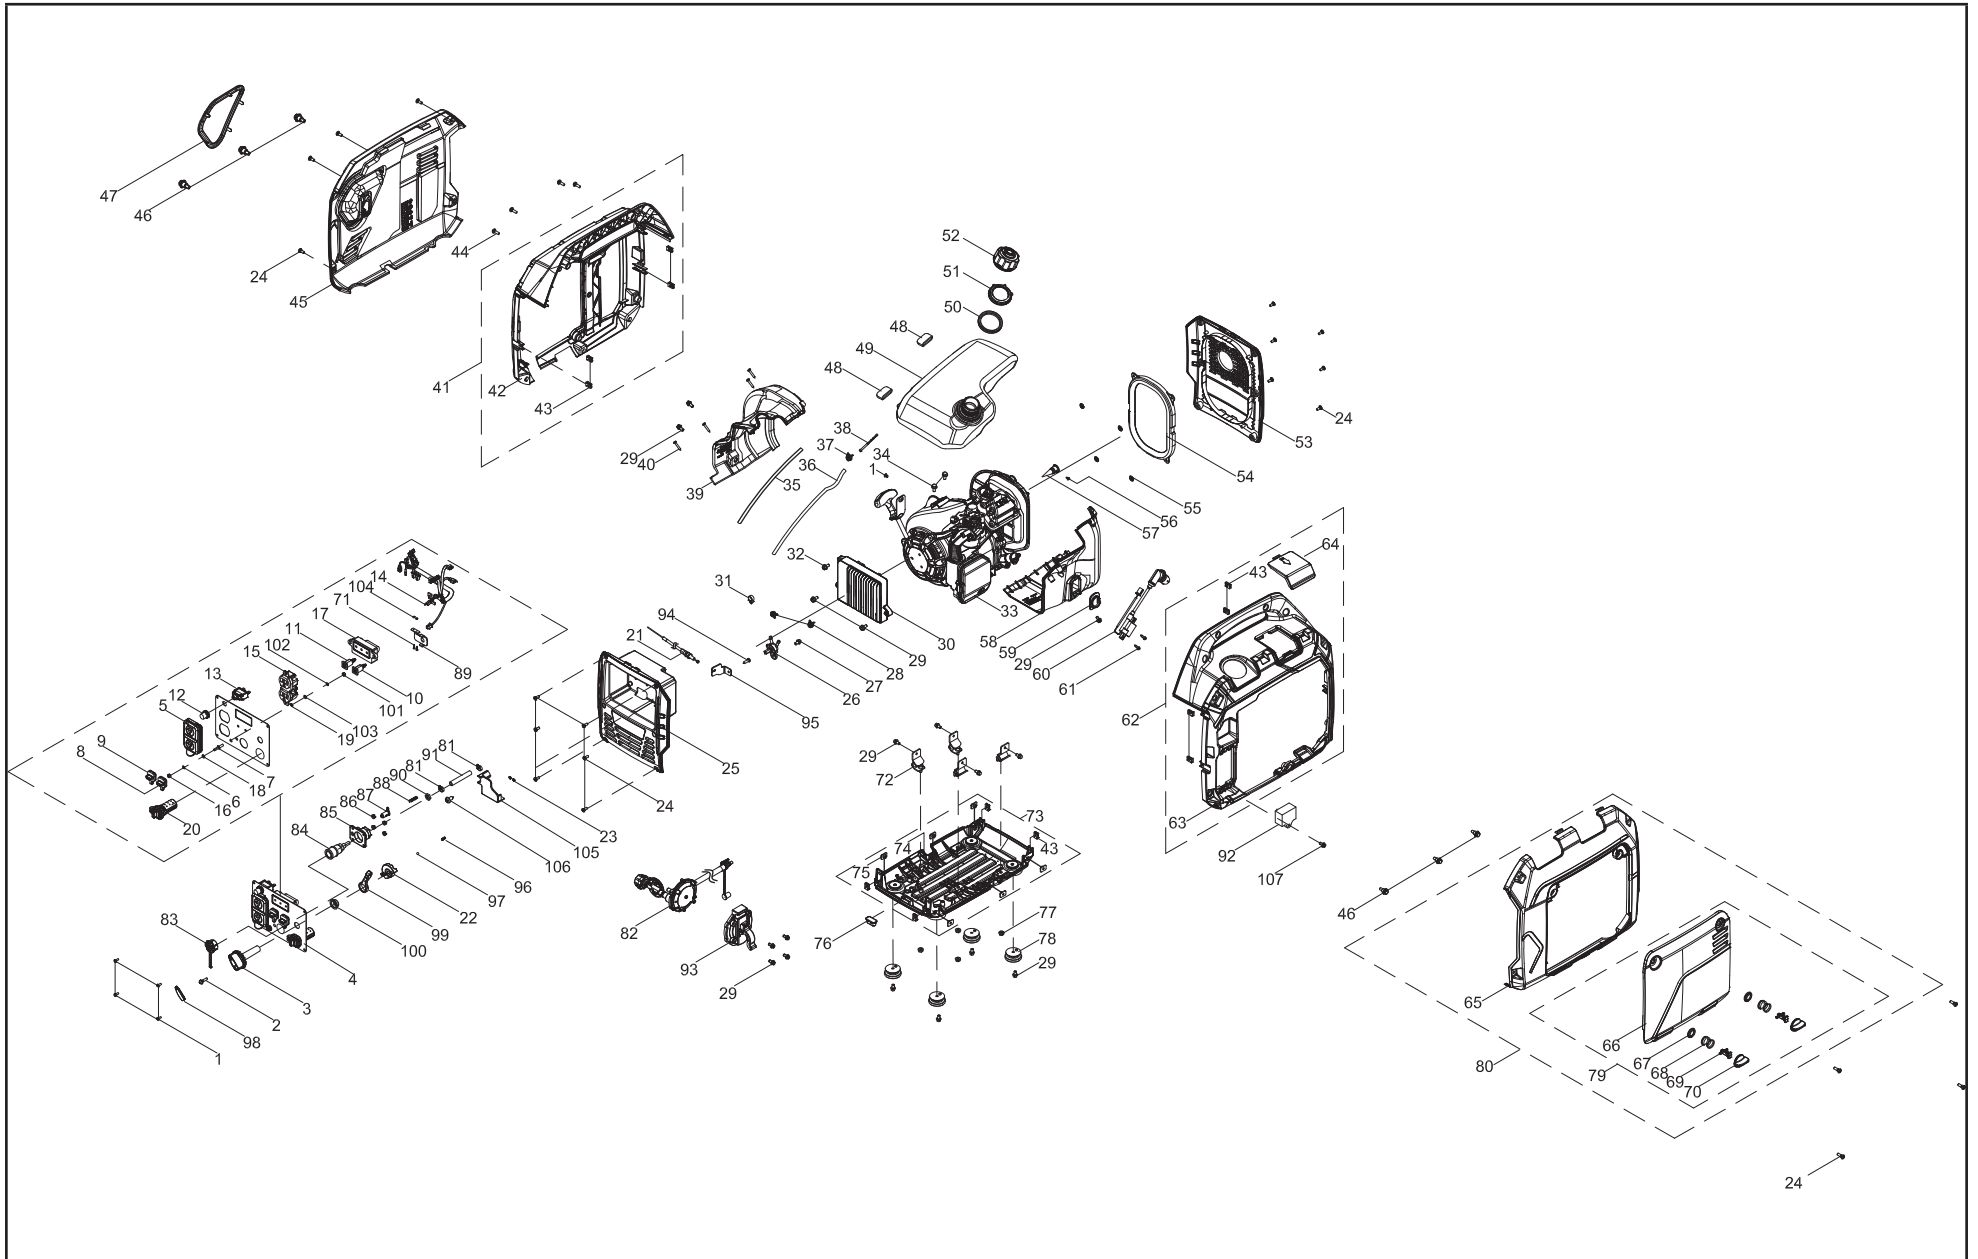

MODEL #200962

PARTS INFORMATION

2500W DUAL FUEL INVERTER GENERATOR

SERIAL NUMBER RANGE: ALL

TABLE OF CONTENTS

Generator Parts Diagram	3
Generator Parts List	4
Engine Parts Diagram	6
Engine Parts List	7
Wiring Diagram	9

GENERATOR PARTS DIAGRAM

GENERATOR PARTS LIST

#	Part Number	Description	Qty.
1	100010946-0001	Screw M4 x 10	5
2	100095857-0005	Bolt M4 x 18	1
3	100715787	Fuel Valve Lever	1
4	100715455	Panel Assembly	1
5	100088270	Receptacle Cover 5-20R, Duplex	1
6	100010886-0004	Spring Washer Ø6	1
7	100092320	Ground Stud	1
8	100150096-0002	Parallel Port Cover, Square, Black	1
9	100150096-0001	Parallel Port Cover, Square, Red	1
10	100091059-0002	Parallel Port, Square, Black	1
11	100091059-0001	Parallel Port, Square, Red	1
12	100120180	Cover, Circuit Breaker	1
13	100019747	20Amp Circuit Breaker, Push Button	1
14	100715673	Wire Harness Assembly	1
15	100020029	Receptacle 5-20R, Duplex	1
16	100011421-0003	Flange Nut M6	1
17	100715356	LED Display Module	1
18	100010910-0003	Flat Washer Ø6	1
19	100011025-0001	Lock Washer Ø6, Toothed	1
20	100714740	Dual USB Receptacle	1
21	100714541	Cable	1
22	100712960	Switch Block	1
23	100091757	Circlip, Bearing Holder, Ø1.8 x Ø6	2
24	100081995	Step Bolt	20
25	100142063-0002	Front Panel, Yellow	1
26	100141146	Fuel Valve, Angle 45°	1
27	100011571-0001	Big Flange Bolt M6 x 14	1
28	100005149	Clamp 1, Ø7.5	2
29	100011570-0001	Big Flange Bolt M6 x 12	17
30	100711113	Inverter Module,120V 60Hz	1