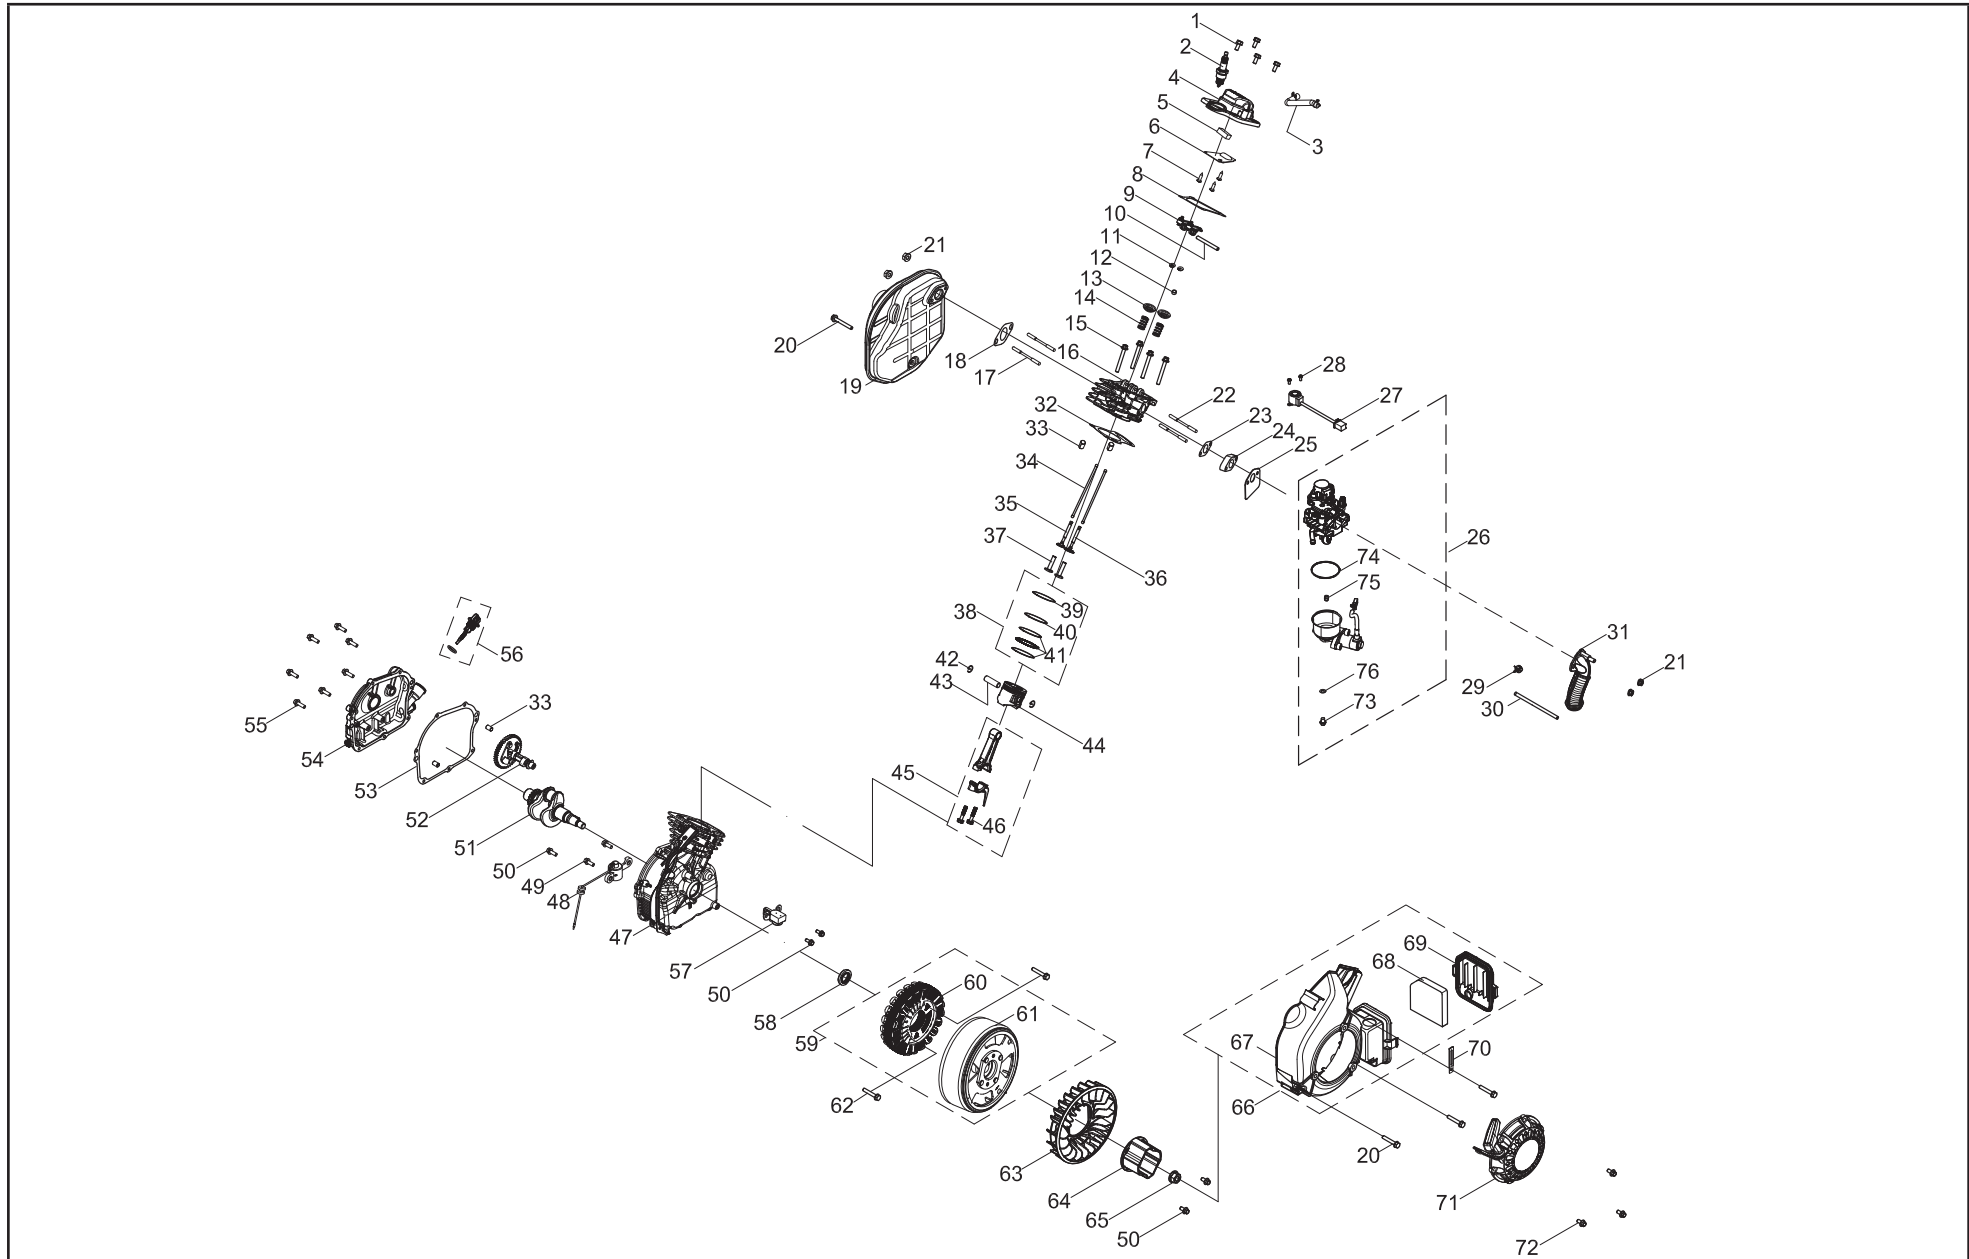

#	Part Number	Description	Qty.
61	100093250-0005	Self-tapping Screw ST4.8 x 20	2
62	100092441-0007	Housing Assembly, Right Handle, Black	1
63	100139138	Housing, Right Handle, Black	1
64	100092444-0005	Spark Plug Maintenance Plate, Black	1
65	100142057-0002	Housing Panel, Right, Black	1
66	100142061-0002	Maintenance Panel, Black	1
67	100146896	1/4 Turn Dial Washer	2
68	100146895	1/4 Turn Dial Spring	2
69	100146894-0001	1/4 Turn Dial Lever	2
70	100142059-0001	1/4 Turn Dial	2
71	100716326-0001	Screw M2 x 8	2
72	100072715	Vibration Mount, Support	4
73	100088546	Housing Assembly, Bottom, Black	1
74	100072711	Housing, Bottom, Black	1
75	100072994	Step Nut M6	6
76	100072710	Rubber Damper	1
77	100011452-0003	Nut M6	4
78	100072712	Foot, Bottom Housing	4
79	100154370	Maintenance Panel Assembly, Black	1
80	100157108	Housing Assembly, Right, Black	1
81	100159468-0001	Clamp, Fuel Hose	2
82	100711152	LPG Hose with Regulator	1
83	100158478	Protector Cover, Quick Connector	1
84	100157219	Self-locking Quick Connector, Female	1
85	100157218	Mounting Seat, Self-locking Quick Connector	1
86	100011450-0001	Nut M4	4
87	100157217	Sliding Block, Mounting Seat	1
88	100157221	Spring, Mounting Seat	1
89	100157215	Mounting Plate	1
90	100160807	Nut M10	1
91	100160808	Gas Hose	1
92	100715460	Fuel Solenoid Valve Controller	1

#	Part Number	Description	Qty.
93	100715007	Mounting Cover, Gas Pressure Valve	1
94	100032967-0004	Self-tapping Screw ST4.2 x 16	1
95	100714544	Mounting Plate, Recoil Cord	1
96	100098271	Switch Spring	1
97	100099173	Steel Ball	1
98	100715786-0001	Cover, Fuel Switch Handle	1
99	100714543	Swing Arm	1
100	100714542	Block, Swing Arm	1
101	100011419-0001	Nut M5	1
102	100010885-0003	Spring Washer Ø5	1
103	100010919-0002	Flat Washer Ø5	1
104	100716311-0001	Flange Nut M2	2
105	100714558	Wire Stop Block	1
106	100011001-0004	Self-tapping Screw ST4.2 x 10	1
107	100011264-0003	Flange Bolt M6 x 16	1

ENGINE PARTS DIAGRAM