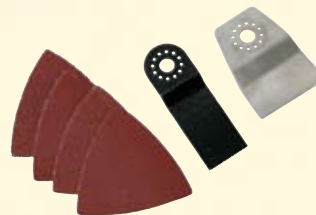

Includes Saw Blade
Triangular Sanding Pad
Scraping Blade
4 Sanding Sheets

Package: Color Box

Item No.	Case Wt. Lbs.	Cubic Ft.	Case Qty.
PS07490	30.0	1.13	10/1

If you're looking for quality power tools, visit our website.