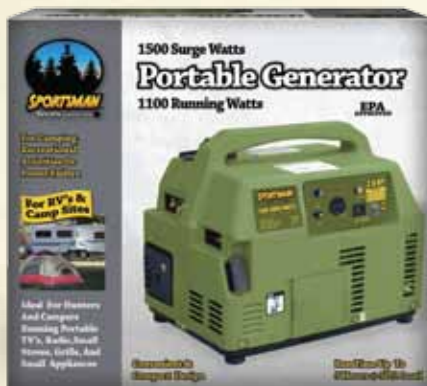

# 1,500 Surge Watts

# Generator

**SPORTSMAN™**  
SERIES BY BUFFALO TOOLS

**Run Time Up To  
5 Hours @ 50% Load**

**1,000 Running Watts**

**Great For Camping, Recreational Activities, or Power Failure**

**EPA  
APPROVED**

## Features

- 4-Stroke OHV Engine**
- Recoil Start**
- Automatic Low Oil Shutdown**
- 1-120 Volt AC Outlet**
- 1-12 Volt DC Outlet**
- Engine Run Time: 5 Hours@50%Load**
- Engine Noise Level: < 60 db**

## Specifications

- Generator Type: 1500 Watt**
- Frequency: 120V/60Hz**
- Max Rated Power: 1500 Watt**
- Continuous Rated Power: 1100 Watt**
- Engine Displacement: 87cc**
- Engine Horsepower: 2.8 HP**
- Fuel Type: Unleaded Gasoline**
- Fuel Tank Capacity: 1 Gallons**