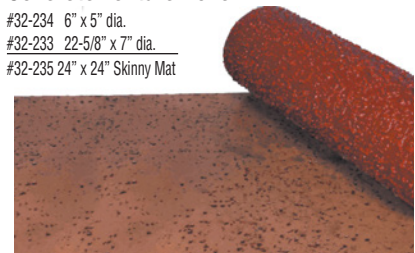

Rock Salt Pattern Concrete Texture Roller

- #32-234 6" x 5" dia.
- #32-233 22-5/8" x 7" dia.
- #32-235 24" x 24" Skinny Mat