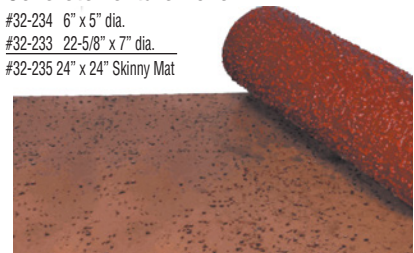

Rock Salt Pattern Concrete Texture Roller

- #32-234 6" x 5" dia.
- #32-233 22-5/8" x 7" dia.
- #32-235 24" x 24" Skinny Mat