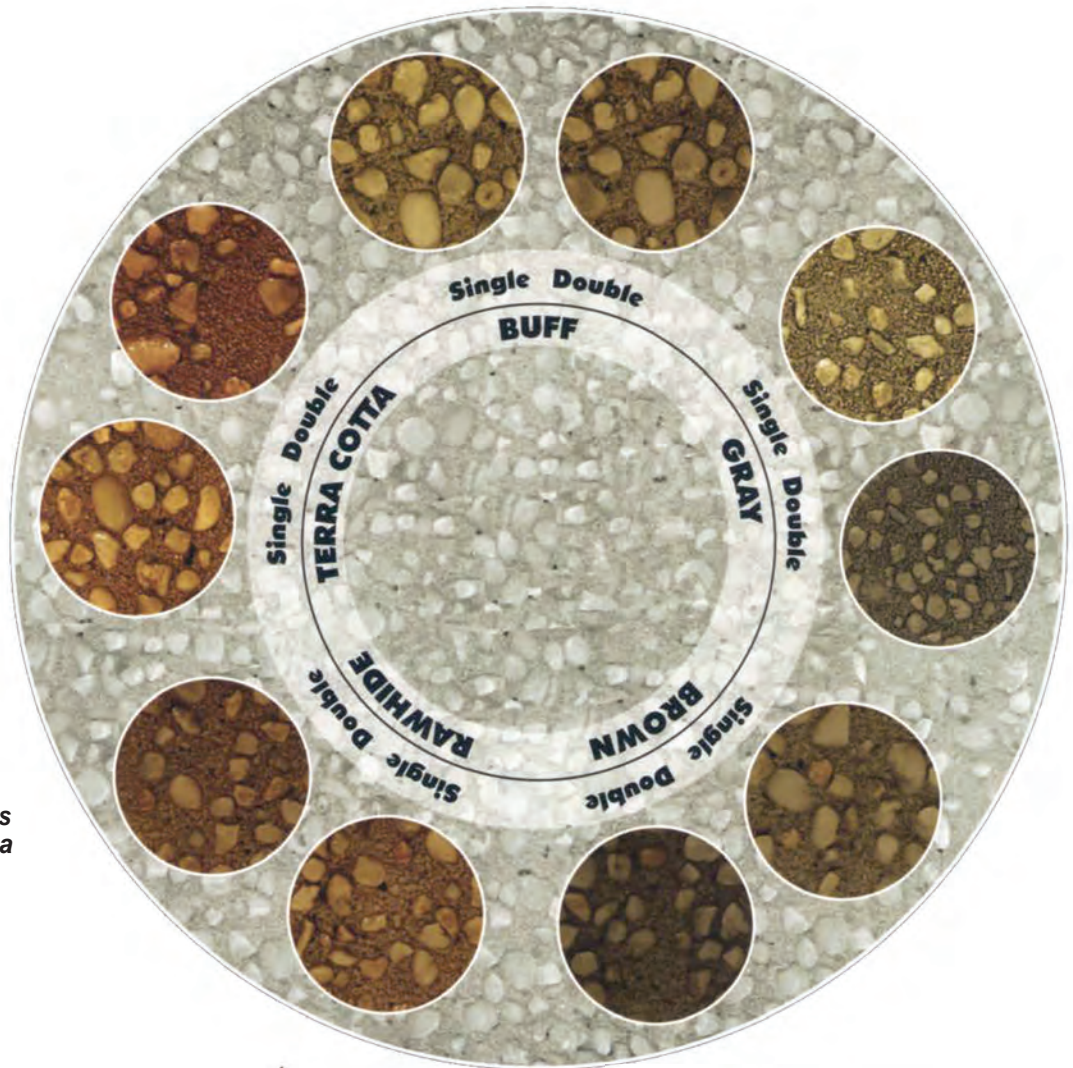

Boss Tone™ Translucent Tint

Add color without hiding the underlying concrete. Five colors available in 1 quart cans.

- #32-951 Buff
- #32-952 Rawhide
- #32-953 Terra Cotta
- #32-954 Brown
- #32-955 Grey

NOTE: Colors chips show approximate results. Variations should be expected. A test area should be completed first.

Specifications:

Boss Tone is a concentrated tint that can be mixed with solvent-based sealer or cure & seal products to create a translucent tint to concrete surface

Standard application rate of 1 quart of Boss Tone to 5 gallons of sealer

To achieve a darker shade of the same color, mix 2 quarts per 5 gallons

Applications: Broom finish, smooth troweled, decorative (stamp, stencil or exposed)