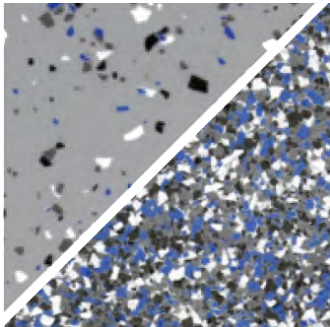

Available Colors:

Paint Chips for Epoxy Flooring

Use paint chips with Bon's Epoxy Floor System to create an attractive, seamless chemical resistant and extremely durable surface. Solid colors can be used alone or can be mixed to meet design specifics.

Color chips show approximate results. Variations should be expected.

Application:

Final appearance is determined by the density of the application and the base color. As a general rule, 1lb. will provide light cover on 200 sq. ft. and full cover on 10 sq. ft.

LIGHT COVERAGE

HEAVY COVERAGE

<p>WHITE</p>  <p>1 lb. #32-944 12 lb. #32-964</p>	<p>BLACK</p>  <p>1 lb. #32-945 12 lb. #32-965</p>	<p>BLUE</p>  <p>1 lb. #32-946 12 lb. #32-966</p>
Blue		
<p>GREY</p>  <p>1 lb. #32-947 12 lb. #32-967</p>	<p>TAN</p>  <p>1 lb. #32-948 12 lb. #32-968</p>	<p>GREEN</p>  <p>1 lb. #32-949 12 lb. #32-969</p>
<p>RED</p>  <p>1 lb. #32-950 12 lb. #32-970</p>	<p>BLUE/GREY/WHITE/BLACK</p>  <p>1 lb. #32-941 12 lb. #32-961</p>	<p>BLACK/WHITE/GREY/TAN</p>  <p>1 lb. #32-942 12 lb. #32-962</p>
<p>GREEN/BLACK/WHITE/GREY</p>  <p>1 lb. #32-943 12 lb. #32-963</p>	<p>RED/WHITE/GREY/BLACK</p>  <p>1 lb. #32-940 12 lb. #32-960</p>	