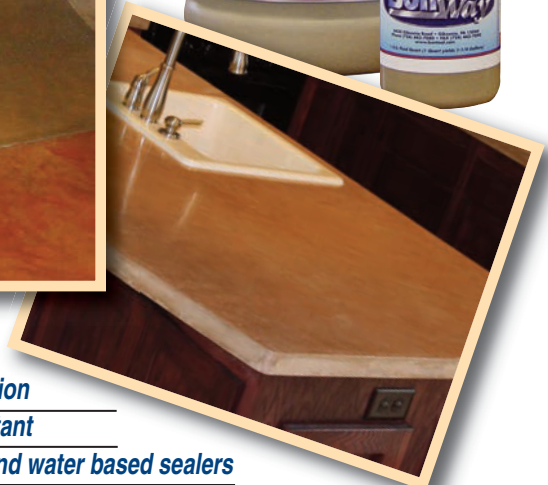

Water Based Concrete Stain

SEMI-TRANSPARENT COLORS

TRANSPARENT COLORS

NOTE: Colors chips show approximate results. Variations should be expected. A test area should be completed first.

Specifications:

Interior or exterior application

Weather and UV light resistant

Requires a top coat, compatible with solvent and water based sealers

Fast dry time, low odor

Stain adheres to a variety of surfaces, including, but not limited to, interior and exterior concrete, brick, plaster and natural stone