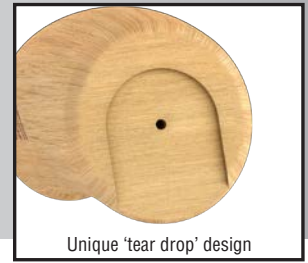

Bon[®] Advantage

Catch the Wave™ WOOD WAVE™ HANDLE

- ▶ Bon's Wave™ Handle beats the competition!
- ▶ Unique arched back
- ▶ The Wave™ delivers better fit, more control and ultimate comfort!
- ▶ Available on select Bon® groovers and edgers
- ▶ Patent #D775508
- ▶ Bon Part #51-137

	Bon [®]	The Other Guy	The Other Guy
Arched grip/Tear drop design	✓		
Hand formed profile with finger wells	✓		
Perfect Pitch™ design	✓		
Patented design	✓		

The Competition Doesn't Stack Up!
EXPERIENCE THE BON[®] ADVANTAGE ON YOUR NEXT ORDER