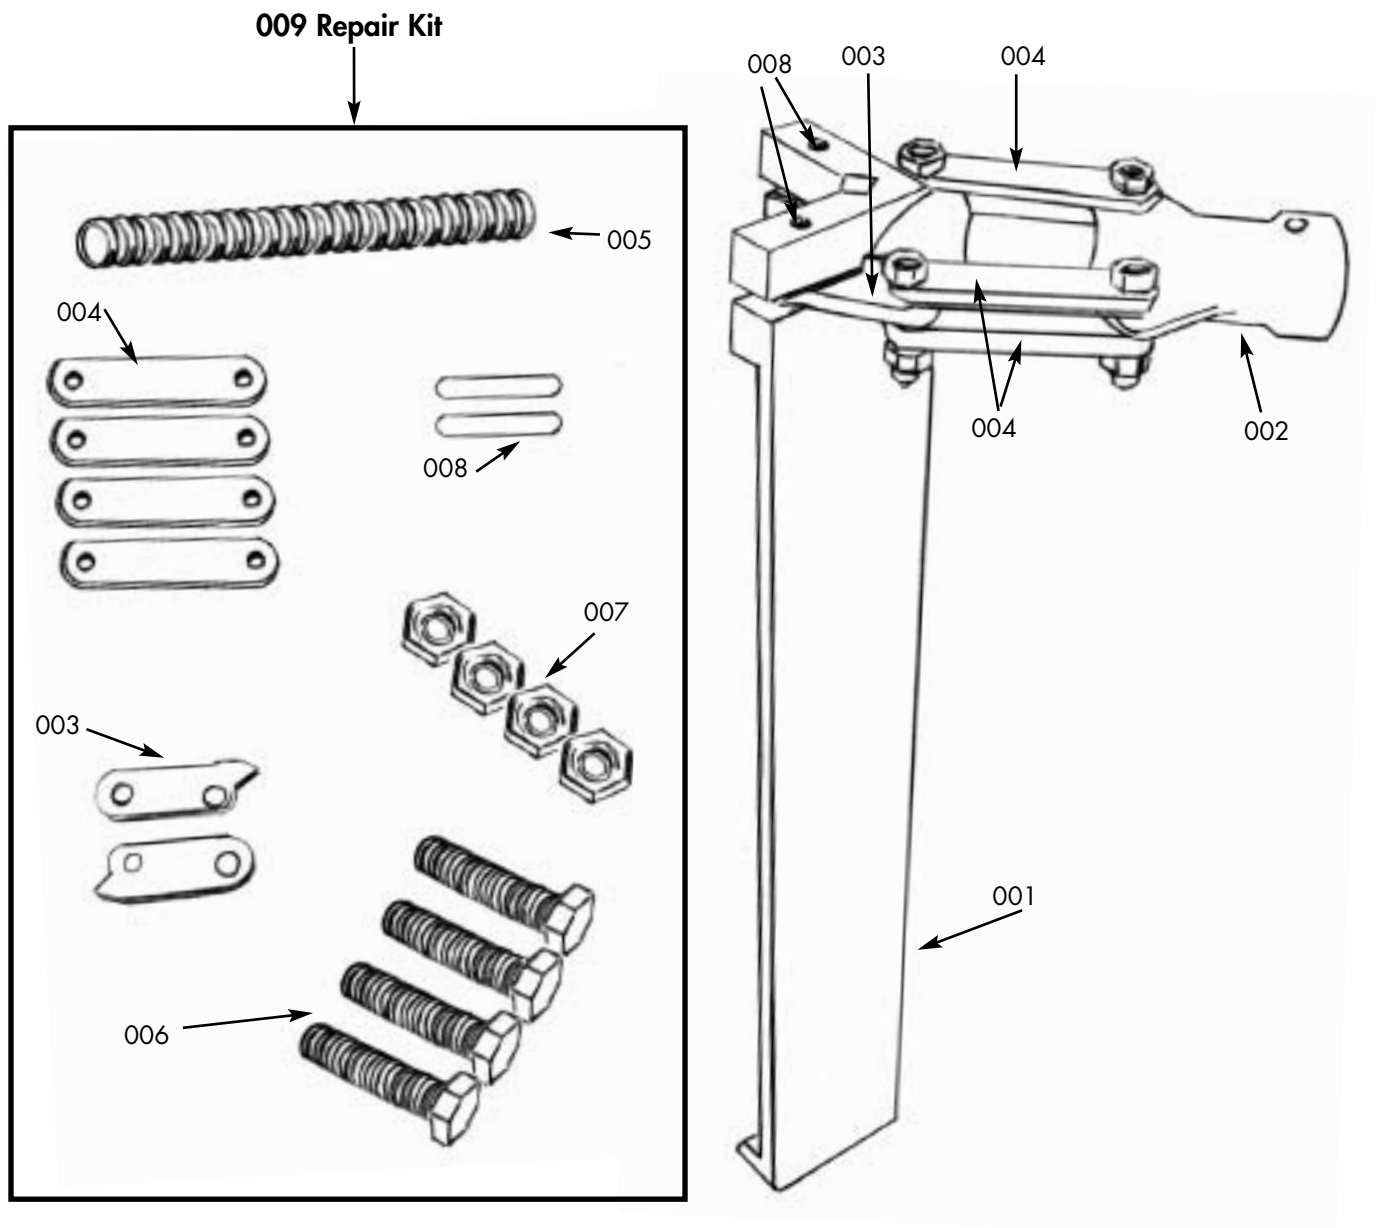

# Corner Bead Tool

## Parts List

Ref #	Key #	Detail	Qty/Unit	Ref #	Key #	Detail	Qty/Unit
15-199	001	Main Body	1	15-199	006	Hex Head Bolt 3/16" x 1"	4
15-199	002	Knock Head	1	15-199	007	Lock Nut 3/16"	4
15-199	003	Crimp Teeth	2	15-199	008	Rolling Pin	2
15-199	004	Connecting Arm	4	15-199	009	Repair Kit (as shown above)	1
15-199	005	Spring 1/4" x 3"	1				