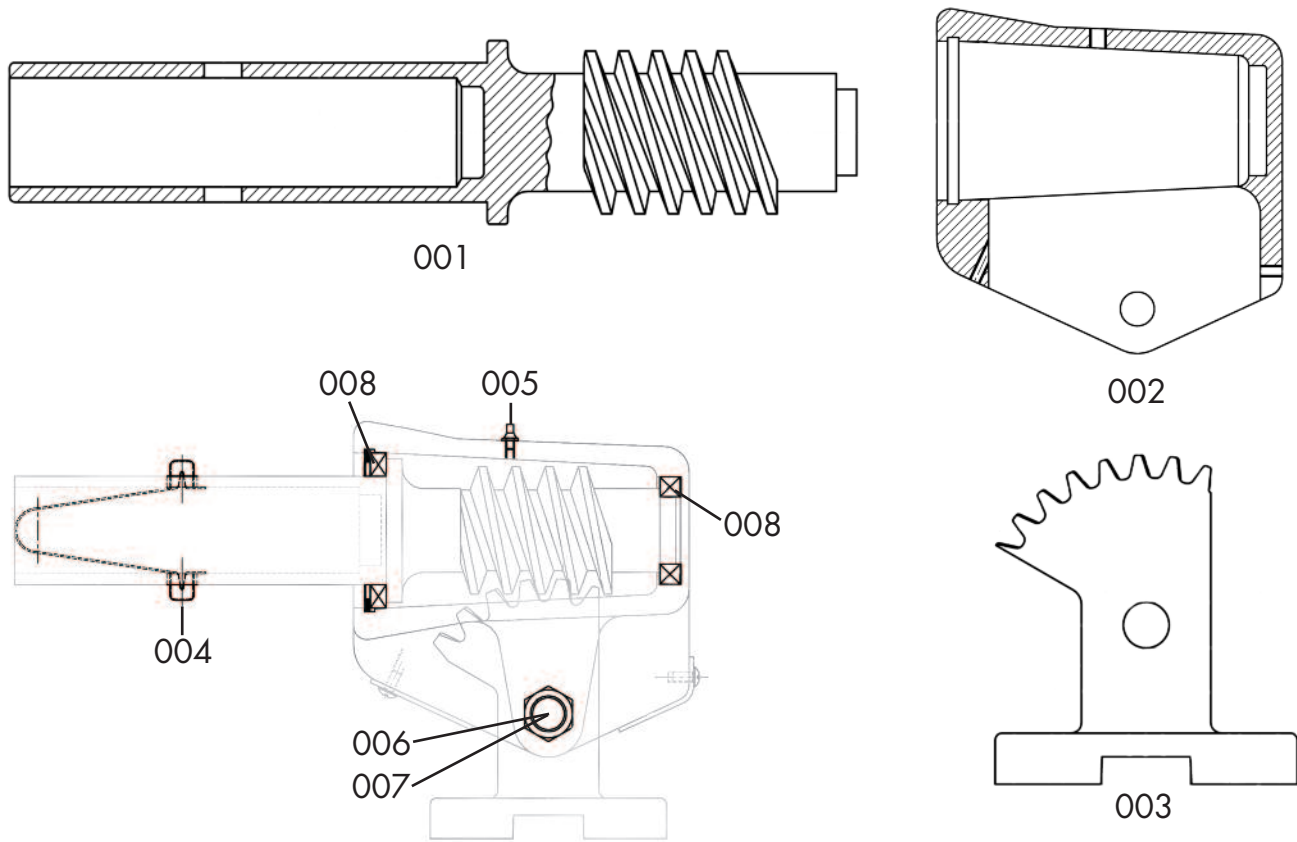

#12-372 Wormgear Adjustable Bracket

Parts List

Ref #	Key #	Part #	Detail	Qty/Unit
12-372	001	50-191	Geared Tube	1
12-372	002	50-192	Housing Casting	1
12-372	003	50-193	Base casting	1
12-372	004	12-266	Clip	1
12-372	005	50-194	Grease Fitting	1
12-372	006	52-476	Hex Head Bolt	1
12-372	007	52-214	Hex Head Nut	1
12-372	008	50-196	Seal/Spacer Set	1
12-372	N/A	50-195	Top Section (Includes: 001/002/004/005/008)	1
12-372	N/A	52-469	Hex Head Bolt 3/8"x 7/8" Long	4
12-372	N/A	52-468	Hex Head Bolt 3/8"x 1/2" Long	2