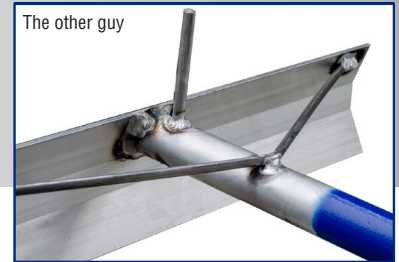

Bon[®] Advantage

ALUMINUM PLACERS

- ▶ One piece welded construction
- ▶ Powder coated 60" x 1-3/8" handle
- ▶ Welded brace

	Bon [®]	The Other Guy
Thicker handle - 1-3/8"	✓	
Longer grip size - 6"	✓	
Textured and powder coated handle	✓	
Thicker reinforced brace rod- 3/8"	✓	
Better hook design	✓	