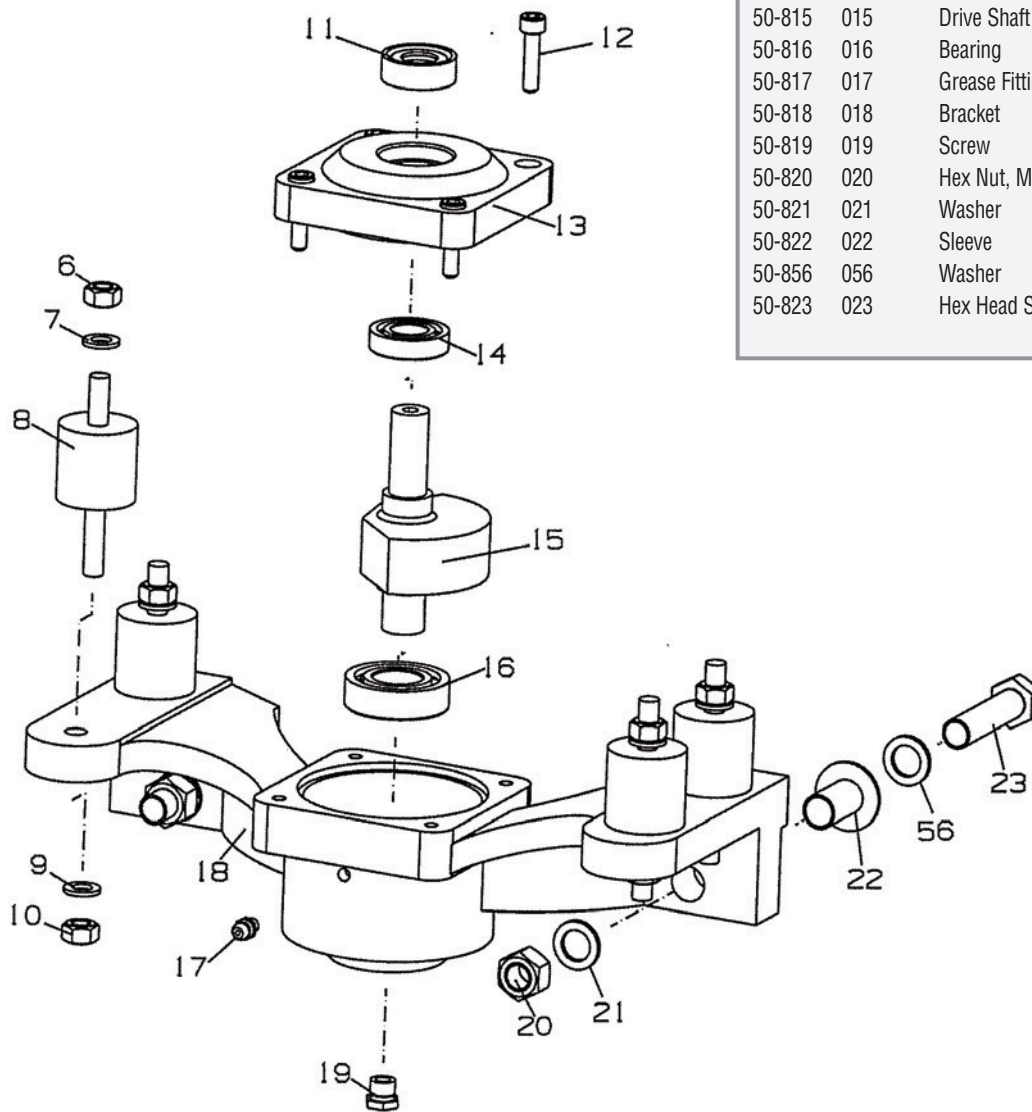

PARTS LIST

Part #	Key #	Detail	Qty/Unit
82-492	001	4' Blade	1
82-765	001	5' Blade	1
82-493	001	6' Blade	1
82-494	001	8' Blade	1
82-495	001	10' Blade	1
82-496	001	12' Blade	1
82-497	001	14' Blade	1
82-498	001	16' Blade	1
50-802	002	Frame and Handle cpl.	1
50-803	003	Engine, Honda GX35	1
50-804	004	Blade Adapter cpl.	1
50-805	005	Drive cpl.	1

PARTS LIST

Part #	Key #	Detail	Qty/Unit
50-806	006	Lock Nut, MB	4
50-807	007	Washer	4
50-808	008	Shock Mount	4
50-809	009	Washer	4
50-810	010	Lock Nut, MB	4
50-811	011	Oil Seal, 15x30x7	1
50-812	012	Socket Head Screw, M6x25	4
50-813	013	Bearing Cover	1
50-814	014	Bearing	1
50-815	015	Drive Shaft	1
50-816	016	Bearing	1
50-817	017	Grease Fitting	1
50-818	018	Bracket	1
50-819	019	Screw	1
50-820	020	Hex Nut, M12	2
50-821	021	Washer	2
50-822	022	Sleeve	2
50-856	056	Washer	2
50-823	023	Hex Head Screw, M12x50	2

PARTS LIST

Part #	Key #	Detail	Qty/Unit
50-824	024	Rubber Connection	1
50-825	025	Bearing	1
50-826	026	Screw, M8x25	4
50-827	027	Spring Washer	4
50-828	028	Washer	4
50-829	029	Housing	1
50-830	030	Screw, M6x40	4
50-831	031	Spring Washer	4
50-832	032	Washer	4
50-833	033	Retaining Ring	1
50-834	034	Drive Shaft	1
50-835	035	Bearing	1
50-836	036	Clutch cpl.	1

PARTS LIST

Part #	Key #	Detail	Qty/Unit
50-837	037	Mounting Plate	1
50-838	038	Lock Nut, MB	1
50-839	039	Washer	2
50-840	040	Spring Washer	1
50-841	041	Support Stand	1
50-842	042	Washer	1
50-843	043	Hex Head Screw M8x35	1
50-844	044	Plug	1
50-845	045	Hex Nut, M8	4
50-846	046	Spring Washer	4
50-847	047	Pivot	4
50-848	048	Washer	4
50-849	049	Hex Head Screw, M8x40	4
50-850	050	Upper Handle	2
50-851	051	Handle Pipe	2
50-852	052	Grip Handle	2
50-496	053	Throttle Cable	1
50-854	054	On-Off Switch	1
50-855	055	Sleeve	4