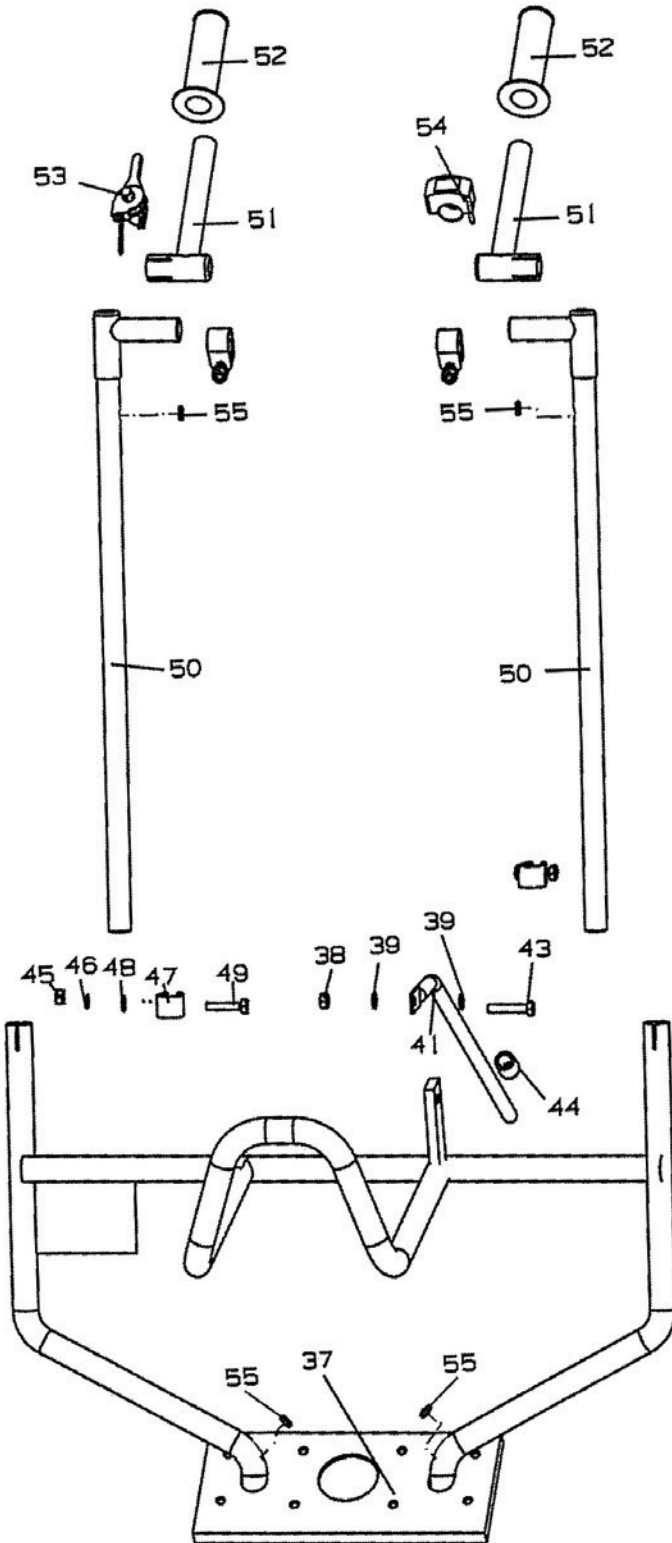

PARTS LIST

Part #	Key #	Detail	Qty/Unit
82-492	001	4' Blade	1
82-765	001	5' Blade	1
82-493	001	6' Blade	1
82-494	001	8' Blade	1
82-495	001	10' Blade	1
82-496	001	12' Blade	1
82-497	001	14' Blade	1
82-498	001	16' Blade	1
50-802	002	Frame and Handle cpl.	1
50-803	003	Engine, Honda GX35	1
50-804	004	Blade Adapter cpl.	1
50-805	005	Drive cpl.	1

PARTS LIST

Part #	Key #	Detail	Qty/Unit
50-806	006	Lock Nut, MB	4
50-807	007	Washer	4
50-808	008	Shock Mount	4
50-809	009	Washer	4
50-810	010	Lock Nut, MB	4
50-811	011	Oil Seal, 15x30x7	1
50-812	012	Socket Head Screw, M6x25	4
50-813	013	Bearing Cover	1
50-814	014	Bearing	1
50-815	015	Drive Shaft	1
50-816	016	Bearing	1
50-817	017	Grease Fitting	1
50-818	018	Bracket	1
50-819	019	Screw	1
50-820	020	Hex Nut, M12	2
50-821	021	Washer	2
50-822	022	Sleeve	2
50-856	056	Washer	2
50-823	023	Hex Head Screw, M12x50	2

PARTS LIST

Part #	Key #	Detail	Qty/Unit
50-824	024	Rubber Connection	1
50-825	025	Bearing	1
50-826	026	Screw, M8x25	4
50-827	027	Spring Washer	4
50-828	028	Washer	4
50-829	029	Housing	1
50-830	030	Screw, M6x40	4
50-831	031	Spring Washer	4
50-832	032	Washer	4
50-833	033	Retaining Ring	1
50-834	034	Drive Shaft	1
50-835	035	Bearing	1
50-836	036	Clutch cpl.	1

PARTS LIST

Part #	Key #	Detail	Qty/Unit
50-837	037	Mounting Plate	1
50-838	038	Lock Nut, MB	1
50-839	039	Washer	2
50-840	040	Spring Washer	1
50-841	041	Support Stand	1
50-842	042	Washer	1
50-843	043	Hex Head Screw M8x35	1
50-844	044	Plug	1
50-845	045	Hex Nut, M8	4
50-846	046	Spring Washer	4
50-847	047	Pivot	4
50-848	048	Washer	4
50-849	049	Hex Head Screw, M8x40	4
50-850	050	Upper Handle	2
50-851	051	Handle Pipe	2
50-852	052	Grip Handle	2
50-496	053	Throttle Cable	1
50-854	054	On-Off Switch	1
50-855	055	Sleeve	4