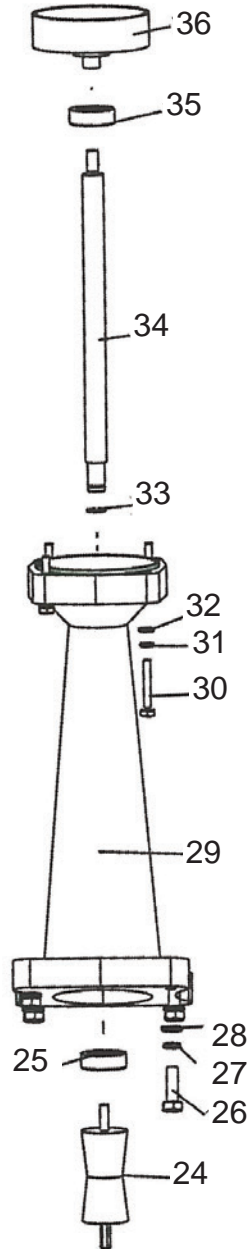

PARTS LIST

Part #	Key #	Detail	Qty/Unit
82-492	001	4' Blade	1
82-765	001	5' Blade	1
82-493	001	6' Blade	1
82-494	001	8' Blade	1
82-495	001	10' Blade	1
82-496	001	12' Blade	1
82-497	001	14' Blade	1
82-498	001	16' Blade	1
50-802	002	Frame and Handle cpl.	1
50-803	003	Engine, Honda GX35	1
50-804	004	Blade Adapter cpl.	1
50-805	005	Drive cpl.	1

PARTS LIST

Part #	Key #	Detail	Qty/Unit
50-806	006	Lock Nut, MB	4
50-807	007	Washer	4
50-808	008	Shock Mount	4
50-809	009	Washer	4
50-810	010	Lock Nut, MB	4
50-811	011	Oil Seal, 15x30x7	1
50-812	012	Socket Head Screw, M6x25	4
50-813	013	Bearing Cover	1
50-814	014	Bearing	1
50-815	015	Drive Shaft	1
50-816	016	Bearing	1
50-817	017	Grease Fitting	1
50-818	018	Bracket	1
50-819	019	Screw	1
50-820	020	Hex Nut, M12	2
50-821	021	Washer	2
50-822	022	Sleeve	2
50-856	056	Washer	2
50-823	023	Hex Head Screw, M12x50	2

PARTS LIST

Part #	Key #	Detail	Qty/Unit
50-824	024	Rubber Connection	1
50-825	025	Bearing	1
50-826	026	Screw, M8x25	4
50-827	027	Spring Washer	4
50-828	028	Washer	4
50-829	029	Housing	1
50-830	030	Screw, M6x40	4
50-831	031	Spring Washer	4
50-832	032	Washer	4
50-833	033	Retaining Ring	1
50-834	034	Drive Shaft	1
50-835	035	Bearing	1
50-836	036	Clutch cpl.	1

PARTS LIST

Part #	Key #	Detail	Qty/Unit
50-837	037	Mounting Plate	1
50-838	038	Lock Nut, MB	1
50-839	039	Washer	2
50-840	040	Spring Washer	1
50-841	041	Support Stand	1
50-842	042	Washer	1
50-843	043	Hex Head Screw M8x35	1
50-844	044	Plug	1
50-845	045	Hex Nut, M8	4
50-846	046	Spring Washer	4
50-847	047	Pivot	4
50-848	048	Washer	4
50-849	049	Hex Head Screw, M8x40	4
50-850	050	Upper Handle	2
50-851	051	Handle Pipe	2
50-852	052	Grip Handle	2
50-496	053	Throttle Cable	1
50-854	054	On-Off Switch	1
50-855	055	Sleeve	4