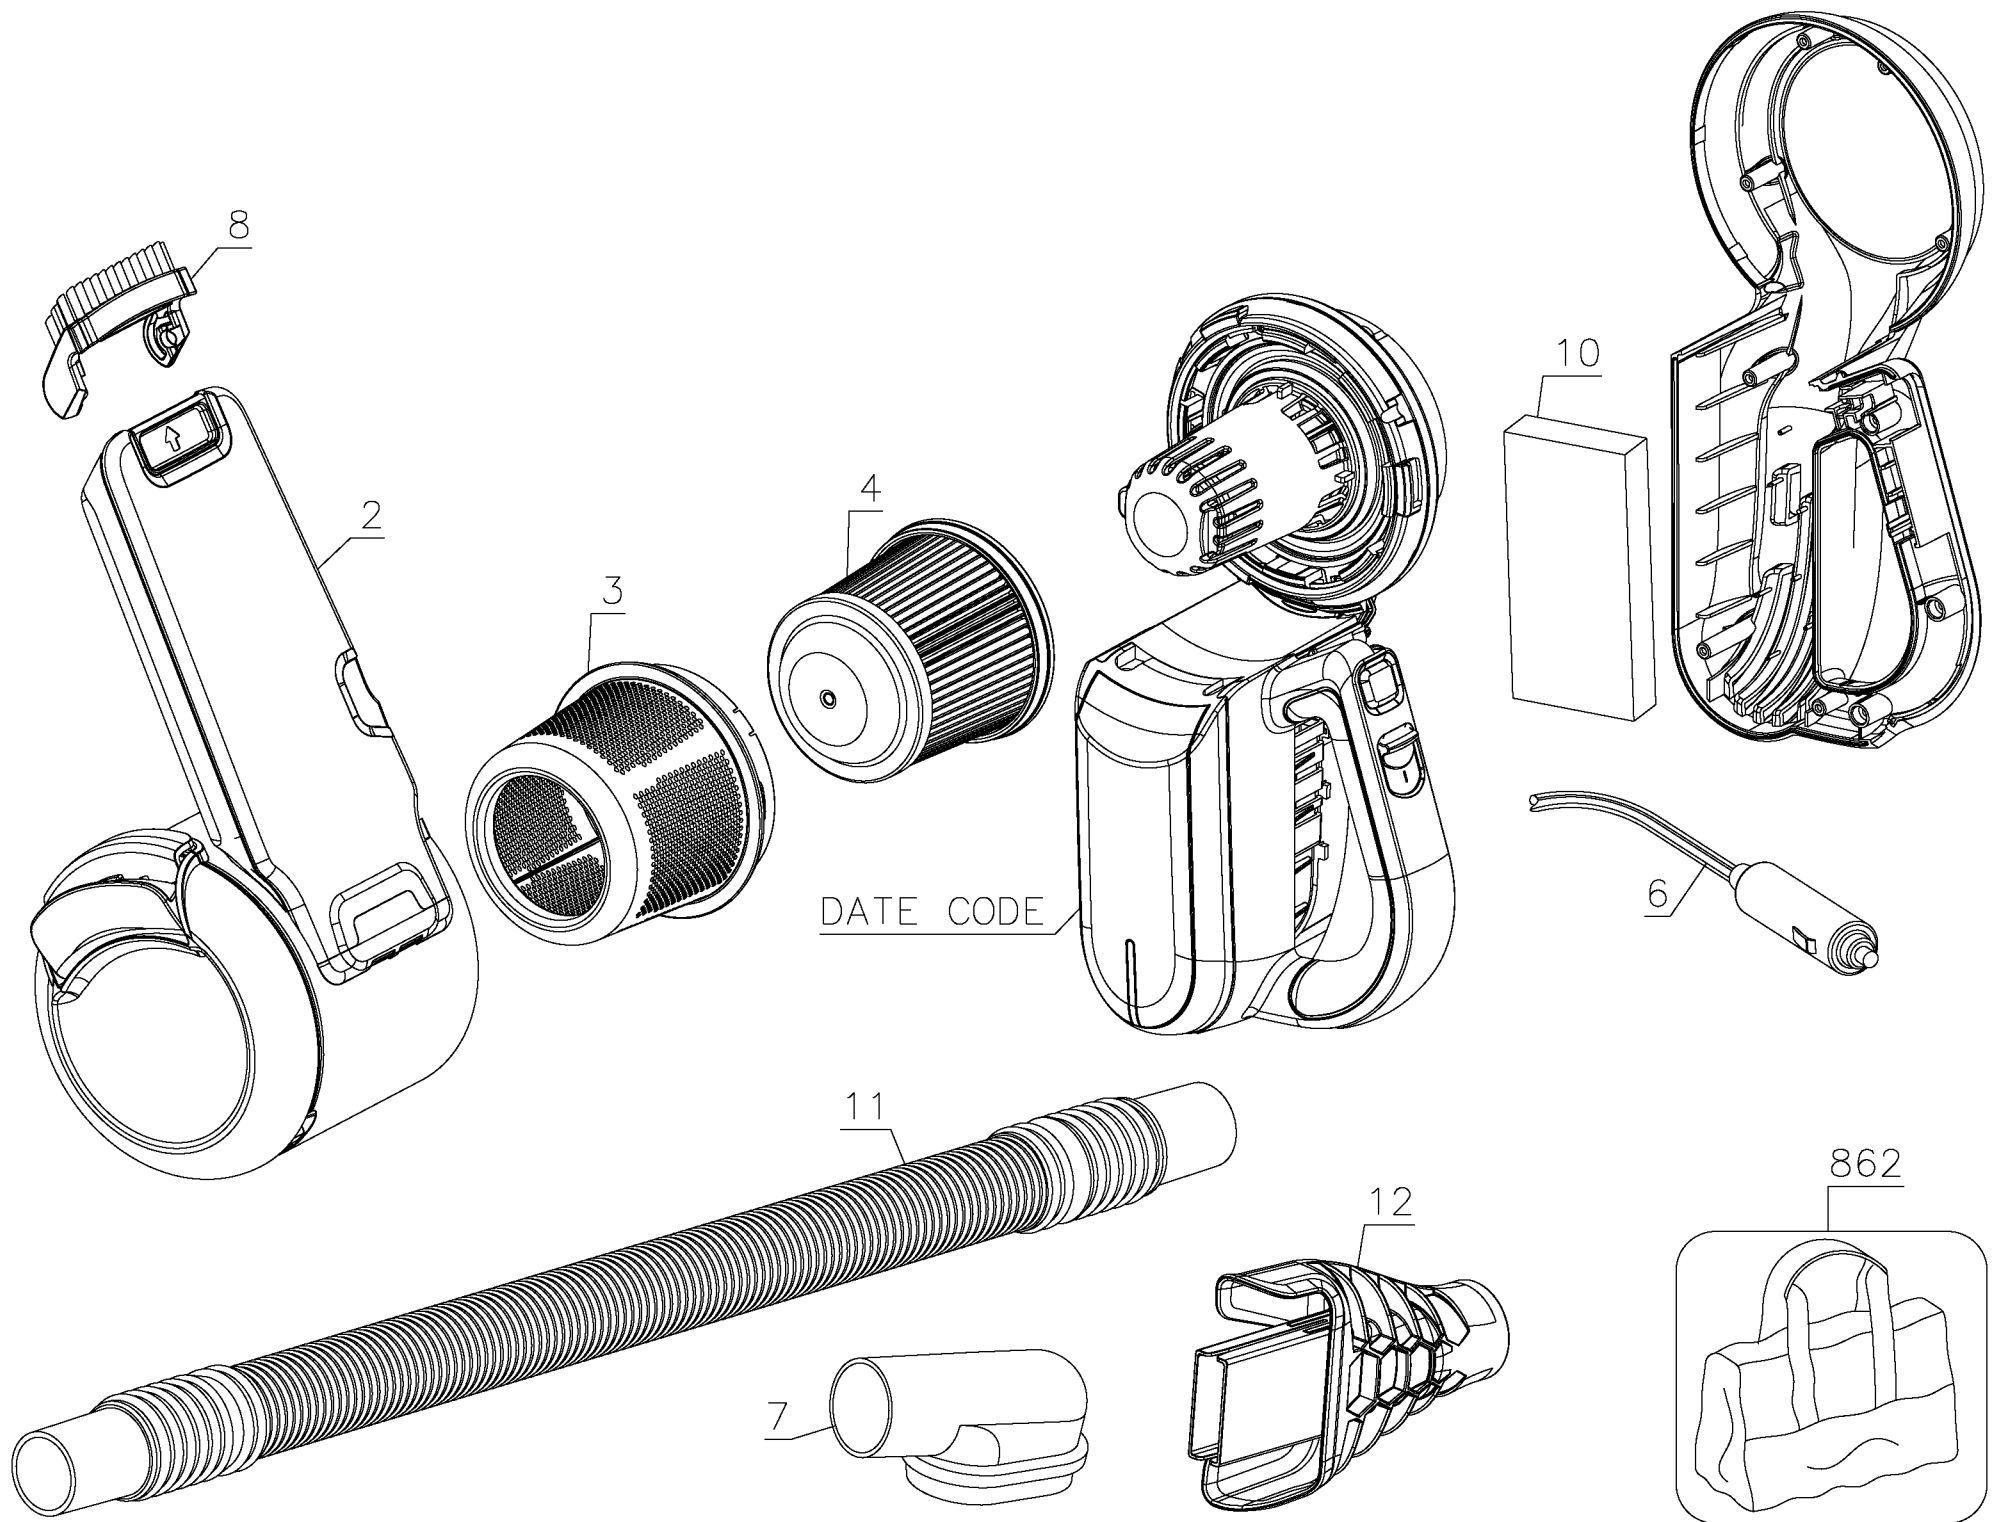

**Parts List
for BDH1200PVAV Type 1**

Item Number	Part Number	Description	Qty Required
2	90595703-06	BOWL & NOZZLE	1
3	90598100	PREFILTER	1
4	N566707	FILTER	1
6	90617221-01	PLUG & CABLE	1
7	5100458-05	BRUSH ASSY	1
8	90552386-02	BRUSH	1
10	90599860	EXHAUST FILTER	1
11	5147203-03	HOSE ASSY.	1
12	90567685-01	FLOOR EXT. ADAPTOR	1
862	90621745	BAG	1