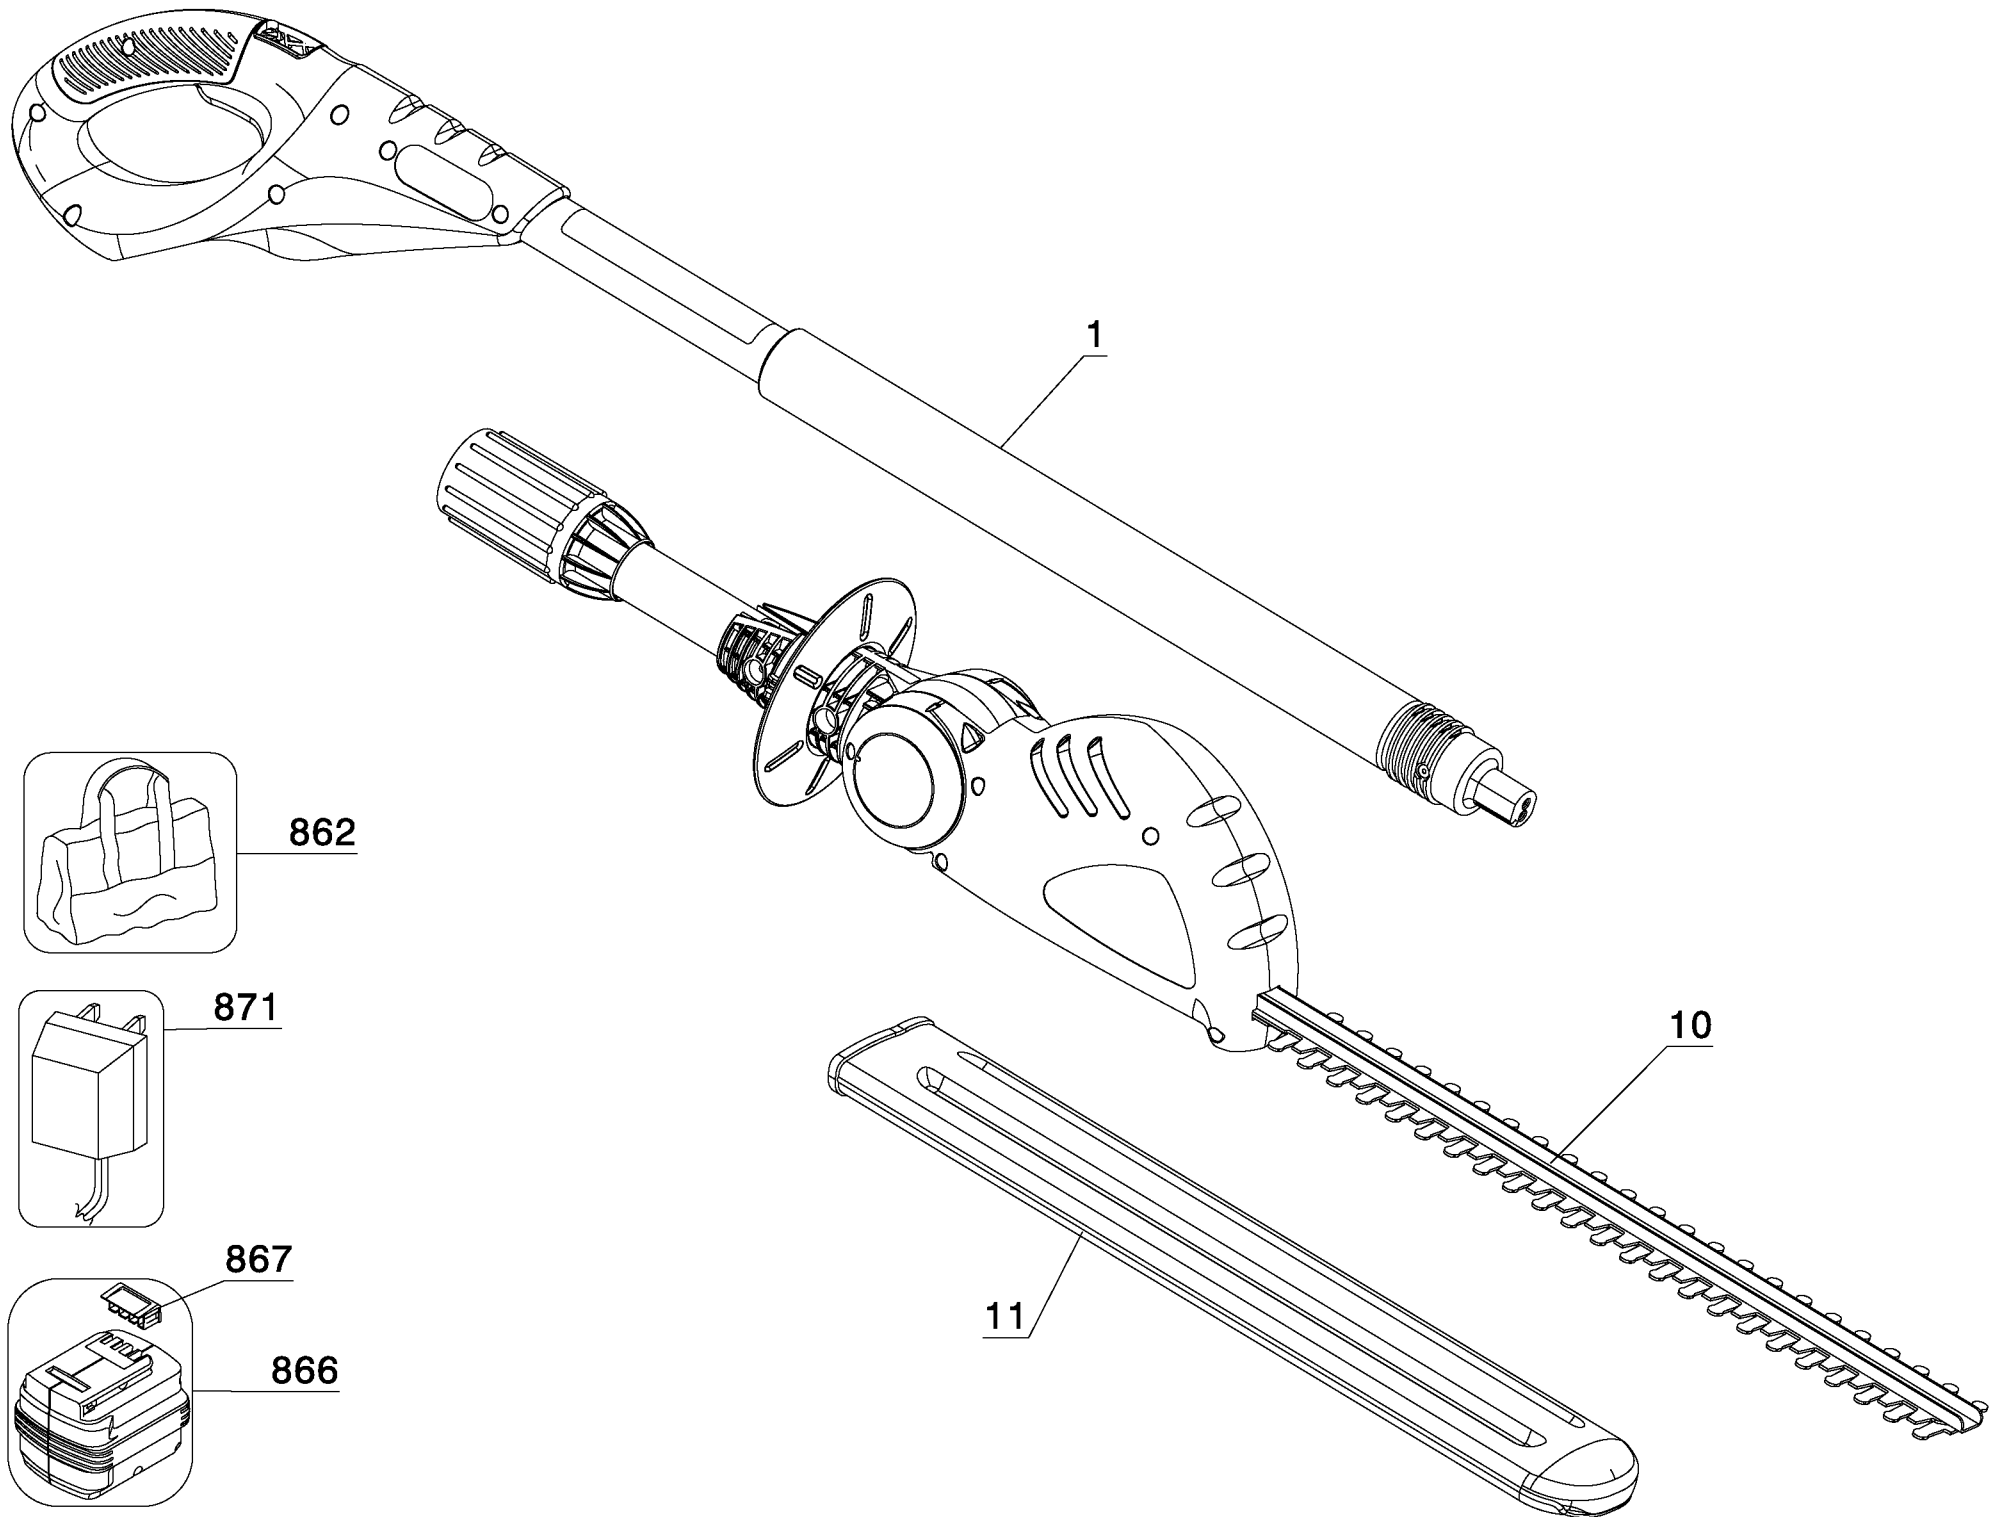

Parts List for LPHT120 Type 1

Item Number	Part Number	Description	Qty Required
1	90565370	HANDLE ASSEMBLY	1
10	90568531	BLADE ASSEMBLY	1
11	5145461-00	SHEATH	1
862	5145090-00	BAG	1
866	90605861N	BATTERY PACK	1
866	90605861N	BATTERY PACK	1
871	90640340	CHARGER	1