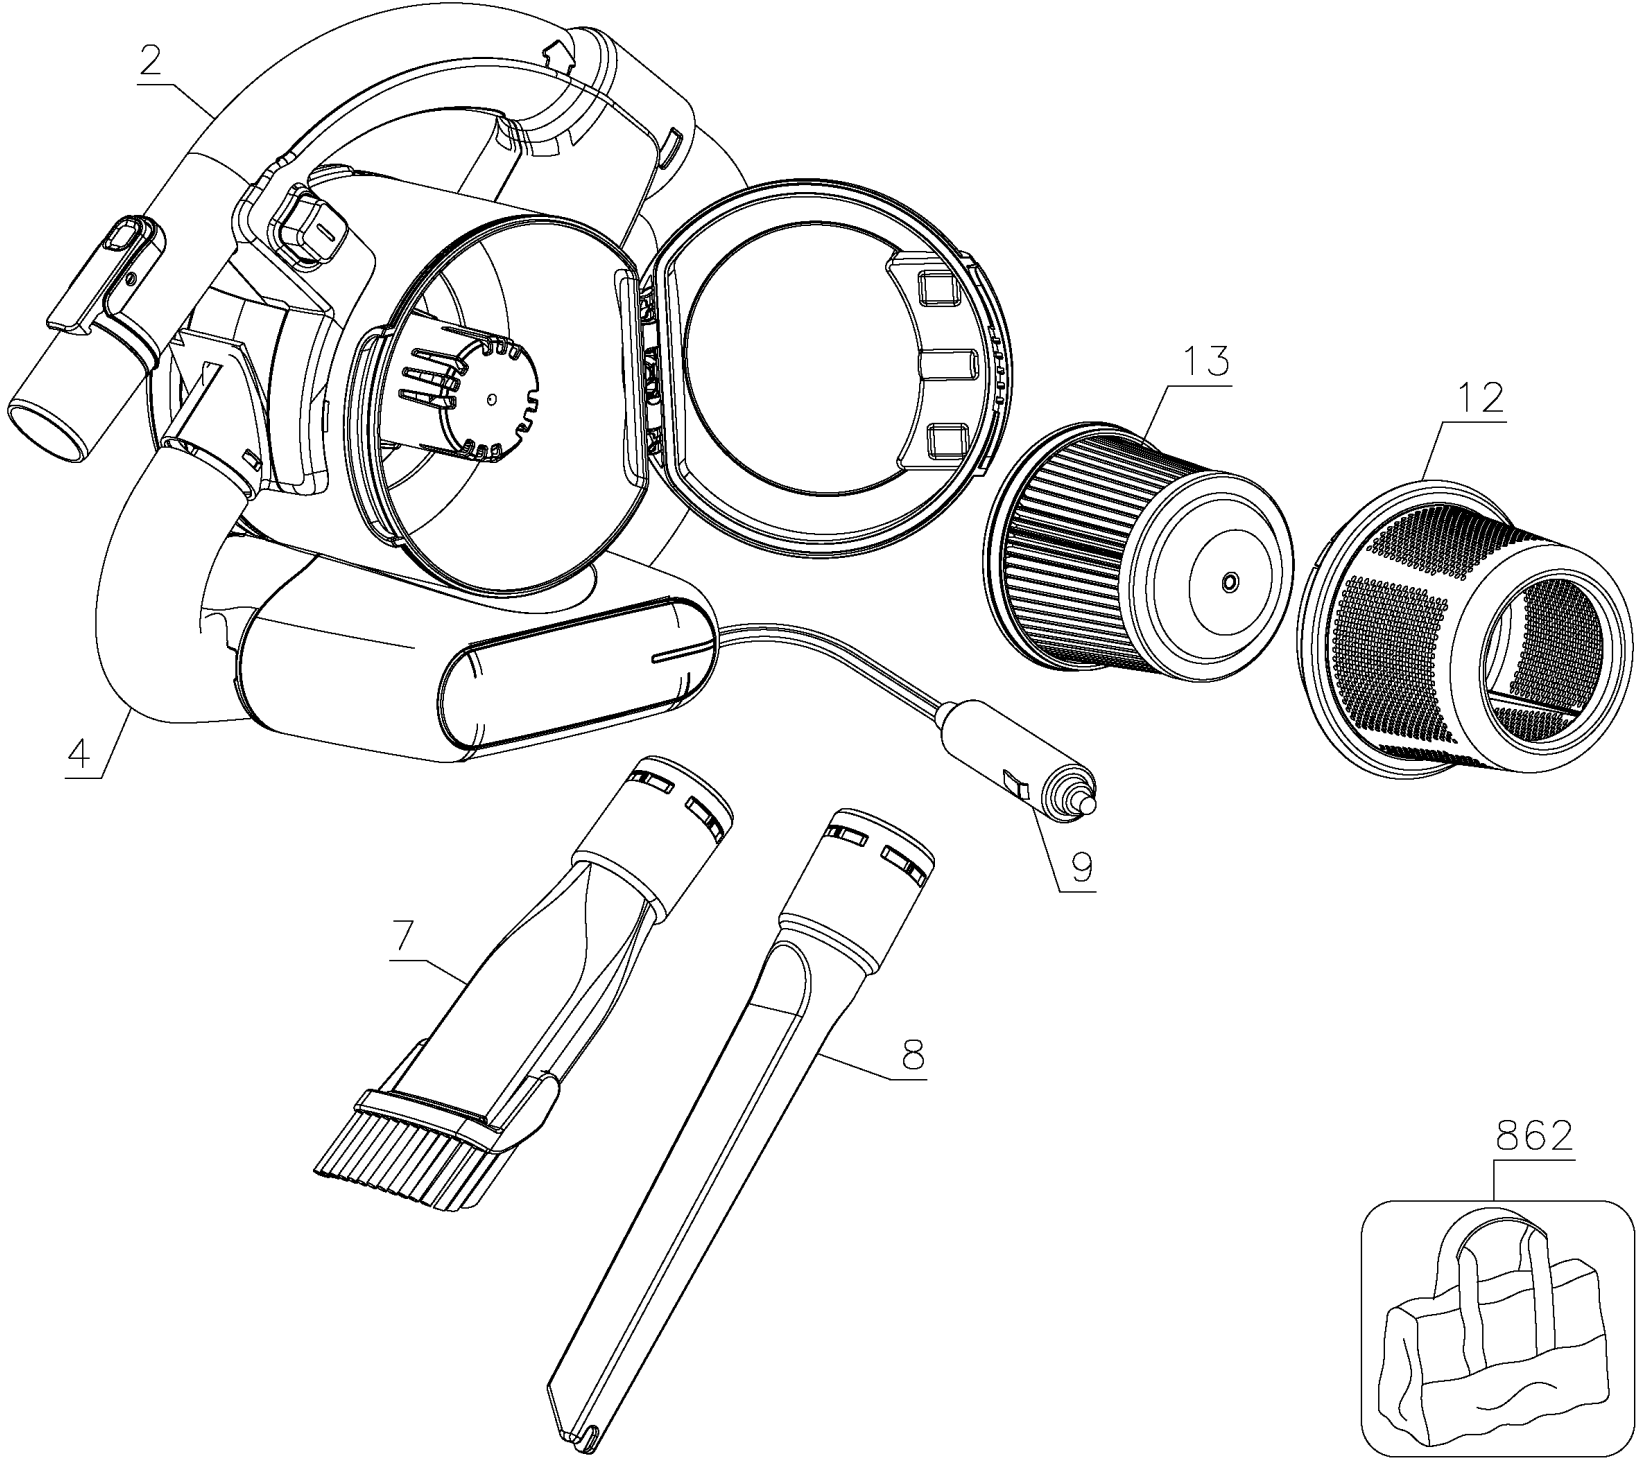

Parts List for BDH1200FVAV Type 1

Item Number	Part Number	Description	Qty Required
2	90543785	TUBE,HANDLE	1
4	90529372-02	HOSE ASSEMBLY	1
7	90600901	BRUSH CLEANING	1
8	90552231-04	CREVICE TOOL	1
9	90617221	12V CORD AND PLUG	1
12	90598100	PREFILTER	1
13	90552433-01	FILTER	1
862	90621745	BAG	1