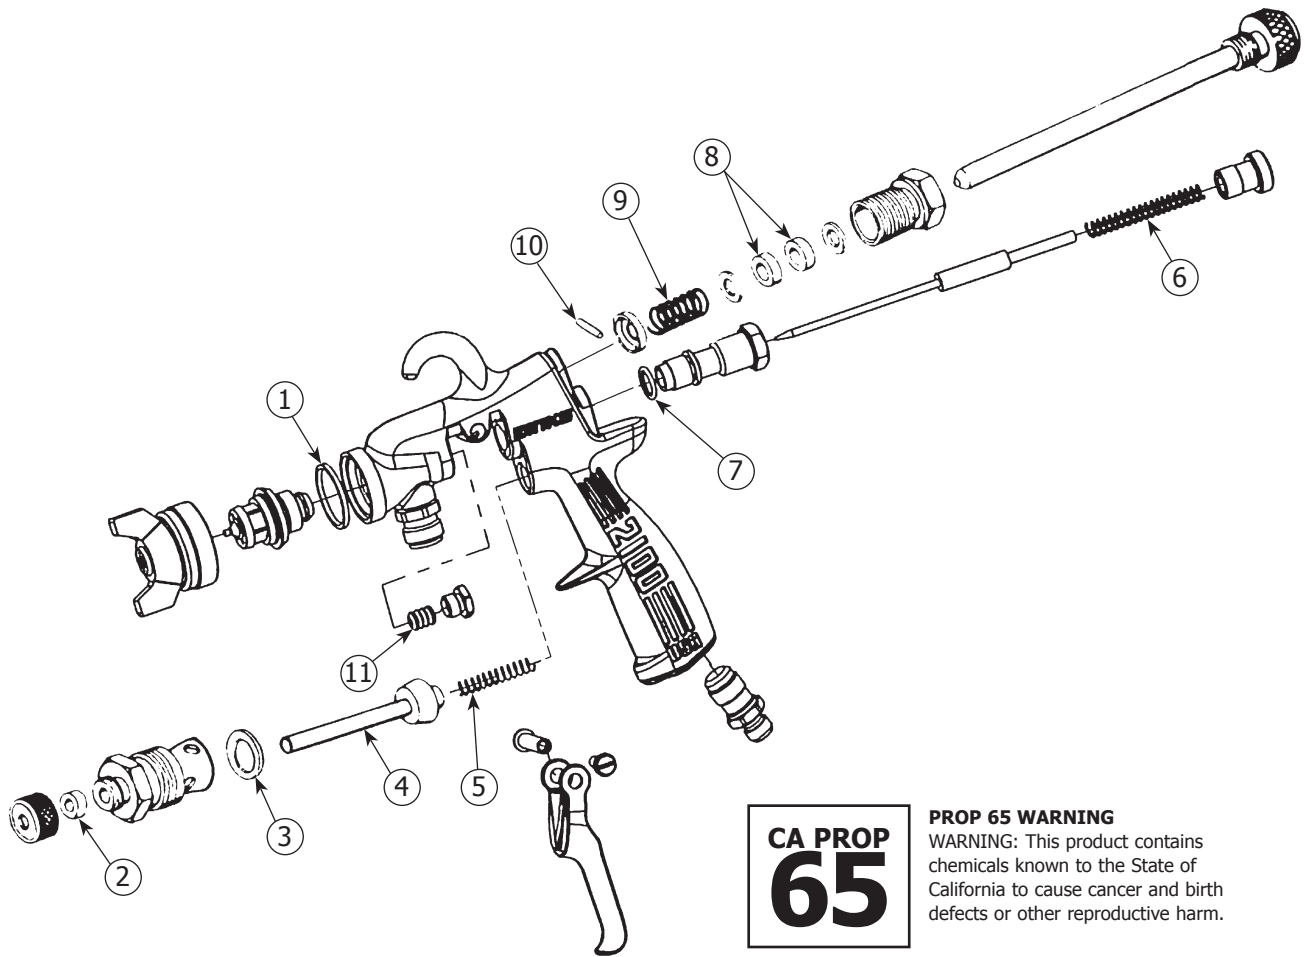

# 6-229 REPAIR KIT FOR 2100, 2001, 2001SS AND 2001V SPRAY GUNS

CA PROP  
**65**

**PROP 65 WARNING**  
WARNING: This product contains chemicals known to the State of California to cause cancer and birth defects or other reproductive harm.

**PARTS LIST** Parts shown at actual size.

ITEM NO.	DESCRIPTION	
1	Gasket, Fluid Nozzle	
2	Packing, Valve Stem	
3	O-Ring, Air Valve	
4	Valve Stem, Air Valve	
5	Spring, Air Valve	
6	Spring, Needle	
7	O-Ring, Body	
8	Packings (2), Side Port	
9	Spring, Side Port	
10	Pin, Side Port	
11	Packing, Needle – PTFE	