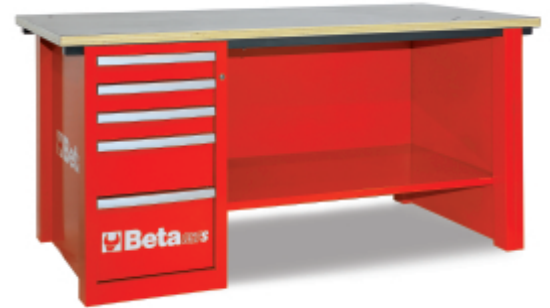

- Model with one drawer cabinet

Drawer cabinet: five drawers, 588x367 mm, 3 90 mm high 1 180 mm and 1 280 mm high, with ball bearing slides. Can accommodate thermoformed trays. Centralized lock.

Multi-ply worktop, coated in plastic laminate with three holes for vice item 1599F/150, to be ordered separately.

📦 158 kg

		art.
	057001004	C57S/D-O
	057001204	C57S/D-G
	057001404	C57S/D-R