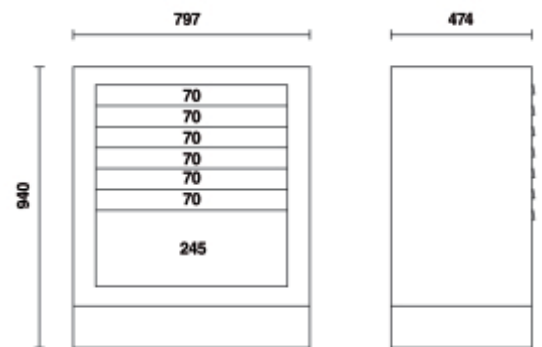

- 7 drawers (588x367 mm) with ball bearing slides
- Aluminium opening system throughout length of drawer
- Drawer bases protected by foamed rubber mats
- Front centralized lock
- Can be fitted with foam trays

 78 kg

		art.
	055000203	C55M7