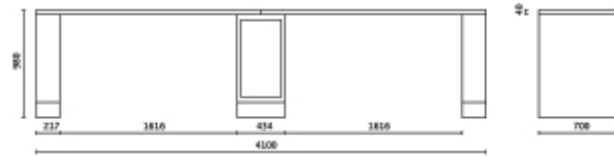

C55PRO B-D4
Double 4-m-long workbench with central leg

With worktop (4100x700) covered with a shockproof, non-scratch PVC coat, resistant to hydrocarbons

Built-in sockets and reel:

- Schuko socket+16+10A
- EU Plug 16+10A
- Compressed air outlet with reel Ø 8 mm. Length: 10 m
- Holes for a vice 1599F/150 (to be ordered separately)
- Vertically adjustable feet
- Double central leg with compartment and slide-away door, 350x700 mm