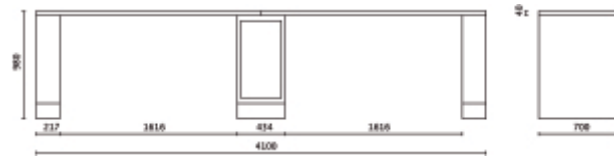

C55B-D4
double 4-m-long workbench with central leg

Worktop (4100x700 mm) covered with a shockproof, non-scratch PVC coat, resistant to hydrocarbons

- Holes for a vice 1599F/150 (to be ordered separately)
- Vertically adjustable feet
- Double central leg with compartment and slide-away door, 350x750 mm

365x750 mm

		art.
	055000109	C55BO-D4
	055000119	C55BG-D4