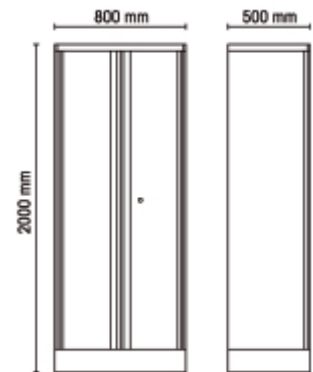

- 3 removable, vertically adjustable shelves
- With lock
- Usable interior dimensions: 177x70x42 cm

72 kg

		art.
	055000412	C55A2