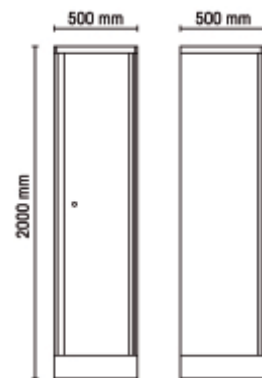

- 3 removable, vertically adjustable shelves
- With lock
- Usable interior dimensions: 177x42x42 cm

50 kg

		art.
	055000411	C55A1