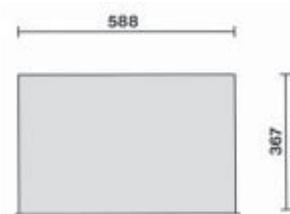

Specifications

- Multi-ply wood worktop
- 4 castors, Ø 125 mm
- 2 fixed and 2 steering (one with brake), with exposed covering
- Static load capacity: 1200 kg

7-drawer module

588x367 mm, with ball bearing slides:

- 6 drawers, 70 mm high
- 1 drawer, 240 mm high
- Drawer bases protected by foamed rubber mats
- Front centralized safety lock
- Opening system throughout length of drawer
- Drawer front made of aluminium

2-drawer module

588x367x270 mm and 588x367x380 mm, with ball bearing slides

- Drawer bases protected by foamed rubber mats
- Front centralized lock
- Opening system throughout length of drawers
- Drawer front made of aluminium

123 kg

		art.
	039390101	C39MD-O
	039390102	C39MD-G
	039390103	C39MD-R