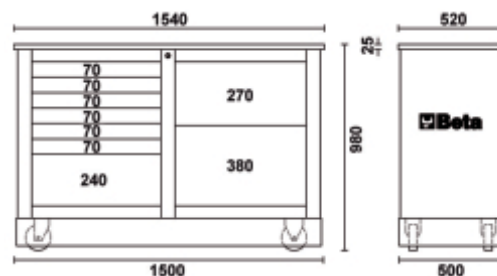

Specifications

- Multi-ply wood worktop
- 4 castors, Ø 125 mm
- 2 fixed and 2 steering (one with brake), with exposed covering
- Static load capacity: 1200 kg

7-drawer module

588x367 mm, with ball bearing slides:

- 6 drawers, 70 mm high
- 1 drawer, 240 mm high
- Drawer bases protected by foamed rubber mats
- Front centralized safety lock
- Opening system throughout length of drawer
- Drawer front made of aluminium

2-drawer module

588x367x270 mm and 588x367x380 mm, with ball bearing slides

- Drawer bases protected by foamed rubber mats
- Front centralized lock
- Opening system throughout length of drawers
- Drawer front made of aluminium

 123 kg

		art.
	039390101	C39MD-O
	039390102	C39MD-G
	039390103	C39MD-R