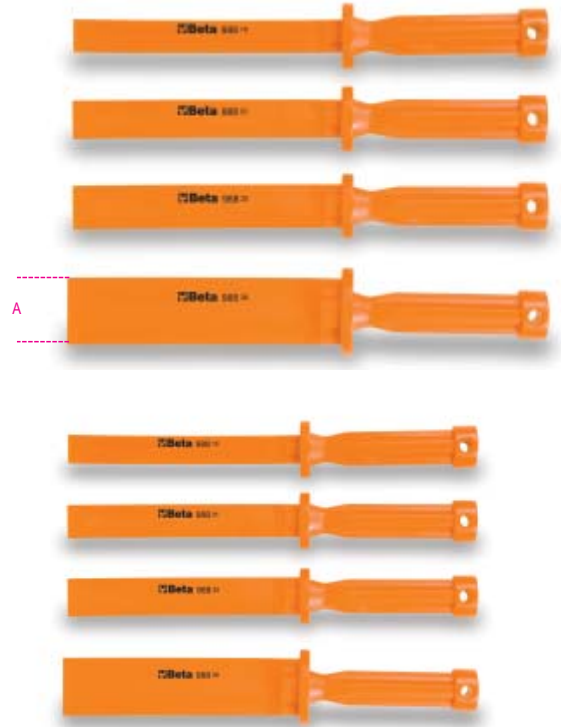

988/K4

Set of 4 scratchproof plastic flat chisels

- Particularly suitable for removing adhesive lead seals from alloy reams
- Cutting edges on 3 sides for more versatile use

g

art.	art.		g
009880104	988/K4	A= 19-21-25-38 mm	550