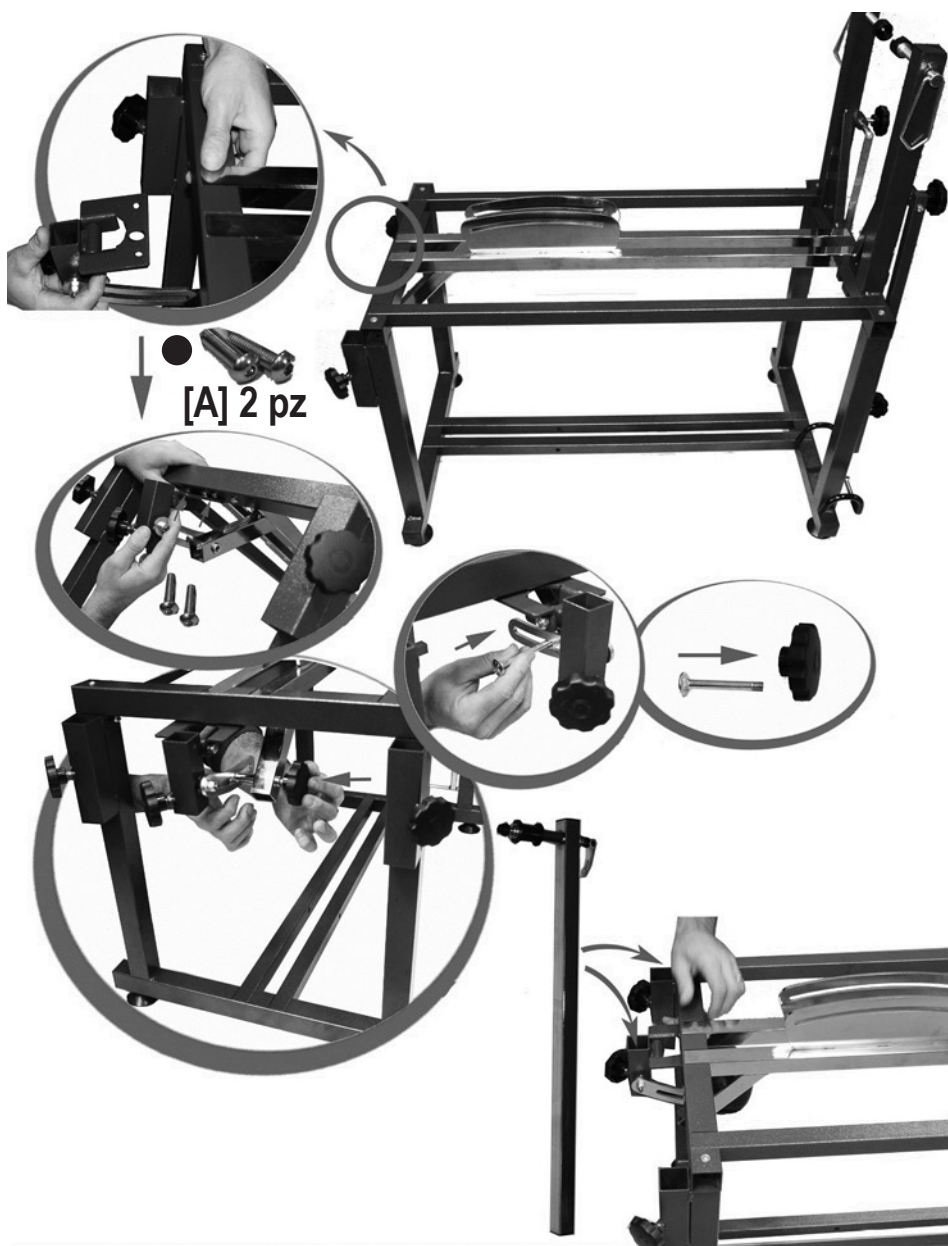

Beta 3912T

Box contents

[A] 14 pz

[B] 4 pz

[C] 4 pz

● [A] 4 pz

● [A] 4 pz

[A] 4 pz