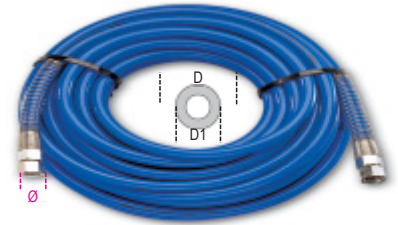

1915E Braided polyurethane hose, 95 Shore, 12 metres long

- Flexible, lightweight, hard-wearing hoses, designed for maintenance jobs in small and open areas
- Resistant to low temperature (-40 °C)
- Female/female threaded connectors

|  | art. | | D1xD mm | Ø GAS BSP |
|---|-------------|---------------------------------------|------------|--------------|
| 019150019 | 1915E 8X12 | 1915E 8X12-braided polyurethane hose | 8x12 | 1/4" |
| 019150020 | 1915E 11X16 | 1915E 11X16-braided polyurethane hose | 11x16 | 3/8" |