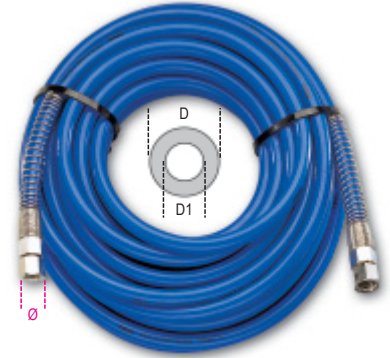

- Flexible, lightweight, hard-wearing hoses, designed for maintenance jobs in small and open areas
- Resistant to low temperature (-40 °C)
- Female/female threaded connectors

	art.		D1xD mm	Ø GAS BSP
019150017	1915D 8X12	1915D 8X12-braided polyurethane hose	8x12	1/4"
019150018	1915D 11X16	1915D 11X16-braided polyurethane hose	11x16	3/8"