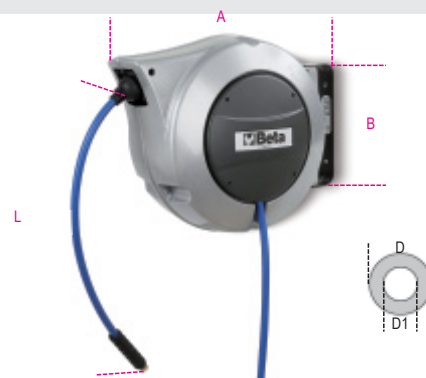

CE

- Maximum operating pressure: 15 bar
- PVC hose
- Frame made of die-cast aluminium painted with epoxy powder
- Metal clamp, revolving
- Device for automatically fixing hose at desired length

	art.		
019100008	1910/8	1910 8-automatic hose reel aluminium	 6 kg
019100010	1910/10	1910 10-automatic hose reel aluminium	 9 kg