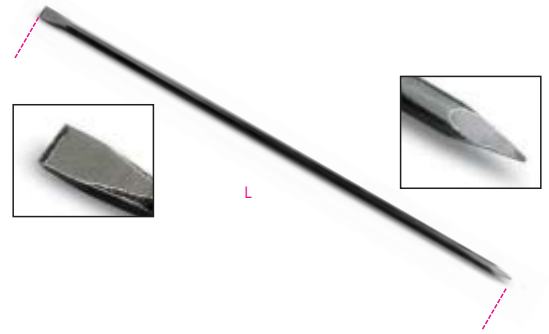

1704A

crow bars with open and pointed edges

	art.	L mm			 kg
017040110	1704A 1500	1500	25	45	6
017040120	1704A 2000	2000	28	55	9