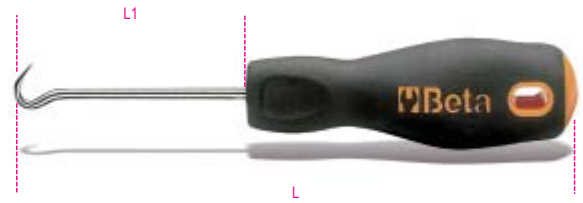

1687U

engineer's precision scribe, hook tip, with handle

	art.	L mm	L1 mm
 016870115	1687U	153	80