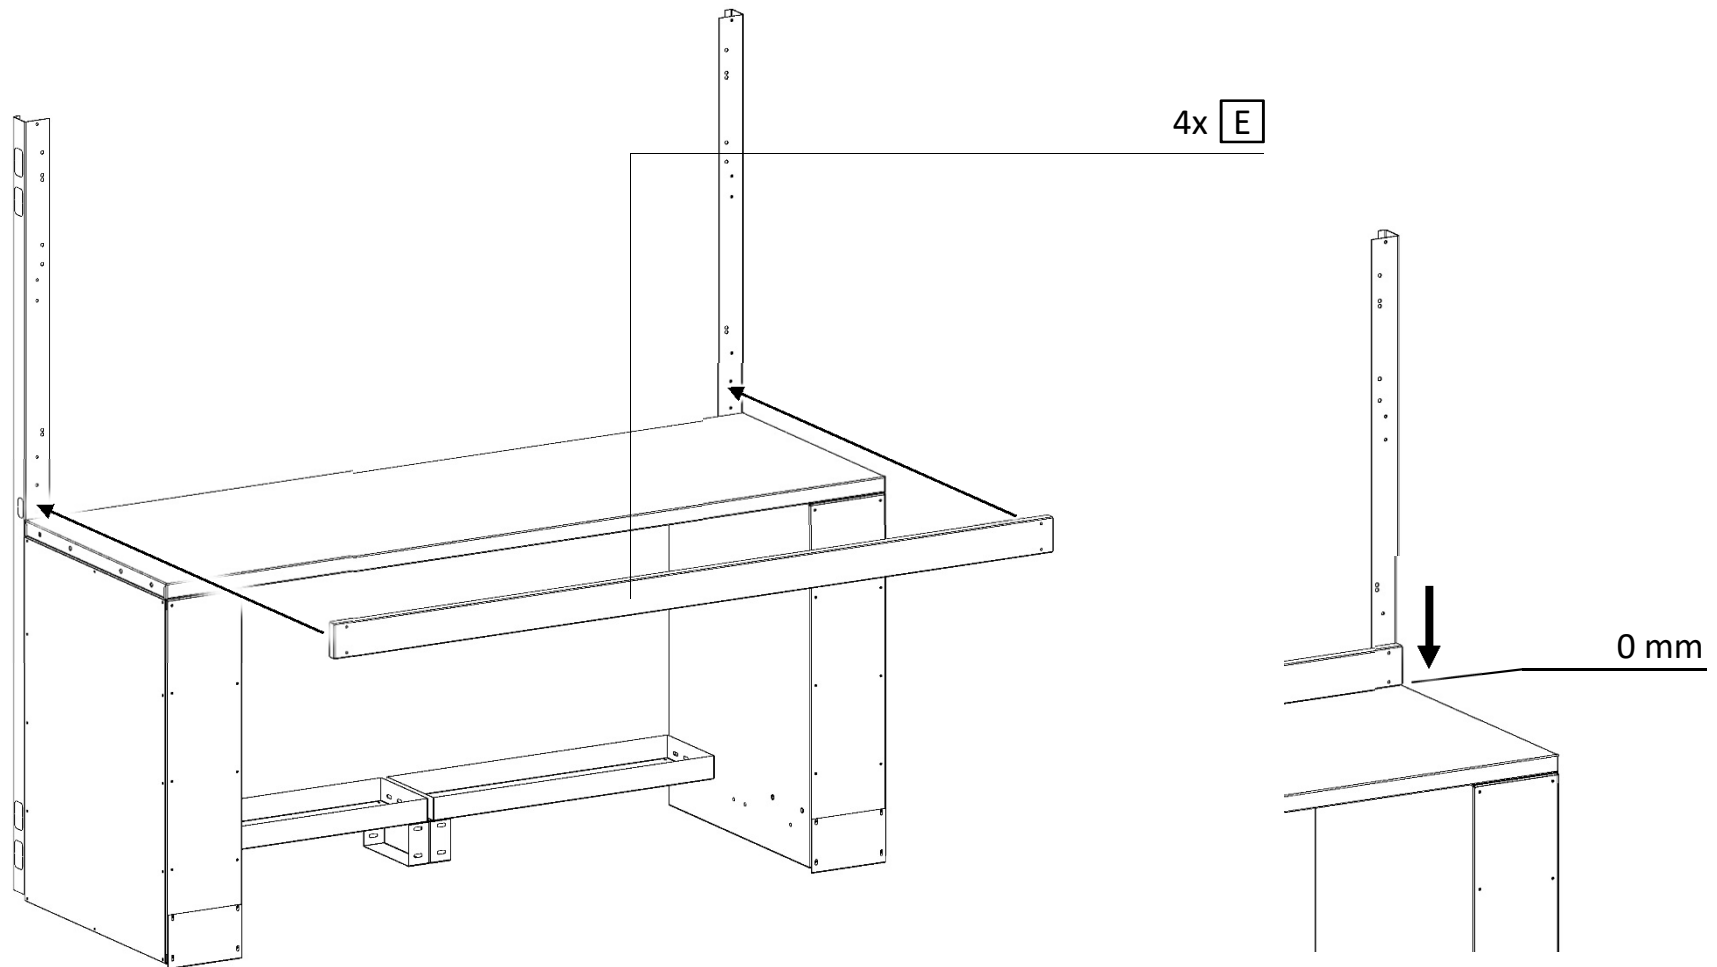

**C55PS**  
055000250

Code	Description	Pz. / Pcs.
055000253	<i>Side vertical supports</i>	1
055000251	Panel tools holder	1
055000254	<i>Cover panel</i>	1

<b>A</b> 	<b>B</b> 	<b>C</b> 
M8 x 16 screw	washer wide band D.8	M6 x 16 screw
<b>D</b> 	<b>E</b> 	
washer wide band D.6	M5 x 45 screw	

*Commercial parts that you can find in the compositions, to fix the elements.*

Side vertical supports

055000253

Cover panel

055000254

Panel tools holder

4x C+D

055000251