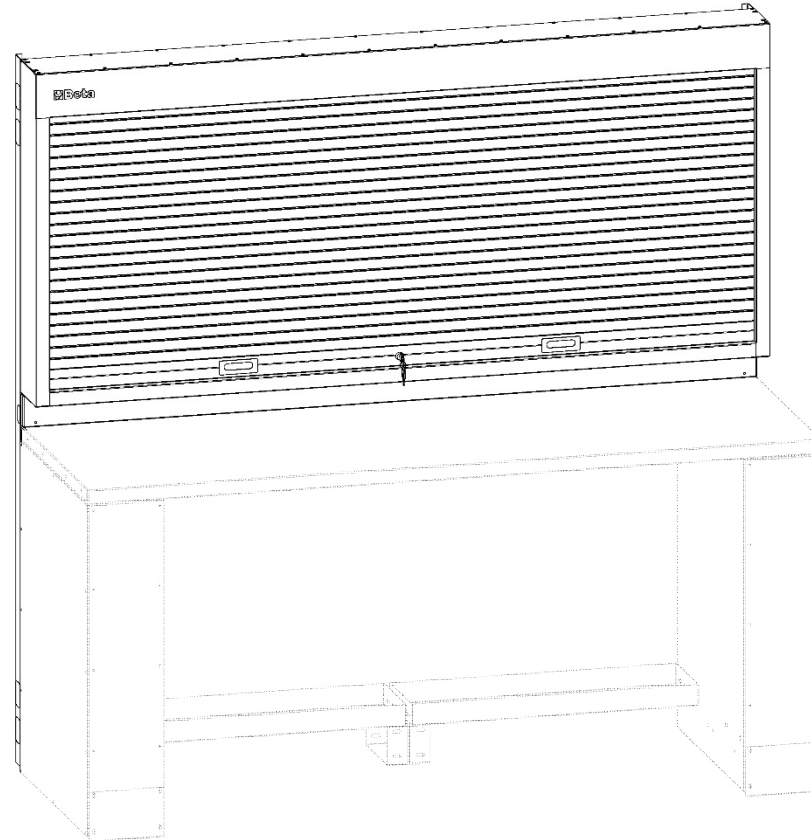

**C55PS**  
055000250

Code	Description	Pz. / Pcs.
055000253	<i>Side vertical supports</i>	1
055000251	Panel tools holder	1
055000254	<i>Cover panel</i>	1

<b>A</b> 	<b>B</b> 	<b>C</b> 
M8 x 16 screw	washer wide band D.8	M6 x 16 screw
<b>D</b> 	<b>E</b> 	
washer wide band D.6	M5 x 45 screw	

*Commercial parts that you can find in the compositions, to fix the elements.*

Side vertical supports

055000253

Cover panel

055000254

Panel tools holder

4x C+D

055000251