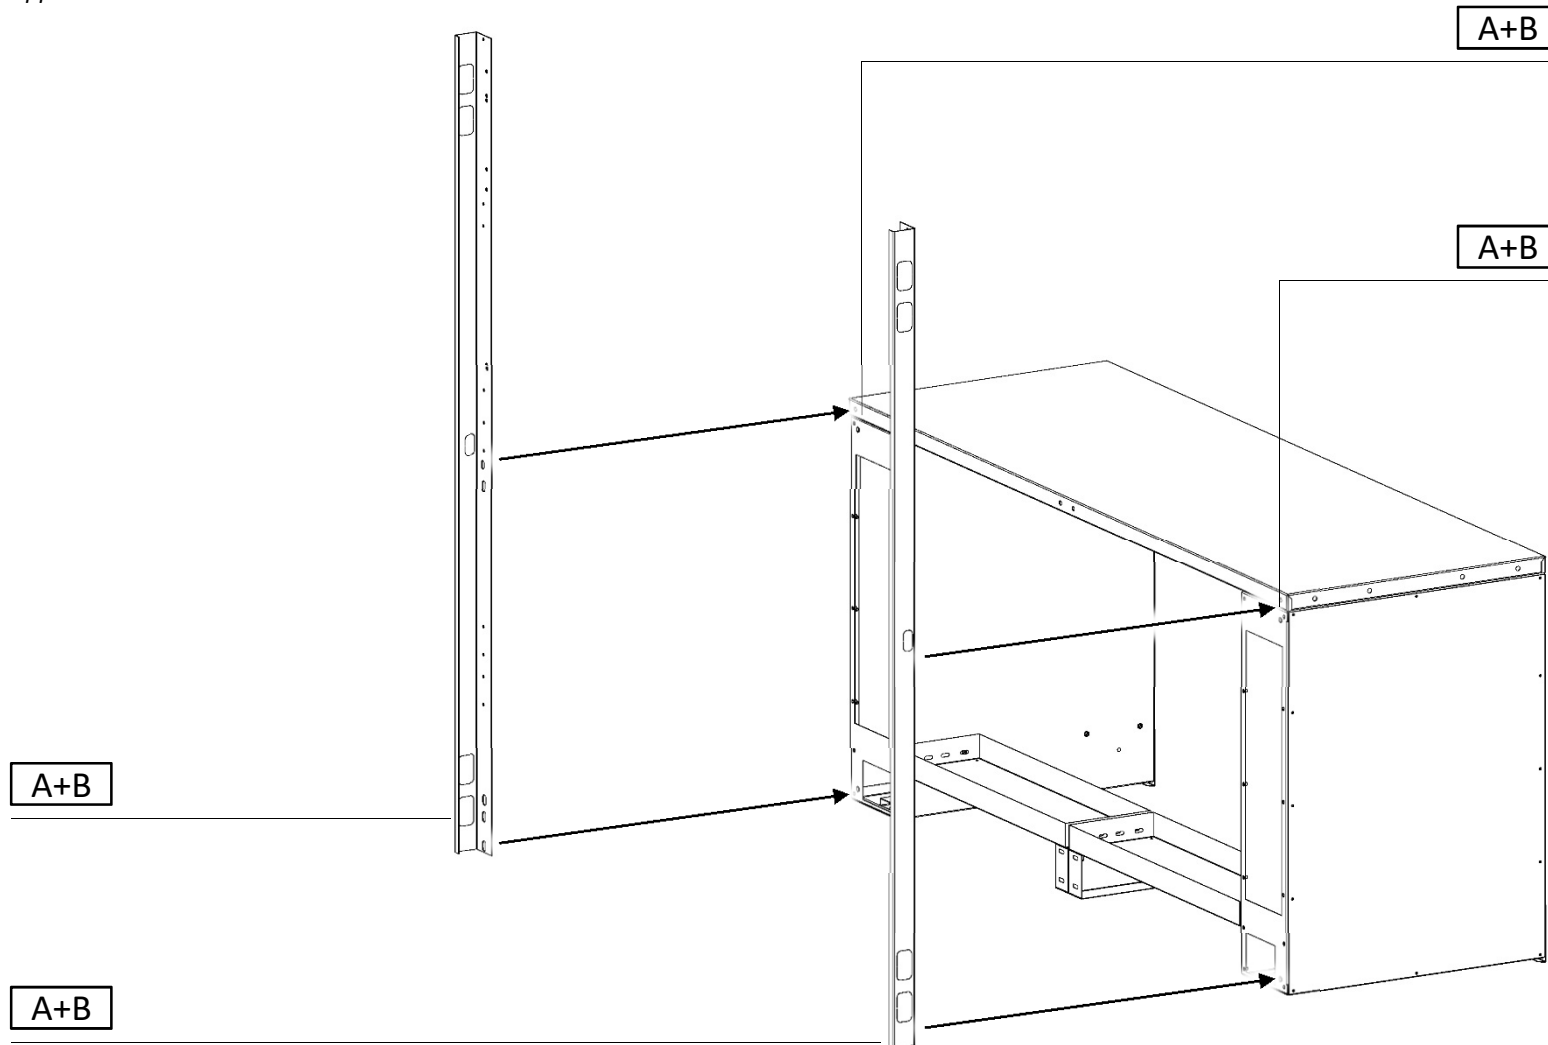

**C55PS**  
055000250

Code	Description	Pz. / Pcs.
055000253	<i>Side vertical supports</i>	1
055000251	Panel tools holder	1
055000254	<i>Cover panel</i>	1

<b>A</b> 	<b>B</b> 	<b>C</b> 
M8 x 16 screw	washer wide band D.8	M6 x 16 screw
<b>D</b> 	<b>E</b> 	
washer wide band D.6	M5 x 45 screw	

*Commercial parts that you can find in the compositions, to fix the elements.*

Side vertical supports

055000253

Cover panel

055000254

Panel tools holder

4x C+D

055000251