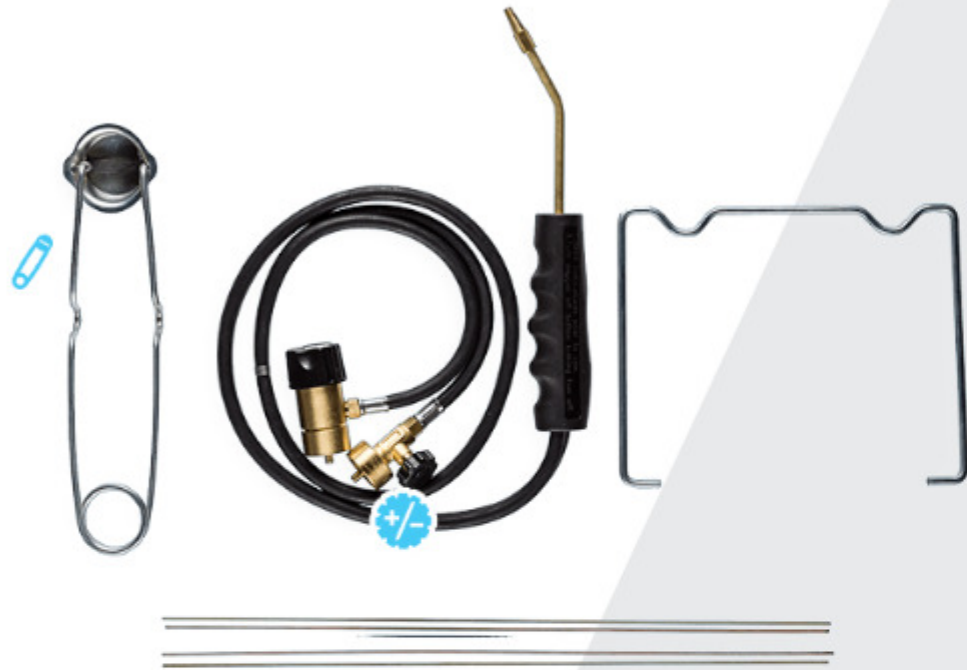

## FEATURES

-  Manual start
-  Flame Type: Precision
-  Durable brass burn wand
-  Durable cast body construction
-  Independent fuel and oxygen controls
-  Oxygen required for proper function
-  Limited Lifetime Warranty