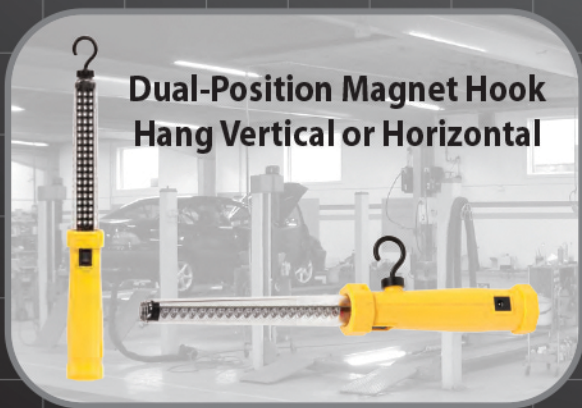

60 LED

Corded Work Light

Advanced LED Technology for the Shop

Super-bright LED wand provides broad even lighting for the best close-in illumination

Model SL-864
50 ft. cord on retractable metal reel
mounting kit included

Model SL-2125
25 ft. cord

BAYCO
Life Depends on Light™

Tapered Work Light for Easy Access Into Tight Places

WORK LIGHT FEATURES

- 60 premium LEDs • 120 lumens • never burn out
- LEDs are cool to the touch • 35,000 hour life
- Heavy-duty rocker switch
- Magnet in body + top and hook for hands-free lighting
- Chemical / moisture / impact resistant housing
- Heavy-duty cords resist abrasion