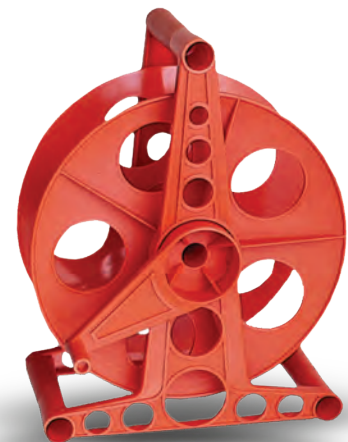

# BAYCO®

*Life Depends on Light™*

- Fast Turns / High Margins
- Great for Professional or DIY projects
- Impact Resistant
- Eye Catching Packaging

## DISPLAY OPTIONS

PN	Product Description	Item UPC 0 17398	SCC 1 00 17398	Packaging	Case Qty	Case Wt. (Lbs.)	Dimensions (LWH)
K-100	Crank Operated Reel w/ Stand Stores 150' 16/3 • 125' 14/3 • 100' 12/3 Cord	34567 5	34567 2	4 Color Wrapper	6	3.4	25 x 15 x 1 5
K-100QPD	Quarter Pallet • Crank Operated Reel w/ Stand Stores 150' 16/3 • 125' 14/3 • 100' 12/3 Cord	34567 5	34567 6	¼ Pallet Floor Display	18	22	25 x 21 x 36
K-150	Cord Wrap	34568 2	34568 9	4 Color Wrapper	24	7	20 x 10 x 1 0
K-150PDQ	Cord Wrap	34568 2	34658 1	Counter-Top Display Box	12	4	20 x 6 x 1 0
K-150QPD	Quarter Pallet • Cord Wrap Stores 150' 16/3 Cord	34568 2	31568 8	¼ Pallet Floor Display	250	68	25 x 21 x 36
K-153	3 Pack Cord Wrap	34809 6	34809 3	4 Color Wrapper	8	7	20 x 10 x 1 0
K-175	Short Carry Strap • 14" Long Electrical Cord or Hose	34571 2	34571 9	Counter-Top Display Box	30	4	17 x 5 x 1 7
K-178	Long Carry Strap • 22" Long Electrical Cord or Hose	34178 3	34178 0	Counter-Top Display Box	12	3	16 x 5 x 1 6
K-205	Cord Lock • Keeps Cords Together	34710 5	34710 2	4 Color Wrapper	12	3	16 x 5 x 12
KW-110	Heavy-Duty Reel Stores 100' 16/3 • 100' 14/3 • 50' 12/3 Cord	34566 8	34566 5	4 Color Wrapper	6	8	25 x 14 x 1 4
KW-110QPD	Quarter Pallet • Heavy-Duty Reel Stores 100' 16/3 • 100' 14/3 • 50' 12/3 Cord	34566 8	34566 9	¼ Pallet Floor Display	40	56	25 x 21 x 36
KW-130	Heavy-Duty Reel Stores 150' 16/3 • 125' 14/3 • 100' 12/3 Cord	34573 6	34573 3	4 Color Wrapper	6	9	25 x 14 x 1 4
KW-130QPD	Quarter Pallet • Heavy-Duty Reel Stores 150' 16/3 • 125' 14/3 • 100' 12/3 Cord	34573 6	34573 0	¼ Pallet Floor Display	24	40	25 x 21 x 36
K-2000	Add-A-Cord • Crank Operated Reel 4 Grounded Receptacles & Circuit Breaker	32000 9	32000 6	4 Color Wrapper	4	9	17 x 12 x 1 4