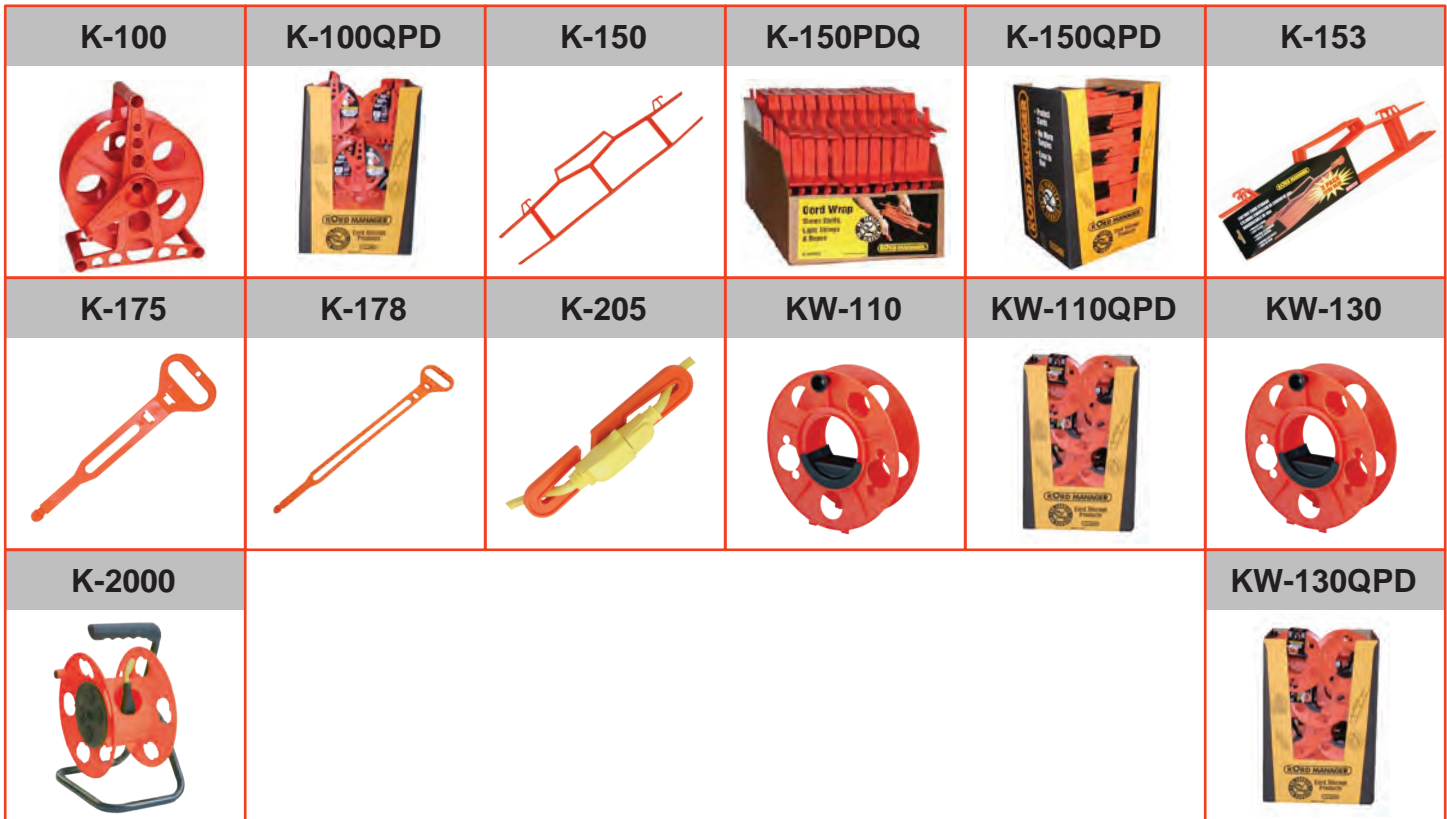

# BAYCO®

*Life Depends on Light™*

- Fast Turns / High Margins
- Great for Professional or DIY projects
- Impact Resistant
- Eye Catching Packaging

## DISPLAY OPTIONS

PN	Product Description	Item UPC 0 17398	SCC 1 00 17398	Packaging	Case Qty	Case Wt. (Lbs.)	Dimensions (LWH)
K-100	Crank Operated Reel w/ Stand Stores 150' 16/3 • 125' 14/3 • 100' 12/3 Cord	34567 5	34567 2	4 Color Wrapper	6	3.4	25 x 15 x 1 5
K-100QPD	Quarter Pallet • Crank Operated Reel w/ Stand Stores 150' 16/3 • 125' 14/3 • 100' 12/3 Cord	34567 5	34567 6	¼ Pallet Floor Display	18	22	25 x 21 x 36
K-150	Cord Wrap	34568 2	34568 9	4 Color Wrapper	24	7	20 x 10 x 1 0
K-150PDQ	Cord Wrap	34568 2	34658 1	Counter-Top Display Box	12	4	20 x 6 x 1 0
K-150QPD	Quarter Pallet • Cord Wrap Stores 150' 16/3 Cord	34568 2	31568 8	¼ Pallet Floor Display	250	68	25 x 21 x 36
K-153	3 Pack Cord Wrap	34809 6	34809 3	4 Color Wrapper	8	7	20 x 10 x 1 0
K-175	Short Carry Strap • 14" Long Electrical Cord or Hose	34571 2	34571 9	Counter-Top Display Box	30	4	17 x 5 x 1 7
K-178	Long Carry Strap • 22" Long Electrical Cord or Hose	34178 3	34178 0	Counter-Top Display Box	12	3	16 x 5 x 1 6
K-205	Cord Lock • Keeps Cords Together	34710 5	34710 2	4 Color Wrapper	12	3	16 x 5 x 12
KW-110	Heavy-Duty Reel Stores 100' 16/3 • 100' 14/3 • 50' 12/3 Cord	34566 8	34566 5	4 Color Wrapper	6	8	25 x 14 x 1 4
KW-110QPD	Quarter Pallet • Heavy-Duty Reel Stores 100' 16/3 • 100' 14/3 • 50' 12/3 Cord	34566 8	34566 9	¼ Pallet Floor Display	40	56	25 x 21 x 36
KW-130	Heavy-Duty Reel Stores 150' 16/3 • 125' 14/3 • 100' 12/3 Cord	34573 6	34573 3	4 Color Wrapper	6	9	25 x 14 x 1 4
KW-130QPD	Quarter Pallet • Heavy-Duty Reel Stores 150' 16/3 • 125' 14/3 • 100' 12/3 Cord	34573 6	34573 0	¼ Pallet Floor Display	24	40	25 x 21 x 36
K-2000	Add-A-Cord • Crank Operated Reel 4 Grounded Receptacles & Circuit Breaker	32000 9	32000 6	4 Color Wrapper	4	9	17 x 12 x 1 4