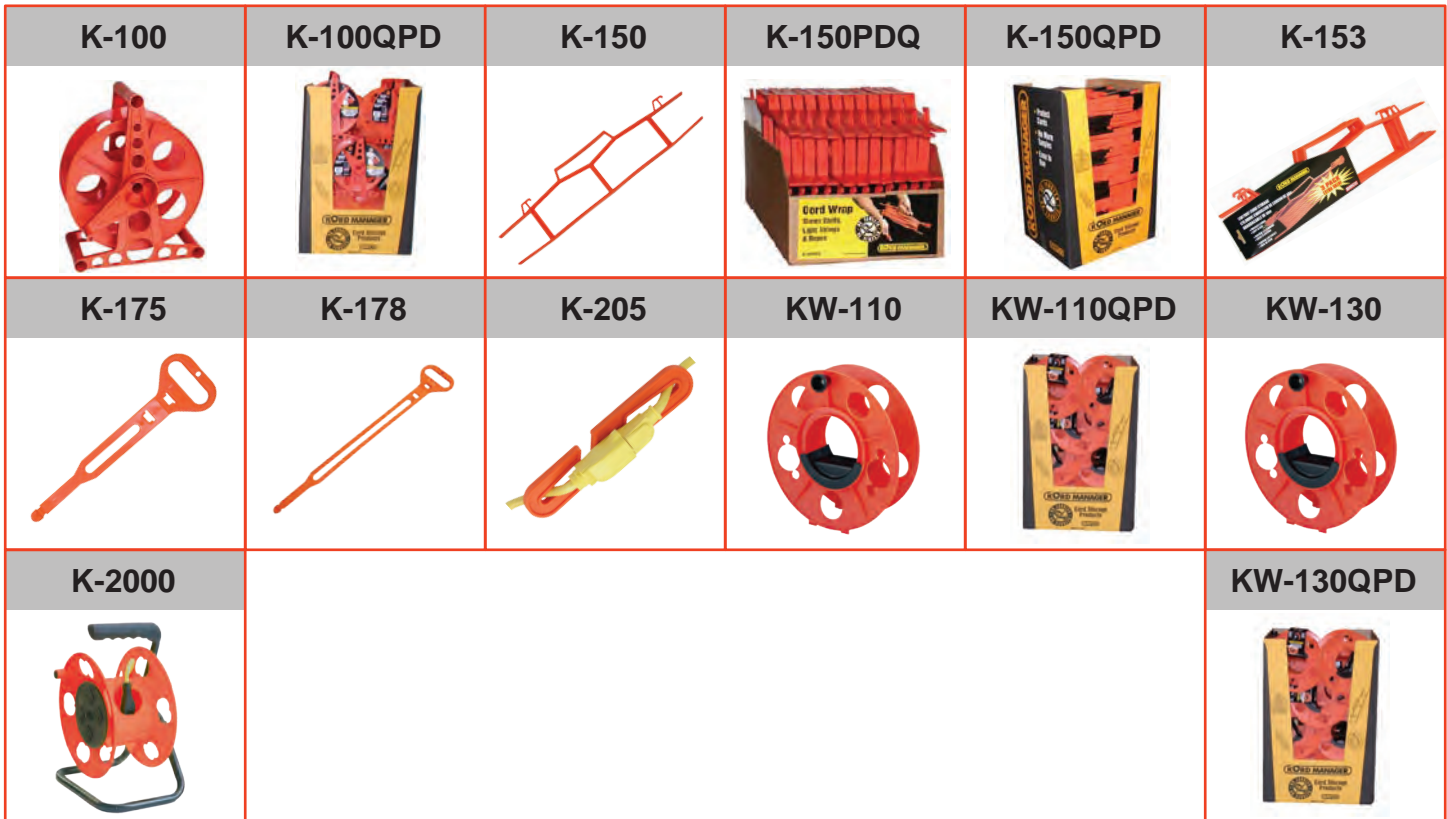

Cord Management Solutions

BAYCO®

Life Depends on Light™

- Fast Turns / High Margins
- Great for Professional or DIY projects
- Impact Resistant
- Eye Catching Packaging

Cord Management Solutions

DISPLAY OPTIONS

PN	Product Description	Item UPC 0 17398	SCC 1 00 17398	Packaging	Case Qty	Case Wt. (Lbs.)	Dimensions (LWH)
K-100	Crank Operated Reel w/ Stand Stores 150' 16/3 • 125' 14/3 • 100' 12/3 Cord	34567 5	34567 2	4 Color Wrapper	6	3.4	25 x 15 x 1 5
K-100QPD	Quarter Pallet • Crank Operated Reel w/ Stand Stores 150' 16/3 • 125' 14/3 • 100' 12/3 Cord	34567 5	34567 6	¼ Pallet Floor Display	18	22	25 x 21 x 36
K-150	Cord Wrap	34568 2	34568 9	4 Color Wrapper	24	7	20 x 10 x 1 0
K-150PDQ	Cord Wrap	34568 2	34658 1	Counter-Top Display Box	12	4	20 x 6 x 1 0
K-150QPD	Quarter Pallet • Cord Wrap Stores 150' 16/3 Cord	34568 2	31568 8	¼ Pallet Floor Display	250	68	25 x 21 x 36
K-153	3 Pack Cord Wrap	34809 6	34809 3	4 Color Wrapper	8	7	20 x 10 x 1 0
K-175	Short Carry Strap • 14" Long Electrical Cord or Hose	34571 2	34571 9	Counter-Top Display Box	30	4	17 x 5 x 1 7
K-178	Long Carry Strap • 22" Long Electrical Cord or Hose	34178 3	34178 0	Counter-Top Display Box	12	3	16 x 5 x 1 6
K-205	Cord Lock • Keeps Cords Together	34710 5	34710 2	4 Color Wrapper	12	3	16 x 5 x 12
KW-110	Heavy-Duty Reel Stores 100' 16/3 • 100' 14/3 • 50' 12/3 Cord	34566 8	34566 5	4 Color Wrapper	6	8	25 x 14 x 1 4
KW-110QPD	Quarter Pallet • Heavy-Duty Reel Stores 100' 16/3 • 100' 14/3 • 50' 12/3 Cord	34566 8	34566 9	¼ Pallet Floor Display	40	56	25 x 21 x 36
KW-130	Heavy-Duty Reel Stores 150' 16/3 • 125' 14/3 • 100' 12/3 Cord	34573 6	34573 3	4 Color Wrapper	6	9	25 x 14 x 1 4
KW-130QPD	Quarter Pallet • Heavy-Duty Reel Stores 150' 16/3 • 125' 14/3 • 100' 12/3 Cord	34573 6	34573 0	¼ Pallet Floor Display	24	40	25 x 21 x 36
K-2000	Add-A-Cord • Crank Operated Reel 4 Grounded Receptacles & Circuit Breaker	32000 9	32000 6	4 Color Wrapper	4	9	17 x 12 x 1 4